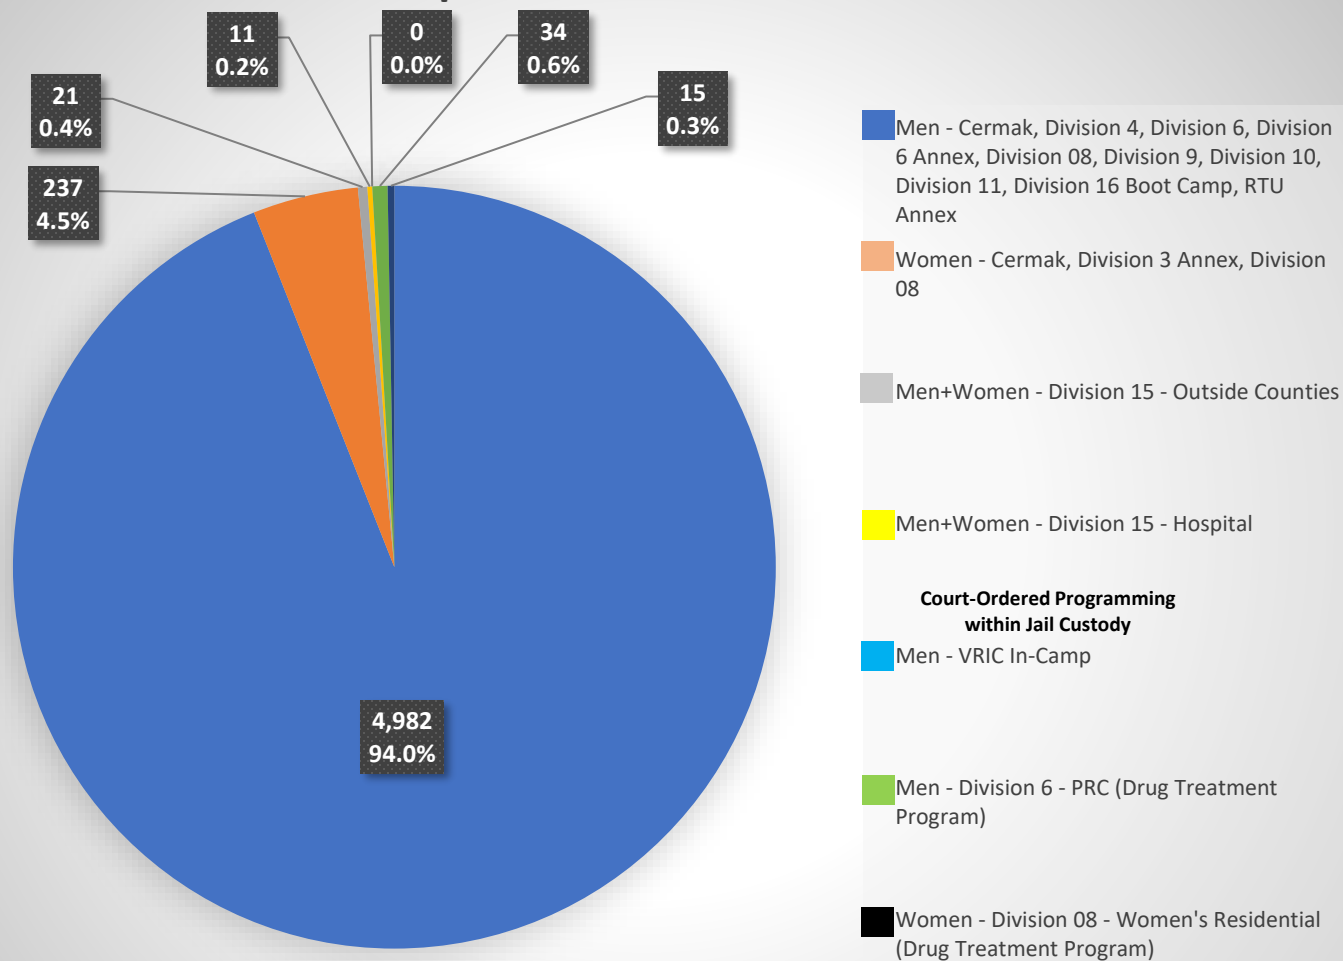

Sheriff's Daily Report

9/8/2020

Under the Custody of the Sheriff	
Total Male and Female	8,579
Jail Population	5,300
Community Corrections	3,279

Jail Population - Behind the Walls

Behind the Walls: Detainees that are physically housed under the Sheriff's custody 24 hours a day/7 days a week. This includes all populations listed on this chart - Divisional populations male & female, Outside Counties, Hospital, PRC, Women's Residential, & VRIC. Detainees in court-ordered treatment programs (PRC, Women's Residential, VRIC) are housed at CCDOC 24 hours a day/7 days week.

Sheriff's Daily Report

9/8/2020

CCSO Population Demographics

In Confinement

Gender Distribution

Race Distribution

Age Distribution

Community Corrections

Gender Distribution

Race Distribution

Age Distribution