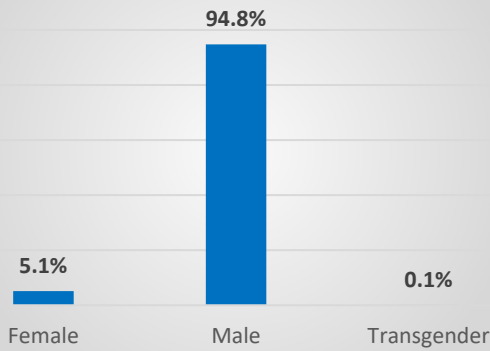

Sheriff's Daily Report

9/8/2020

CCSO Population Demographics

In Confinement

Gender Distribution