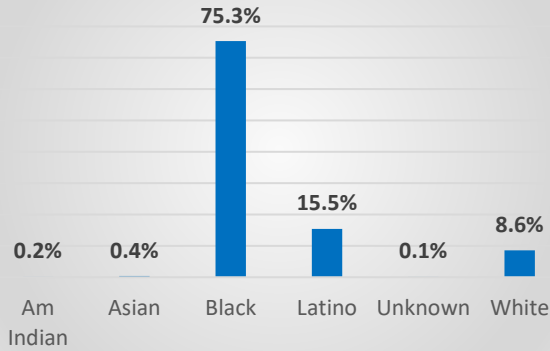

Sheriff's Daily Report

9/8/2020

Under the Custody of the Sheriff	
Total Male and Female	8,579
Jail Population	5,300
Community Corrections	3,279

Jail Population - Behind the Walls

Behind the Walls: Detainees that are physically housed under the Sheriff's custody 24 hours a day/7 days a week. This includes all populations listed on this chart - Divisional populations male & female, Outside Counties, Hospital, PRC, Women's Residential, & VRIC. Detainees in court-ordered treatment programs (PRC, Women's Residential, VRIC) are housed at CCDOC 24 hours a day/7 days week.

Sheriff's Daily Report

9/8/2020

CCSO Population Demographics

In Confinement

Gender Distribution

Race Distribution

Age Distribution

Community Corrections

Gender Distribution

Race Distribution

Age Distribution