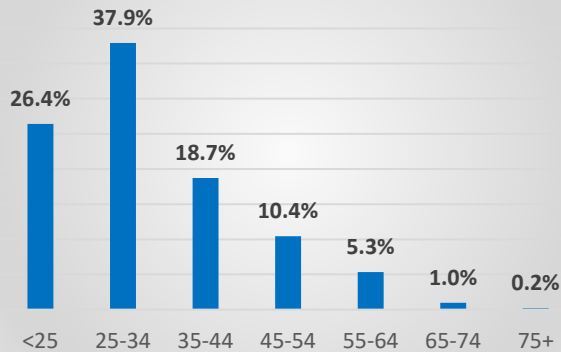

Sheriff's Daily Report

9/8/2020

Under the Custody of the Sheriff	
Total Male and Female	8,579
Jail Population	5,300
Community Corrections	3,279

Jail Population - Behind the Walls

Behind the Walls: Detainees that are physically housed under the Sheriff's custody 24 hours a day/7 days a week. This includes all populations listed on this chart - Divisional populations male & female, Outside Counties, Hospital, PRC, Women's Residential, & VRIC. Detainees in court-ordered treatment programs (PRC, Women's Residential, VRIC) are housed at CCDOC 24 hours a day/7 days week.

Sheriff's Daily Report

9/8/2020

CCSO Population Demographics

In Confinement

Gender Distribution

Race Distribution

Age Distribution

Community Corrections

Gender Distribution

Race Distribution

Age Distribution