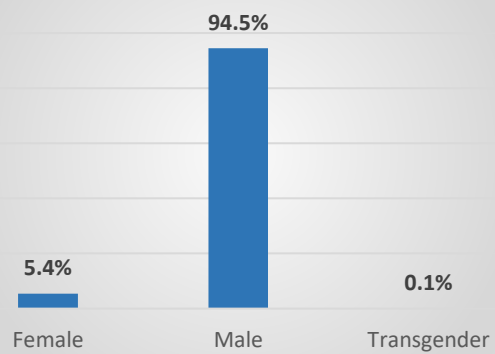

Sheriff's Daily Report

9/8/2020

Under the Custody of the Sheriff	
Total Male and Female	8,579
Jail Population	5,300
Community Corrections	3,279

Jail Population - Behind the Walls

Behind the Walls: Detainees that are physically housed under the Sheriff's custody 24 hours a day/7 days a week. This includes all populations listed on this chart - Divisional populations male & female, Outside Counties, Hospital, PRC, Women's Residential, & VRIC. Detainees in court-ordered treatment programs (PRC, Women's Residential, VRIC) are housed at CCDOC 24 hours a day/7 days week.

Sheriff's Daily Report

9/8/2020

CCSO Population Demographics

In Confinement

Gender Distribution

Race Distribution

Age Distribution

Community Corrections

Gender Distribution

Race Distribution

Age Distribution