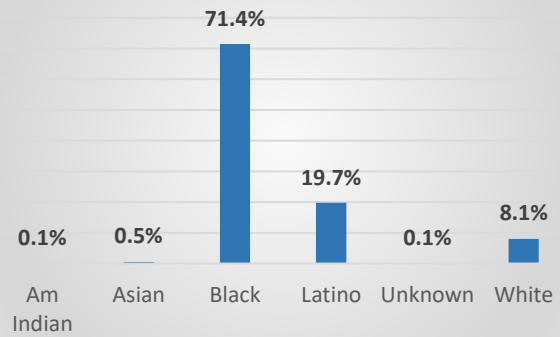

Sheriff's Daily Report

9/8/2020

Under the Custody of the Sheriff	
Total Male and Female	8,579
Jail Population	5,300
Community Corrections	3,279

Jail Population - Behind the Walls

Behind the Walls: Detainees that are physically housed under the Sheriff's custody 24 hours a day/7 days a week. This includes all populations listed on this chart - Divisional populations male & female, Outside Counties, Hospital, PRC, Women's Residential, & VRIC. Detainees in court-ordered treatment programs (PRC, Women's Residential, VRIC) are housed at CCDOC 24 hours a day/7 days week.

Sheriff's Daily Report

9/8/2020

CCSO Population Demographics

In Confinement

Gender Distribution

Race Distribution

Age Distribution

Community Corrections

Gender Distribution

Race Distribution

Age Distribution