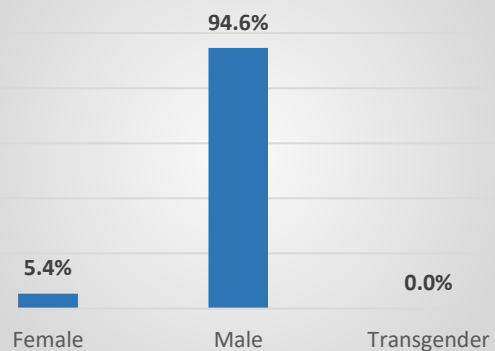

Sheriff's Daily Report

9/5/2020

Under the Custody of the Sheriff	
Total Male and Female	8,420
Jail Population	5,166
Community Corrections	3,254

Jail Population - Behind the Walls

Behind the Walls: Detainees that are physically housed under the Sheriff's custody 24 hours a day/7 days a week. This includes all populations listed on this chart - Divisional populations male & female, Outside Counties, Hospital, PRC, Women's Residential, & VRIC. Detainees in court-ordered treatment programs (PRC, Women's Residential, VRIC) are housed at CCDOC 24 hours a day/7 days week.

Sheriff's Daily Report

9/5/2020

CCSO Population Demographics

In Confinement

Community Corrections

Gender Distribution

Gender Distribution

Race Distribution

Race Distribution

Age Distribution

Age Distribution