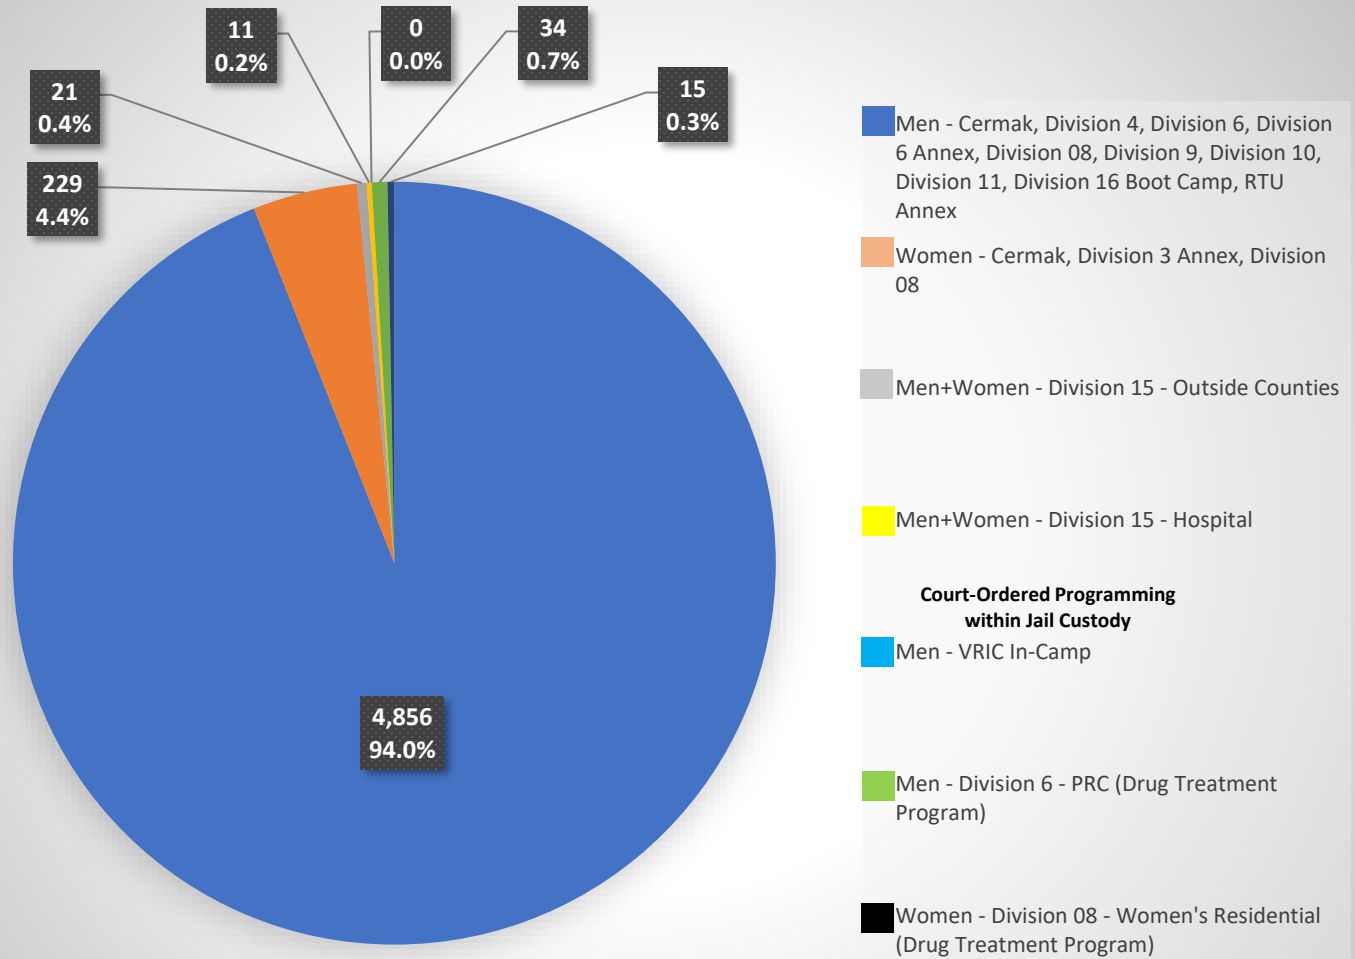

Sheriff's Daily Report

9/5/2020

Under the Custody of the Sheriff	
Total Male and Female	8,420
Jail Population	5,166
Community Corrections	3,254

Jail Population - Behind the Walls

Behind the Walls: Detainees that are physically housed under the Sheriff's custody 24 hours a day/7 days a week. This includes all populations listed on this chart - Divisional populations male & female, Outside Counties, Hospital, PRC, Women's Residential, & VRIC. Detainees in court-ordered treatment programs (PRC, Women's Residential, VRIC) are housed at CCDOC 24 hours a day/7 days week.

Sheriff's Daily Report

9/5/2020

CCSO Population Demographics

In Confinement

Community Corrections

Gender Distribution

Gender Distribution

Race Distribution

Race Distribution

Age Distribution

Age Distribution