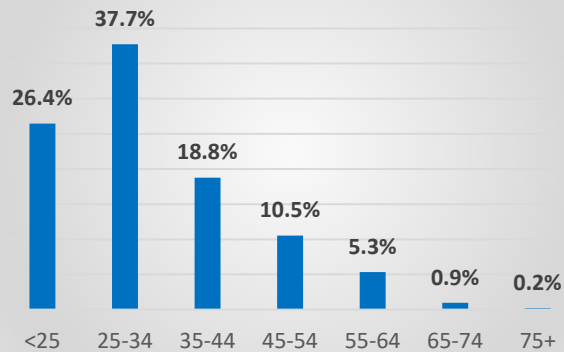

Sheriff's Daily Report

9/5/2020

Under the Custody of the Sheriff	
Total Male and Female	8,420
Jail Population	5,166
Community Corrections	3,254

Jail Population - Behind the Walls

Behind the Walls: Detainees that are physically housed under the Sheriff's custody 24 hours a day/7 days a week. This includes all populations listed on this chart - Divisional populations male & female, Outside Counties, Hospital, PRC, Women's Residential, & VRIC. Detainees in court-ordered treatment programs (PRC, Women's Residential, VRIC) are housed at CCDOC 24 hours a day/7 days week.

Sheriff's Daily Report

9/5/2020

CCSO Population Demographics

In Confinement

Community Corrections

Gender Distribution

Gender Distribution

Race Distribution

Race Distribution

Age Distribution

Age Distribution