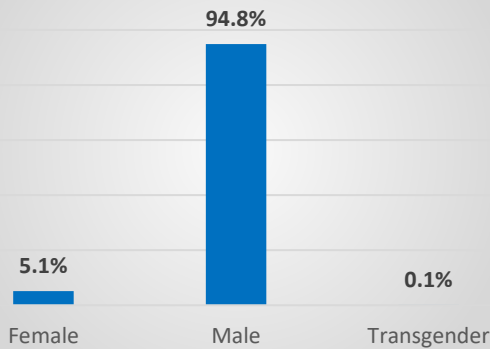

Sheriff's Daily Report

9/5/2020

Under the Custody of the Sheriff	
Total Male and Female	8,420
Jail Population	5,166
Community Corrections	3,254

Jail Population - Behind the Walls

Behind the Walls: Detainees that are physically housed under the Sheriff's custody 24 hours a day/7 days a week. This includes all populations listed on this chart - Divisional populations male & female, Outside Counties, Hospital, PRC, Women's Residential, & VRIC. Detainees in court-ordered treatment programs (PRC, Women's Residential, VRIC) are housed at CCDOC 24 hours a day/7 days week.

Sheriff's Daily Report

9/5/2020

CCSO Population Demographics

In Confinement

Community Corrections

Gender Distribution

Gender Distribution

Race Distribution

Race Distribution

Age Distribution

Age Distribution