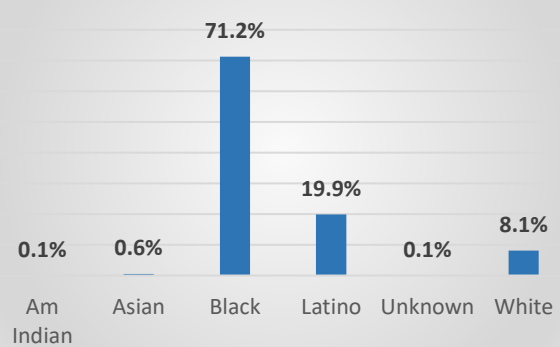

Sheriff's Daily Report

9/5/2020

Under the Custody of the Sheriff	
Total Male and Female	8,420
Jail Population	5,166
Community Corrections	3,254

Jail Population - Behind the Walls

Behind the Walls: Detainees that are physically housed under the Sheriff's custody 24 hours a day/7 days a week. This includes all populations listed on this chart - Divisional populations male & female, Outside Counties, Hospital, PRC, Women's Residential, & VRIC. Detainees in court-ordered treatment programs (PRC, Women's Residential, VRIC) are housed at CCDOC 24 hours a day/7 days week.

Sheriff's Daily Report

9/5/2020

CCSO Population Demographics

In Confinement

Community Corrections

Gender Distribution

Gender Distribution

Race Distribution

Race Distribution

Age Distribution

Age Distribution