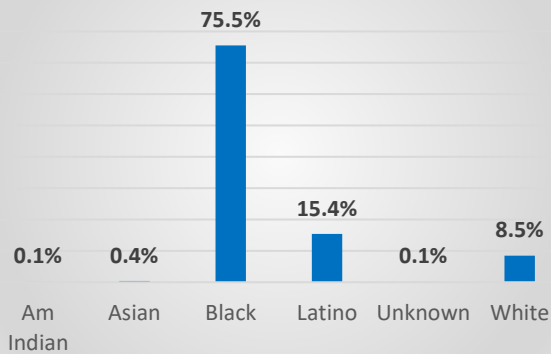

Sheriff's Daily Report

9/5/2020

Under the Custody of the Sheriff	
Total Male and Female	8,420
Jail Population	5,166
Community Corrections	3,254

Jail Population - Behind the Walls

Behind the Walls: Detainees that are physically housed under the Sheriff's custody 24 hours a day/7 days a week. This includes all populations listed on this chart - Divisional populations male & female, Outside Counties, Hospital, PRC, Women's Residential, & VRIC. Detainees in court-ordered treatment programs (PRC, Women's Residential, VRIC) are housed at CCDOC 24 hours a day/7 days week.

Sheriff's Daily Report

9/5/2020

CCSO Population Demographics

In Confinement

Community Corrections

Gender Distribution

Gender Distribution

Race Distribution

Race Distribution

Age Distribution

Age Distribution