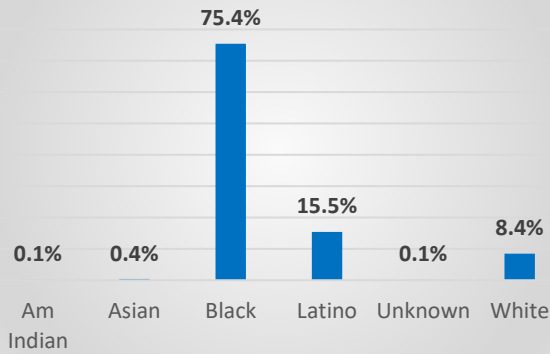

Sheriff's Daily Report

9/2/2020

Under the Custody of the Sheriff	
Total Male and Female	8,451
Jail Population	5,189
Community Corrections	3,262

Jail Population - Behind the Walls

Behind the Walls: Detainees that are physically housed under the Sheriff's custody 24 hours a day/7 days a week. This includes all populations listed on this chart - Divisional populations male & female, Outside Counties, Hospital, PRC, Women's Residential, & VRIC. Detainees in court-ordered treatment programs (PRC, Women's Residential, VRIC) are housed at CCDOC 24 hours a day/7 days week.

Sheriff's Daily Report

9/2/2020

CCSO Population Demographics

In Confinement

Gender Distribution

Race Distribution

Age Distribution

Community Corrections

Gender Distribution

Race Distribution

Age Distribution