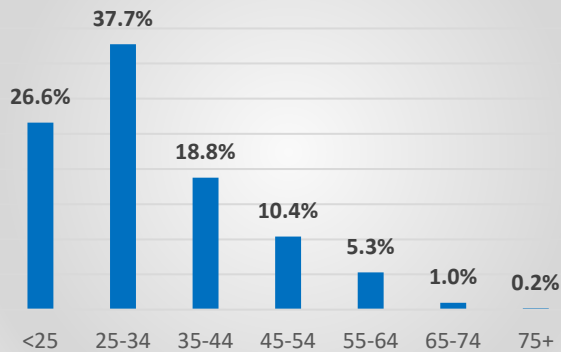

Sheriff's Daily Report

9/2/2020

Under the Custody of the Sheriff	
Total Male and Female	8,451
Jail Population	5,189
Community Corrections	3,262

Jail Population - Behind the Walls

Behind the Walls: Detainees that are physically housed under the Sheriff's custody 24 hours a day/7 days a week. This includes all populations listed on this chart - Divisional populations male & female, Outside Counties, Hospital, PRC, Women's Residential, & VRIC. Detainees in court-ordered treatment programs (PRC, Women's Residential, VRIC) are housed at CCDOC 24 hours a day/7 days week.

Sheriff's Daily Report

9/2/2020

CCSO Population Demographics

In Confinement

Gender Distribution

Race Distribution

Age Distribution

Community Corrections

Gender Distribution

Race Distribution

Age Distribution