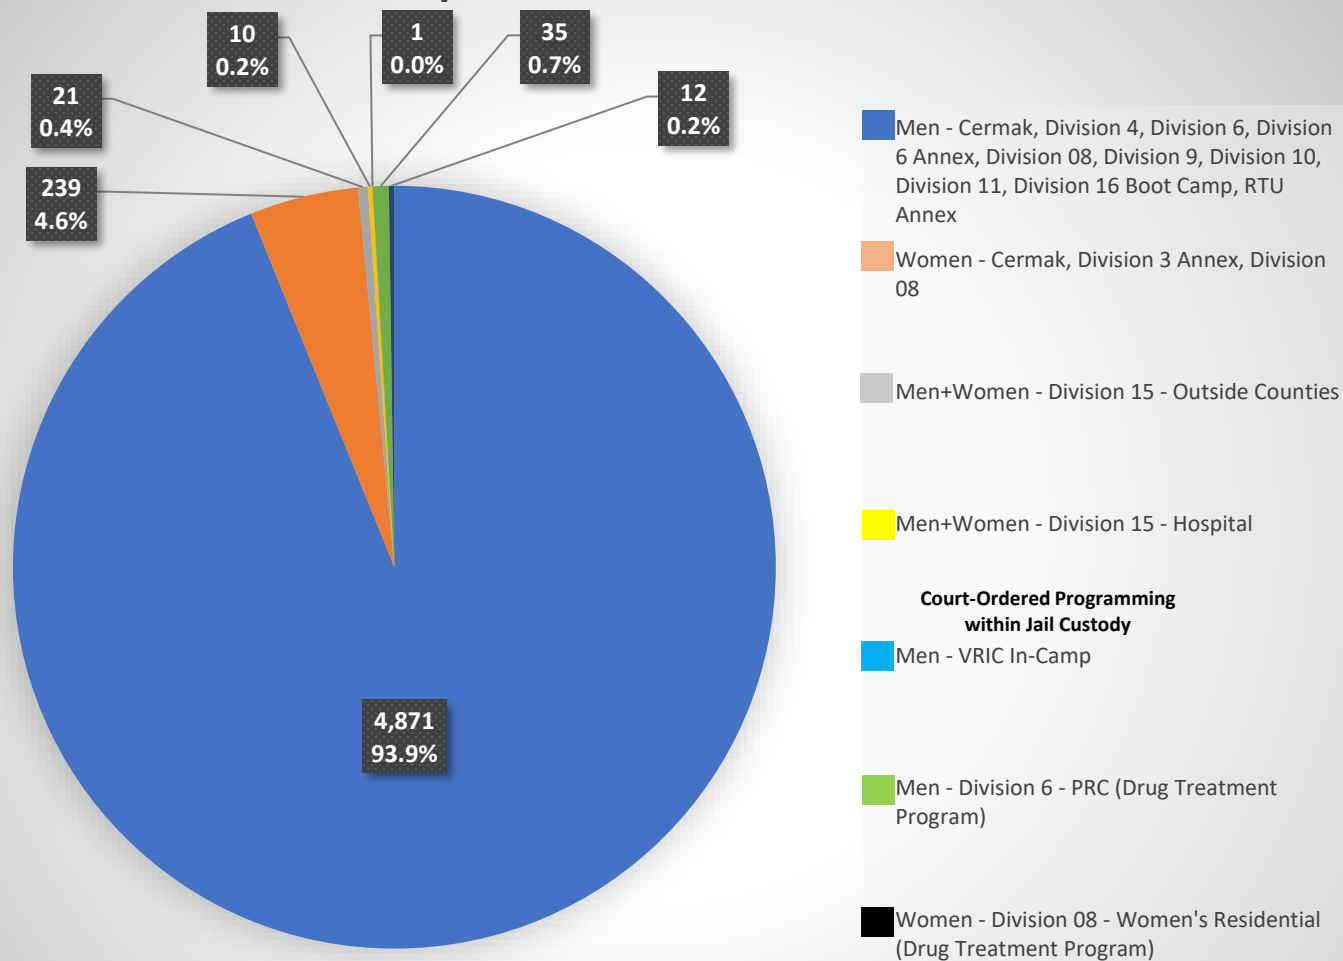

Sheriff's Daily Report

9/2/2020

Under the Custody of the Sheriff	
Total Male and Female	8,451
Jail Population	5,189
Community Corrections	3,262

Jail Population - Behind the Walls

Behind the Walls: Detainees that are physically housed under the Sheriff's custody 24 hours a day/7 days a week. This includes all populations listed on this chart - Divisional populations male & female, Outside Counties, Hospital, PRC, Women's Residential, & VRIC. Detainees in court-ordered treatment programs (PRC, Women's Residential, VRIC) are housed at CCDOC 24 hours a day/7 days week.

Sheriff's Daily Report

9/2/2020

CCSO Population Demographics

In Confinement

Gender Distribution

Race Distribution

Age Distribution

Community Corrections

Gender Distribution

Race Distribution

Age Distribution