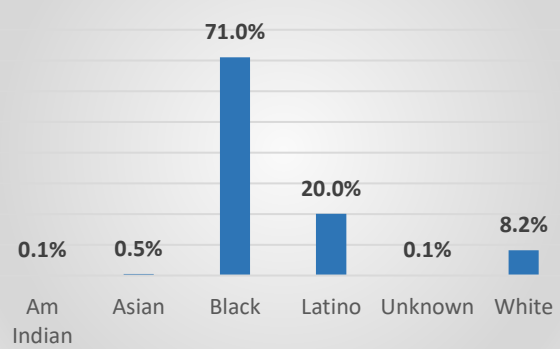

Sheriff's Daily Report

9/2/2020

Under the Custody of the Sheriff	
Total Male and Female	8,451
Jail Population	5,189
Community Corrections	3,262

Jail Population - Behind the Walls

Behind the Walls: Detainees that are physically housed under the Sheriff's custody 24 hours a day/7 days a week. This includes all populations listed on this chart - Divisional populations male & female, Outside Counties, Hospital, PRC, Women's Residential, & VRIC. Detainees in court-ordered treatment programs (PRC, Women's Residential, VRIC) are housed at CCDOC 24 hours a day/7 days week.

Sheriff's Daily Report

9/2/2020

CCSO Population Demographics

In Confinement

Gender Distribution

Race Distribution

Age Distribution

Community Corrections

Gender Distribution

Race Distribution

Age Distribution