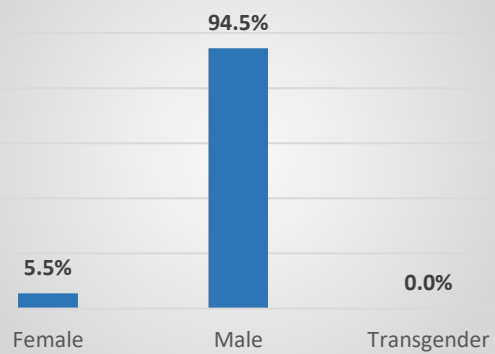

Sheriff's Daily Report

9/2/2020

Under the Custody of the Sheriff	
Total Male and Female	8,451
Jail Population	5,189
Community Corrections	3,262

Jail Population - Behind the Walls

Behind the Walls: Detainees that are physically housed under the Sheriff's custody 24 hours a day/7 days a week. This includes all populations listed on this chart - Divisional populations male & female, Outside Counties, Hospital, PRC, Women's Residential, & VRIC. Detainees in court-ordered treatment programs (PRC, Women's Residential, VRIC) are housed at CCDOC 24 hours a day/7 days week.

Sheriff's Daily Report

9/2/2020

CCSO Population Demographics

In Confinement

Gender Distribution

Race Distribution

Age Distribution

Community Corrections

Gender Distribution

Race Distribution

Age Distribution