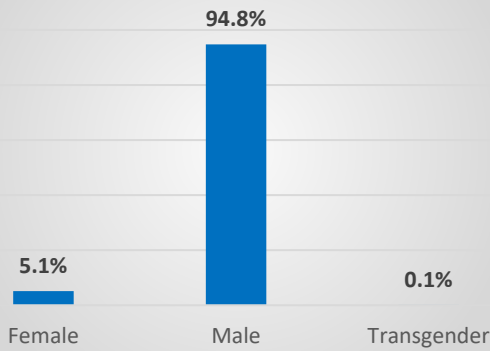

Sheriff's Daily Report

9/2/2020

CCSO Population Demographics

In Confinement

Gender Distribution