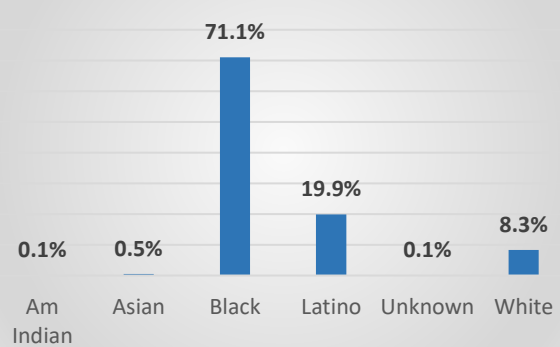

Sheriff's Daily Report

8/30/2020

Under the Custody of the Sheriff	
Total Male and Female	8,456
Jail Population	5,204
Community Corrections	3,252

Jail Population - Behind the Walls

Behind the Walls: Detainees that are physically housed under the Sheriff's custody 24 hours a day/7 days a week. This includes all populations listed on this chart - Divisional populations male & female, Outside Counties, Hospital, PRC, Women's Residential, & VRIC. Detainees in court-ordered treatment programs (PRC, Women's Residential, VRIC) are housed at CCDOC 24 hours a day/7 days week.

Sheriff's Daily Report

8/30/2020

CCSO Population Demographics

In Confinement

Community Corrections

Gender Distribution

Gender Distribution

Race Distribution

Race Distribution

Age Distribution

Age Distribution