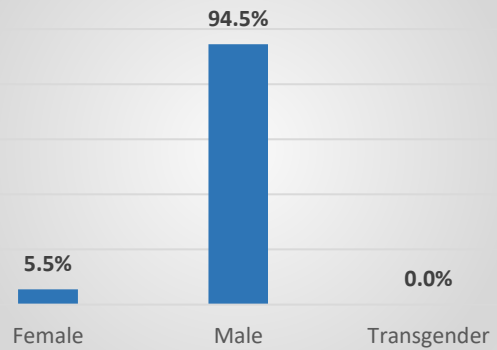

Sheriff's Daily Report

8/30/2020

Under the Custody of the Sheriff	
Total Male and Female	8,456
Jail Population	5,204
Community Corrections	3,252

Jail Population - Behind the Walls

Behind the Walls: Detainees that are physically housed under the Sheriff's custody 24 hours a day/7 days a week. This includes all populations listed on this chart - Divisional populations male & female, Outside Counties, Hospital, PRC, Women's Residential, & VRIC. Detainees in court-ordered treatment programs (PRC, Women's Residential, VRIC) are housed at CCDOC 24 hours a day/7 days week.

Sheriff's Daily Report

8/30/2020

CCSO Population Demographics

In Confinement

Community Corrections

Gender Distribution

Gender Distribution

Race Distribution

Race Distribution

Age Distribution

Age Distribution