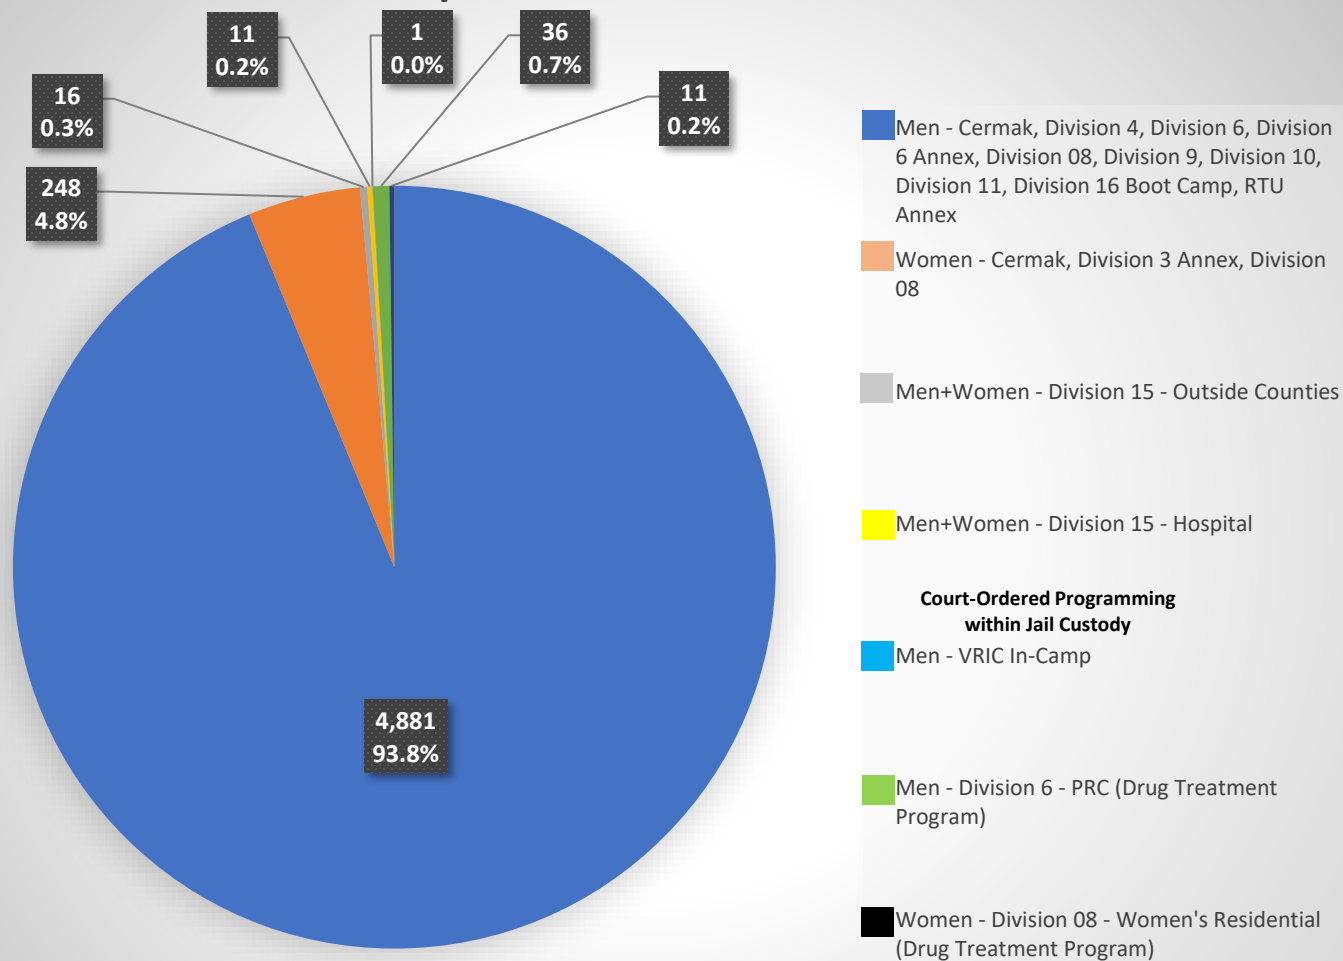

Sheriff's Daily Report

8/30/2020

Under the Custody of the Sheriff	
Total Male and Female	8,456
Jail Population	5,204
Community Corrections	3,252

Jail Population - Behind the Walls

Behind the Walls: Detainees that are physically housed under the Sheriff's custody 24 hours a day/7 days a week. This includes all populations listed on this chart - Divisional populations male & female, Outside Counties, Hospital, PRC, Women's Residential, & VRIC. Detainees in court-ordered treatment programs (PRC, Women's Residential, VRIC) are housed at CCDOC 24 hours a day/7 days week.

Sheriff's Daily Report

8/30/2020

CCSO Population Demographics

In Confinement

Community Corrections

Gender Distribution

Gender Distribution

Race Distribution

Race Distribution

Age Distribution

Age Distribution