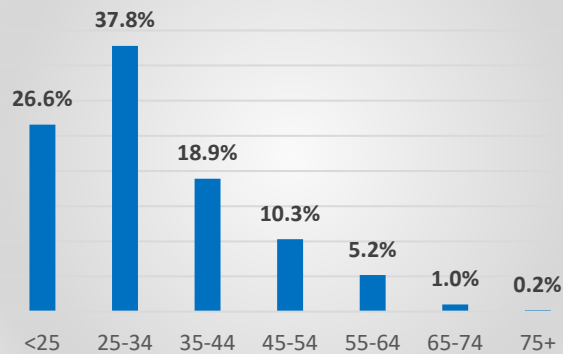

Sheriff's Daily Report

8/30/2020

Under the Custody of the Sheriff	
Total Male and Female	8,456
Jail Population	5,204
Community Corrections	3,252

Jail Population - Behind the Walls

Behind the Walls: Detainees that are physically housed under the Sheriff's custody 24 hours a day/7 days a week. This includes all populations listed on this chart - Divisional populations male & female, Outside Counties, Hospital, PRC, Women's Residential, & VRIC. Detainees in court-ordered treatment programs (PRC, Women's Residential, VRIC) are housed at CCDOC 24 hours a day/7 days week.

Sheriff's Daily Report

8/30/2020

CCSO Population Demographics

In Confinement

Community Corrections

Gender Distribution

Gender Distribution

Race Distribution

Race Distribution

Age Distribution

Age Distribution