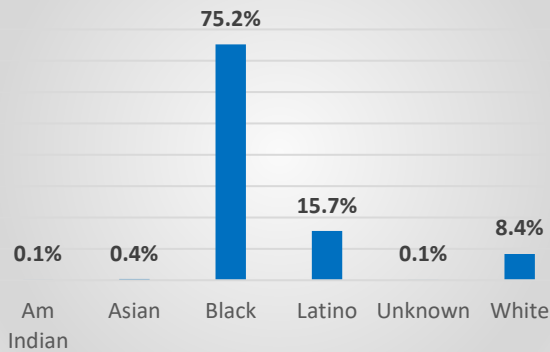

Sheriff's Daily Report

8/30/2020

Under the Custody of the Sheriff	
Total Male and Female	8,456
Jail Population	5,204
Community Corrections	3,252

Jail Population - Behind the Walls

Behind the Walls: Detainees that are physically housed under the Sheriff's custody 24 hours a day/7 days a week. This includes all populations listed on this chart - Divisional populations male & female, Outside Counties, Hospital, PRC, Women's Residential, & VRIC. Detainees in court-ordered treatment programs (PRC, Women's Residential, VRIC) are housed at CCDOC 24 hours a day/7 days week.

Sheriff's Daily Report

8/30/2020

CCSO Population Demographics

In Confinement

Community Corrections

Gender Distribution

Gender Distribution

Race Distribution

Race Distribution

Age Distribution

Age Distribution