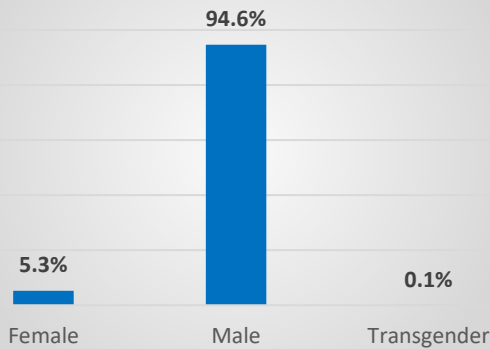

Sheriff's Daily Report

8/30/2020

Under the Custody of the Sheriff	
Total Male and Female	8,456
Jail Population	5,204
Community Corrections	3,252

Jail Population - Behind the Walls

Behind the Walls: Detainees that are physically housed under the Sheriff's custody 24 hours a day/7 days a week. This includes all populations listed on this chart - Divisional populations male & female, Outside Counties, Hospital, PRC, Women's Residential, & VRIC. Detainees in court-ordered treatment programs (PRC, Women's Residential, VRIC) are housed at CCDOC 24 hours a day/7 days week.

Sheriff's Daily Report

8/30/2020

CCSO Population Demographics

In Confinement

Community Corrections

Gender Distribution

Gender Distribution

Race Distribution

Race Distribution

Age Distribution

Age Distribution