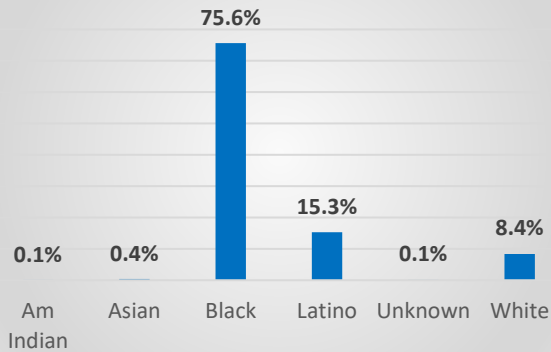

Sheriff's Daily Report

8/20/2020

Under the Custody of the Sheriff	
Total Male and Female	8,326
Jail Population	5,042
Community Corrections	3,284

Behind the Walls: Detainees that are physically housed under the Sheriff's custody 24 hours a day/7 days a week. This includes all populations listed on this chart - Divisional populations male & female, Outside Counties, Hospital, PRC, Women's Residential, & VRIC. Detainees in court-ordered treatment programs (PRC, Women's Residential, VRIC) are housed at CCDOC 24 hours a day/7 days week.

Sheriff's Daily Report

8/20/2020

CCSO Population Demographics

In Confinement

Gender Distribution

Race Distribution

Age Distribution

Community Corrections

Gender Distribution

Race Distribution

Age Distribution