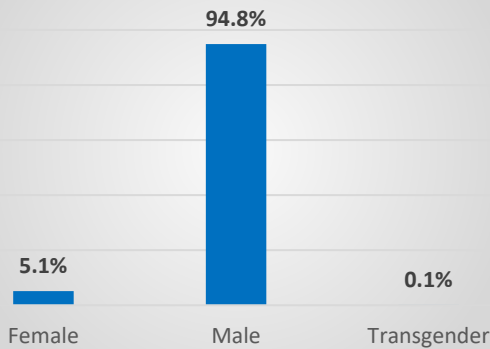

Sheriff's Daily Report

8/20/2020

CCSO Population Demographics

In Confinement

Gender Distribution