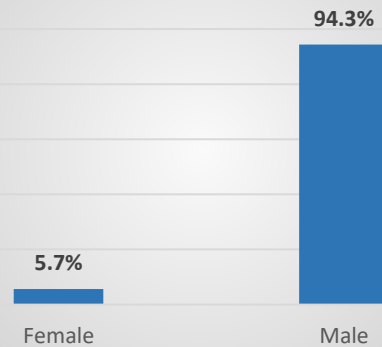

Sheriff's Daily Report

8/20/2020

Under the Custody of the Sheriff	
Total Male and Female	8,326
Jail Population	5,042
Community Corrections	3,284

Behind the Walls: Detainees that are physically housed under the Sheriff's custody 24 hours a day/7 days a week. This includes all populations listed on this chart - Divisional populations male & female, Outside Counties, Hospital, PRC, Women's Residential, & VRIC. Detainees in court-ordered treatment programs (PRC, Women's Residential, VRIC) are housed at CCDOC 24 hours a day/7 days week.

Sheriff's Daily Report

8/20/2020

CCSO Population Demographics

In Confinement

Gender Distribution

Race Distribution

Age Distribution

Community Corrections

Gender Distribution

Race Distribution

Age Distribution