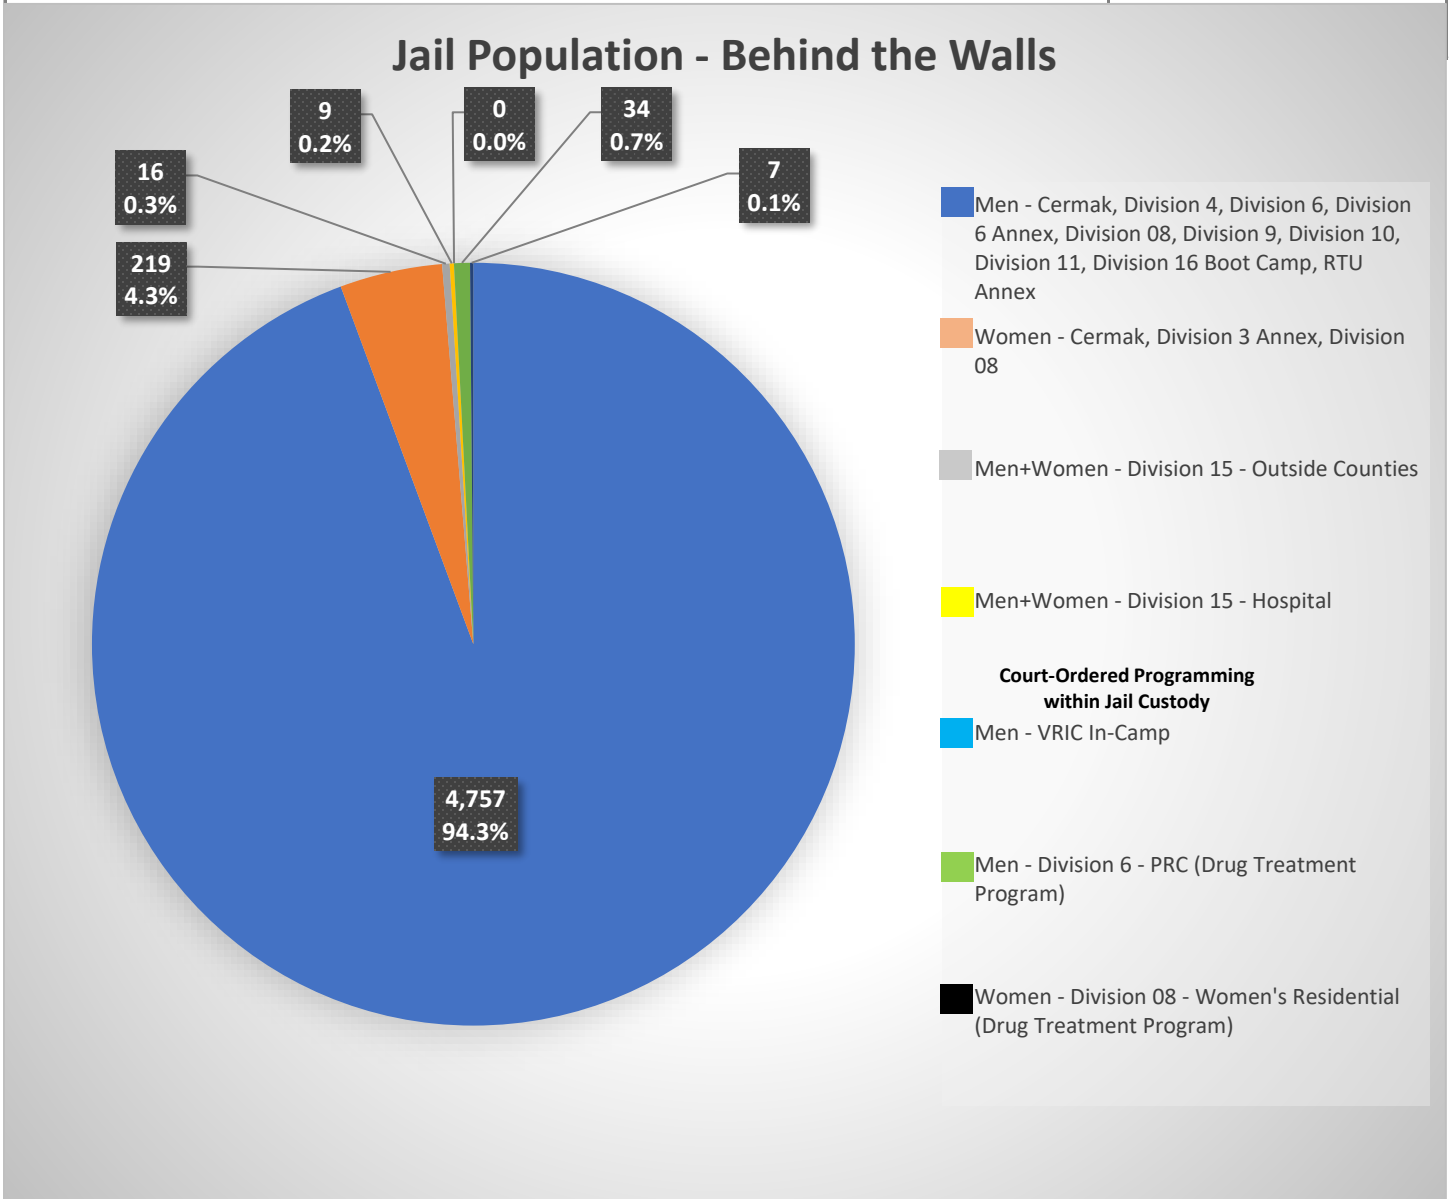

Sheriff's Daily Report

8/20/2020

Under the Custody of the Sheriff	
Total Male and Female	8,326
Jail Population	5,042
Community Corrections	3,284

Behind the Walls: Detainees that are physically housed under the Sheriff's custody 24 hours a day/7 days a week. This includes all populations listed on this chart - Divisional populations male & female, Outside Counties, Hospital, PRC, Women's Residential, & VRIC. Detainees in court-ordered treatment programs (PRC, Women's Residential, VRIC) are housed at CCDOC 24 hours a day/7 days week.

Sheriff's Daily Report

8/20/2020

CCSO Population Demographics

In Confinement

Gender Distribution

Race Distribution

Age Distribution

Community Corrections

Gender Distribution

Race Distribution

Age Distribution