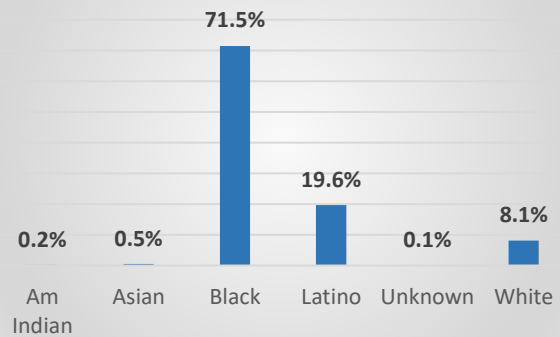

Sheriff's Daily Report

8/20/2020

Under the Custody of the Sheriff	
Total Male and Female	8,326
Jail Population	5,042
Community Corrections	3,284

Behind the Walls: Detainees that are physically housed under the Sheriff's custody 24 hours a day/7 days a week. This includes all populations listed on this chart - Divisional populations male & female, Outside Counties, Hospital, PRC, Women's Residential, & VRIC. Detainees in court-ordered treatment programs (PRC, Women's Residential, VRIC) are housed at CCDOC 24 hours a day/7 days week.

Sheriff's Daily Report

8/20/2020

CCSO Population Demographics

In Confinement

Gender Distribution

Race Distribution

Age Distribution

Community Corrections

Gender Distribution

Race Distribution

Age Distribution