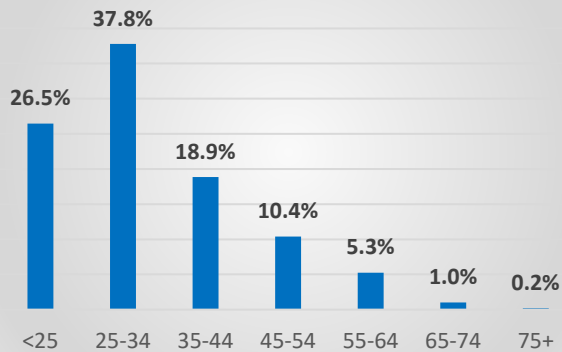

Sheriff's Daily Report

8/20/2020

Under the Custody of the Sheriff	
Total Male and Female	8,326
Jail Population	5,042
Community Corrections	3,284

Behind the Walls: Detainees that are physically housed under the Sheriff's custody 24 hours a day/7 days a week. This includes all populations listed on this chart - Divisional populations male & female, Outside Counties, Hospital, PRC, Women's Residential, & VRIC. Detainees in court-ordered treatment programs (PRC, Women's Residential, VRIC) are housed at CCDOC 24 hours a day/7 days week.

Sheriff's Daily Report

8/20/2020

CCSO Population Demographics

In Confinement

Gender Distribution

Race Distribution

Age Distribution

Community Corrections

Gender Distribution

Race Distribution

Age Distribution