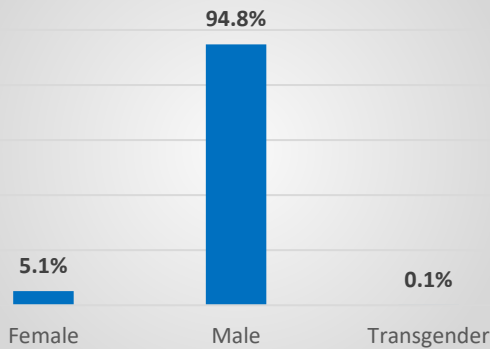

Sheriff's Daily Report

8/19/2020

CCSO Population Demographics

In Confinement

Community Corrections

Gender Distribution