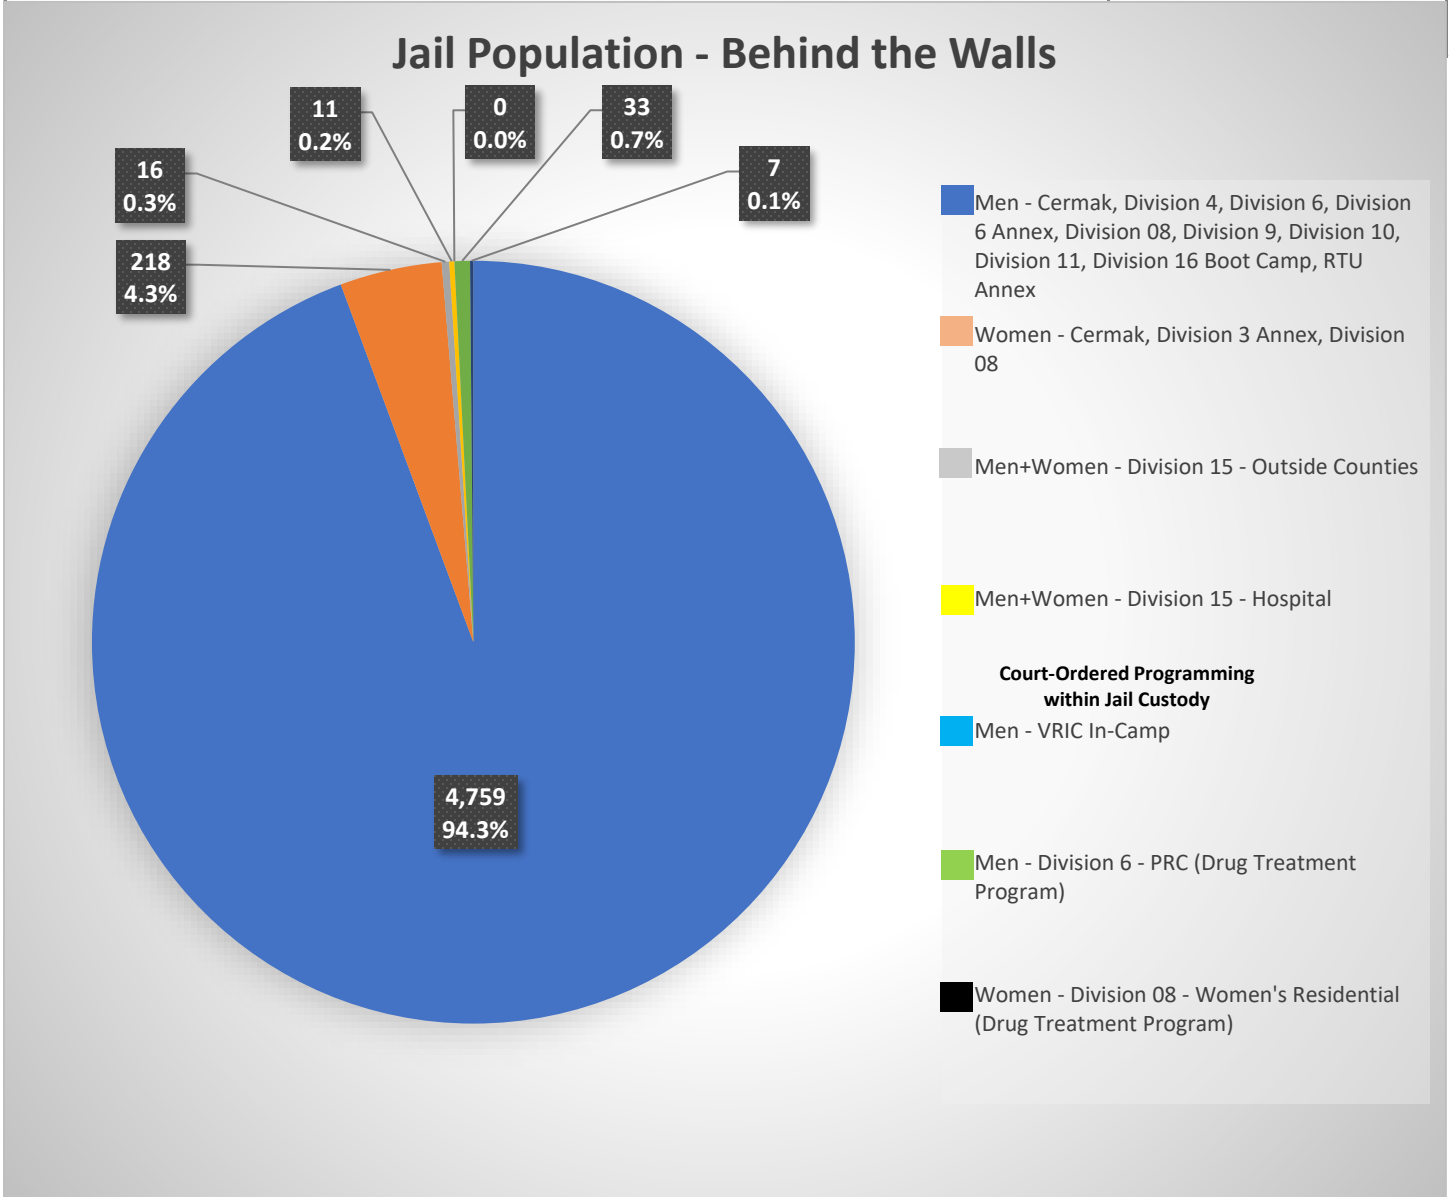

# Sheriff's Daily Report

## 8/19/2020

Under the Custody of the Sheriff	
Total Male and Female	8,327
Jail Population	5,044
Community Corrections	3,283

Behind the Walls: Detainees that are physically housed under the Sheriff's custody 24 hours a day/7 days a week. This includes all populations listed on this chart - Divisional populations male & female, Outside Counties, Hospital, PRC, Women's Residential, & VRIC. Detainees in court-ordered treatment programs (PRC, Women's Residential, VRIC) are housed at CCDOC 24 hours a day/7 days week.

##### Race Distribution