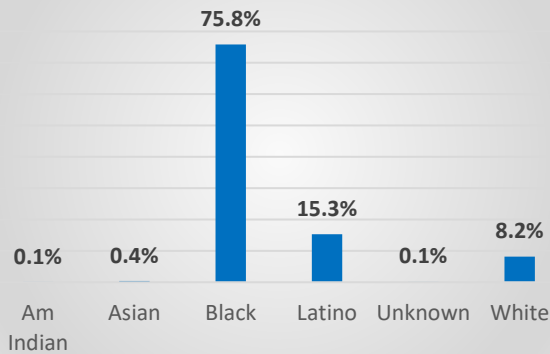

Sheriff's Daily Report

8/18/2020

Under the Custody of the Sheriff	
Total Male and Female	8,376
Jail Population	5,062
Community Corrections	3,314

Behind the Walls: Detainees that are physically housed under the Sheriff's custody 24 hours a day/7 days a week. This includes all populations listed on this chart - Divisional populations male & female, Outside Counties, Hospital, PRC, Women's Residential, & VRIC. Detainees in court-ordered treatment programs (PRC, Women's Residential, VRIC) are housed at CCDOC 24 hours a day/7 days week.

Sheriff's Daily Report

8/18/2020

CCSO Population Demographics

In Confinement

Community Corrections

Gender Distribution

Gender Distribution

Race Distribution

Race Distribution

Age Distribution

Age Distribution