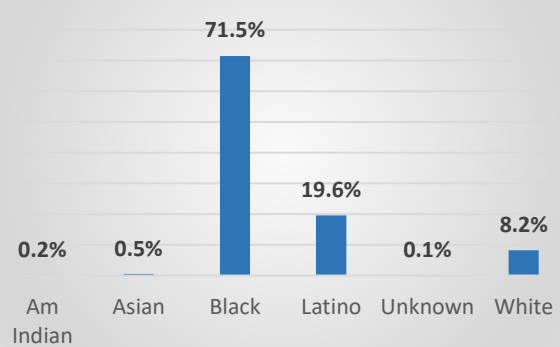

Sheriff's Daily Report

8/18/2020

Under the Custody of the Sheriff	
Total Male and Female	8,376
Jail Population	5,062
Community Corrections	3,314

Behind the Walls: Detainees that are physically housed under the Sheriff's custody 24 hours a day/7 days a week. This includes all populations listed on this chart - Divisional populations male & female, Outside Counties, Hospital, PRC, Women's Residential, & VRIC. Detainees in court-ordered treatment programs (PRC, Women's Residential, VRIC) are housed at CCDOC 24 hours a day/7 days week.

Sheriff's Daily Report

8/18/2020

CCSO Population Demographics

In Confinement

Community Corrections

Gender Distribution

Gender Distribution

Race Distribution

Race Distribution

Age Distribution

Age Distribution