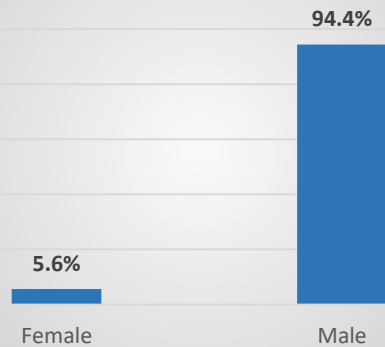

Sheriff's Daily Report

8/18/2020

Under the Custody of the Sheriff	
Total Male and Female	8,376
Jail Population	5,062
Community Corrections	3,314

Behind the Walls: Detainees that are physically housed under the Sheriff's custody 24 hours a day/7 days a week. This includes all populations listed on this chart - Divisional populations male & female, Outside Counties, Hospital, PRC, Women's Residential, & VRIC. Detainees in court-ordered treatment programs (PRC, Women's Residential, VRIC) are housed at CCDOC 24 hours a day/7 days week.

Sheriff's Daily Report

8/18/2020

CCSO Population Demographics

In Confinement

Community Corrections

Gender Distribution

Gender Distribution

Race Distribution

Race Distribution

Age Distribution

Age Distribution