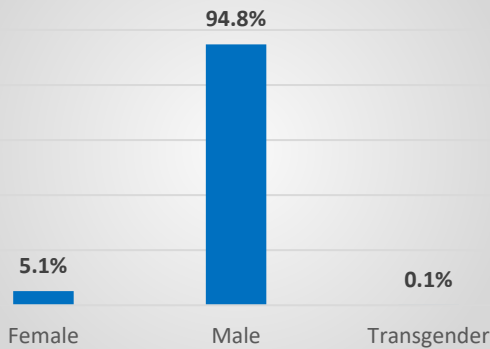

Sheriff's Daily Report

8/18/2020

Under the Custody of the Sheriff	
Total Male and Female	8,376
Jail Population	5,062
Community Corrections	3,314

Behind the Walls: Detainees that are physically housed under the Sheriff's custody 24 hours a day/7 days a week. This includes all populations listed on this chart - Divisional populations male & female, Outside Counties, Hospital, PRC, Women's Residential, & VRIC. Detainees in court-ordered treatment programs (PRC, Women's Residential, VRIC) are housed at CCDOC 24 hours a day/7 days week.

Sheriff's Daily Report

8/18/2020

CCSO Population Demographics

In Confinement

Community Corrections

Gender Distribution

Gender Distribution

Race Distribution

Race Distribution

Age Distribution

Age Distribution