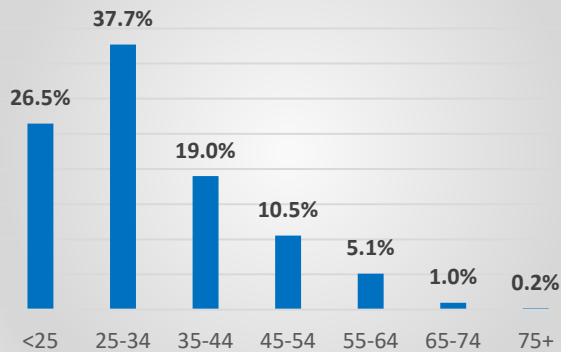

Sheriff's Daily Report

8/18/2020

Under the Custody of the Sheriff	
Total Male and Female	8,376
Jail Population	5,062
Community Corrections	3,314

Behind the Walls: Detainees that are physically housed under the Sheriff's custody 24 hours a day/7 days a week. This includes all populations listed on this chart - Divisional populations male & female, Outside Counties, Hospital, PRC, Women's Residential, & VRIC. Detainees in court-ordered treatment programs (PRC, Women's Residential, VRIC) are housed at CCDOC 24 hours a day/7 days week.

Sheriff's Daily Report

8/18/2020

CCSO Population Demographics

In Confinement

Community Corrections

Gender Distribution

Gender Distribution

Race Distribution

Race Distribution

Age Distribution

Age Distribution