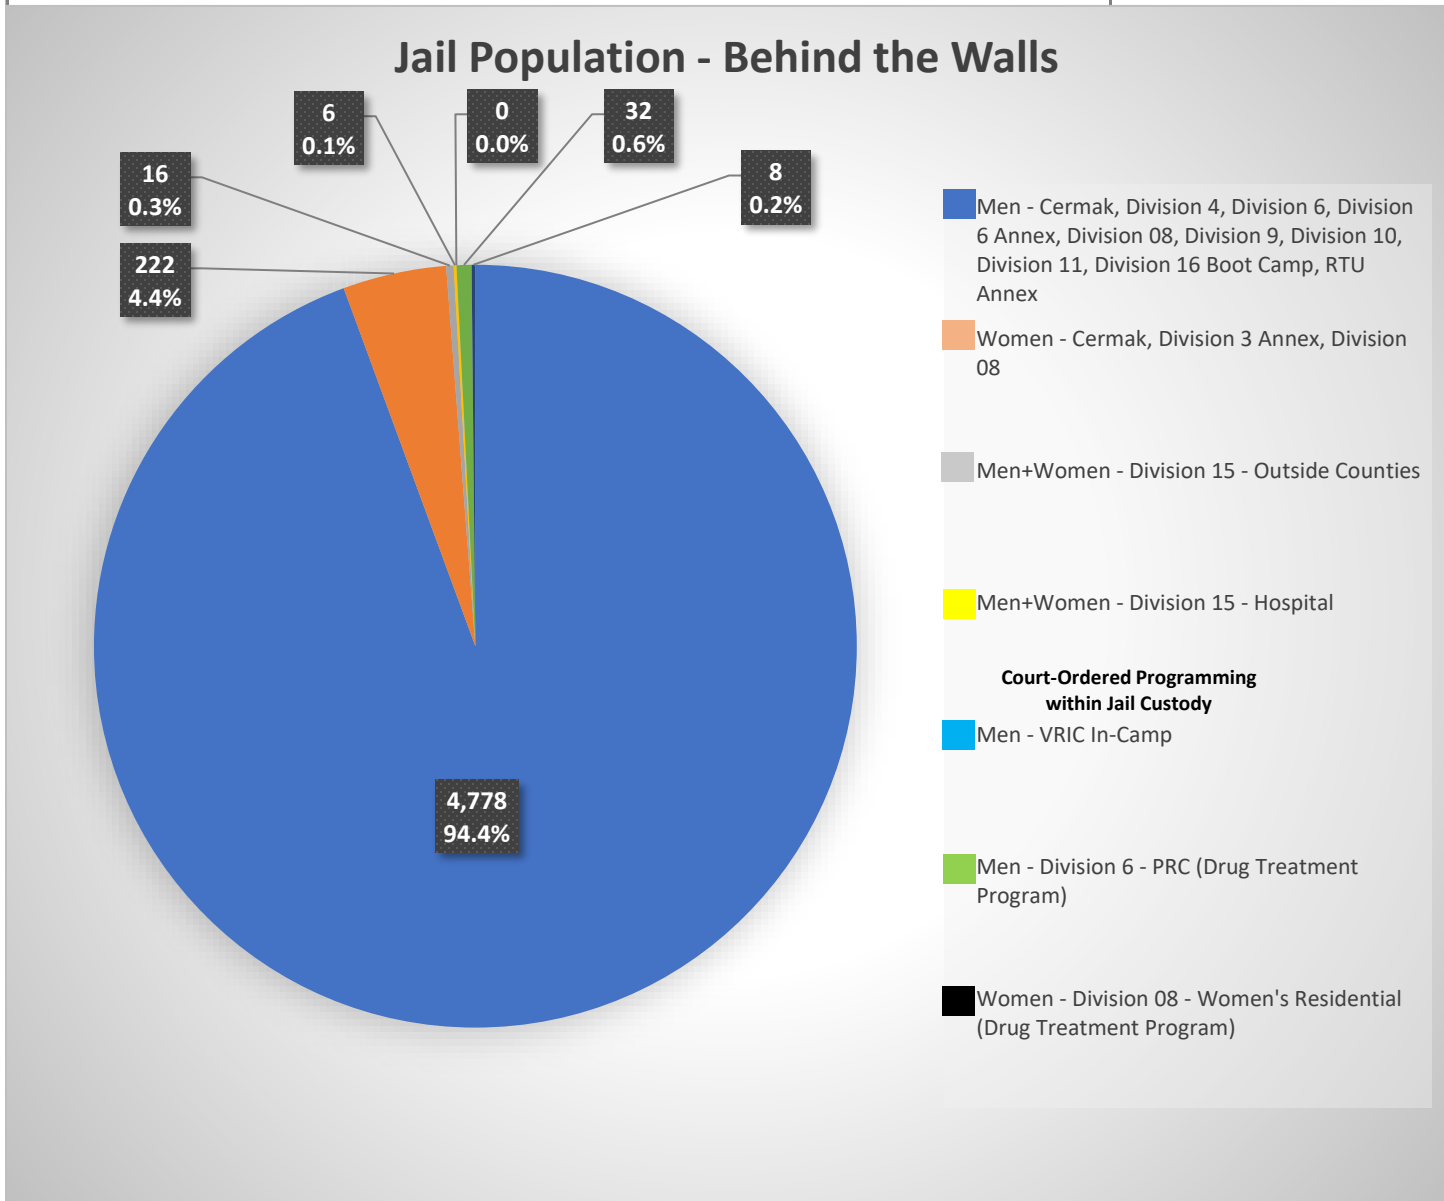

Sheriff's Daily Report

8/18/2020

Under the Custody of the Sheriff	
Total Male and Female	8,376
Jail Population	5,062
Community Corrections	3,314

Behind the Walls: Detainees that are physically housed under the Sheriff's custody 24 hours a day/7 days a week. This includes all populations listed on this chart - Divisional populations male & female, Outside Counties, Hospital, PRC, Women's Residential, & VRIC. Detainees in court-ordered treatment programs (PRC, Women's Residential, VRIC) are housed at CCDOC 24 hours a day/7 days week.

Sheriff's Daily Report

8/18/2020

CCSO Population Demographics

In Confinement

Community Corrections

Gender Distribution

Gender Distribution

Race Distribution

Race Distribution

Age Distribution

Age Distribution