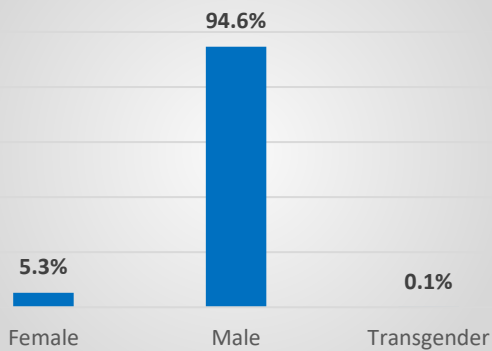

Sheriff's Daily Report

7/31/2020

CCSO Population Demographics

In Confinement

Gender Distribution