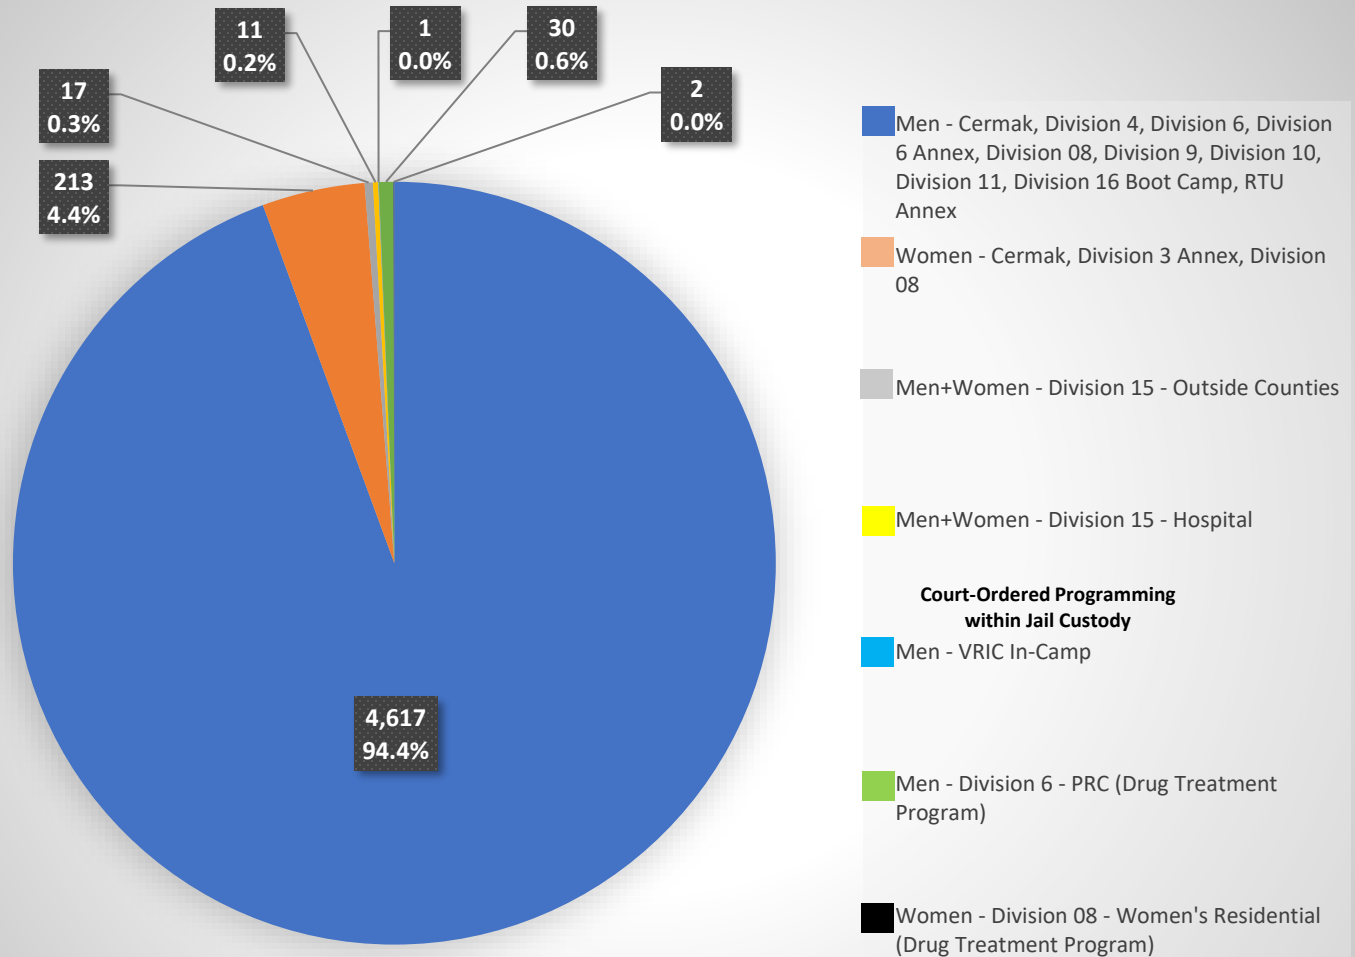

# Sheriff's Daily Report

7/31/2020

Under the Custody of the Sheriff	
<b>Total Male and Female</b>	<b>8,200</b>
Jail Population	4,891
Community Corrections	3,309

## Jail Population - Behind the Walls

Behind the Walls: Detainees that are physically housed under the Sheriff's custody 24 hours a day/7 days a week. This includes all populations listed on this chart - Divisional populations male & female, Outside Counties, Hospital, PRC, Women's Residential, & VRIC. Detainees in court-ordered treatment programs (PRC, Women's Residential, VRIC) are housed at CCDOC 24 hours a day/7 days week.

#### Race Distribution

#### Age Distribution