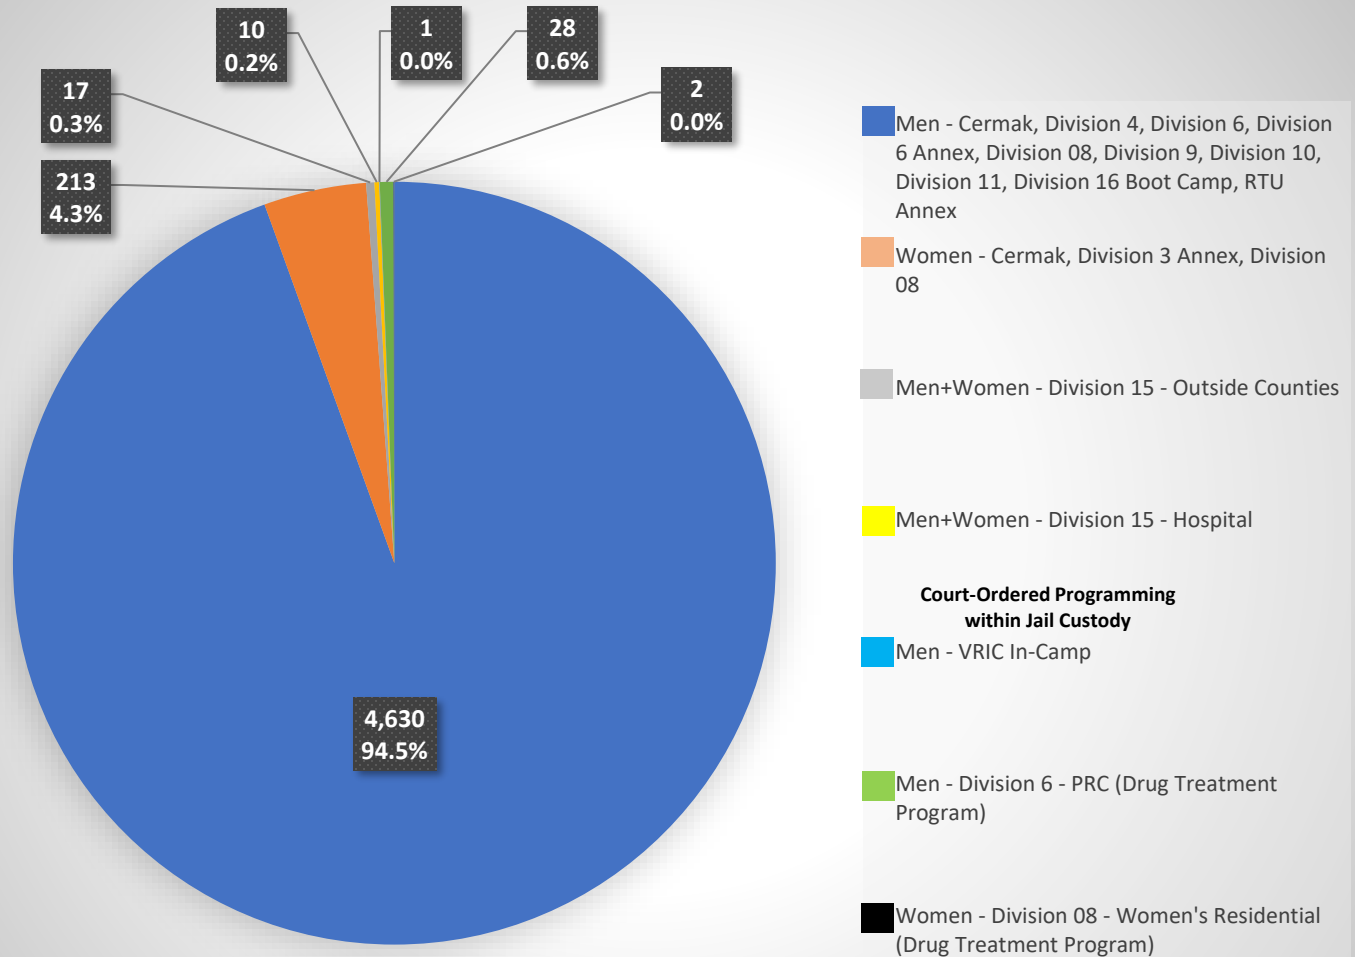

# Sheriff's Daily Report

7/28/2020

Under the Custody of the Sheriff	
<b>Total Male and Female</b>	<b>8,244</b>
Jail Population	4,901
Community Corrections	3,343

## Jail Population - Behind the Walls

Behind the Walls: Detainees that are physically housed under the Sheriff's custody 24 hours a day/7 days a week. This includes all populations listed on this chart - Divisional populations male & female, Outside Counties, Hospital, PRC, Women's Residential, & VRIC. Detainees in court-ordered treatment programs (PRC, Women's Residential, VRIC) are housed at CCDOC 24 hours a day/7 days week.

#### Race Distribution

#### Age Distribution