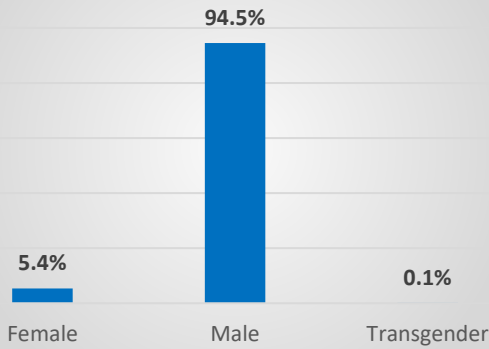

Sheriff's Daily Report

7/28/2020

CCSO Population Demographics

In Confinement

Gender Distribution