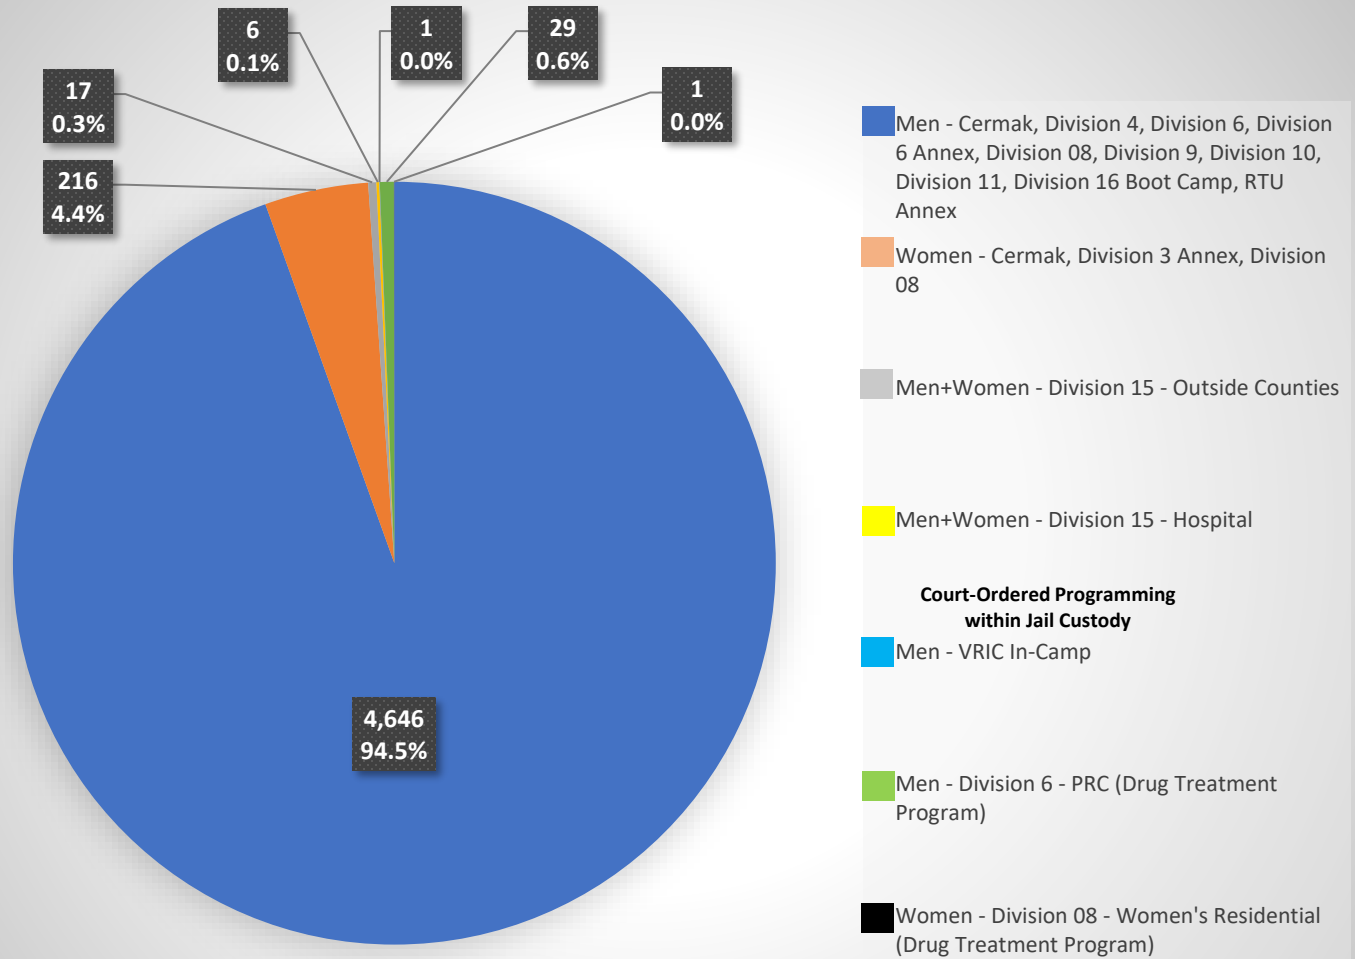

### Jail Population - Behind the Walls

Behind the Walls: Detainees that are physically housed under the Sheriff's custody 24 hours a day/7 days a week. This includes all populations listed on this chart - Divisional populations male & female, Outside Counties, Hospital, PRC, Women's Residential, & VRIC. Detainees in court-ordered treatment programs (PRC, Women's Residential, VRIC) are housed at CCDOC 24 hours a day/7 days week.

##### Race Distribution

##### Age Distribution