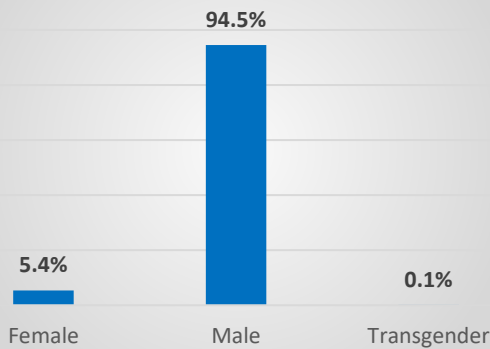

Sheriff's Daily Report

7/27/2020

CCSO Population Demographics

In Confinement

Community Corrections

Gender Distribution