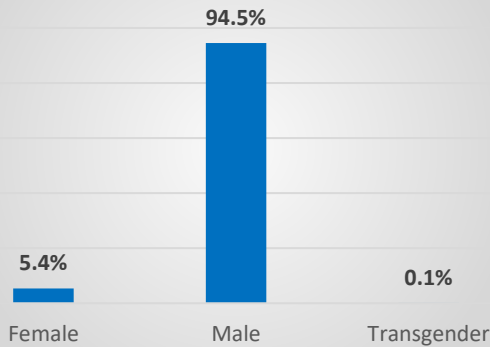

Sheriff's Daily Report

7/20/2020

CCSO Population Demographics

In Confinement

Gender Distribution