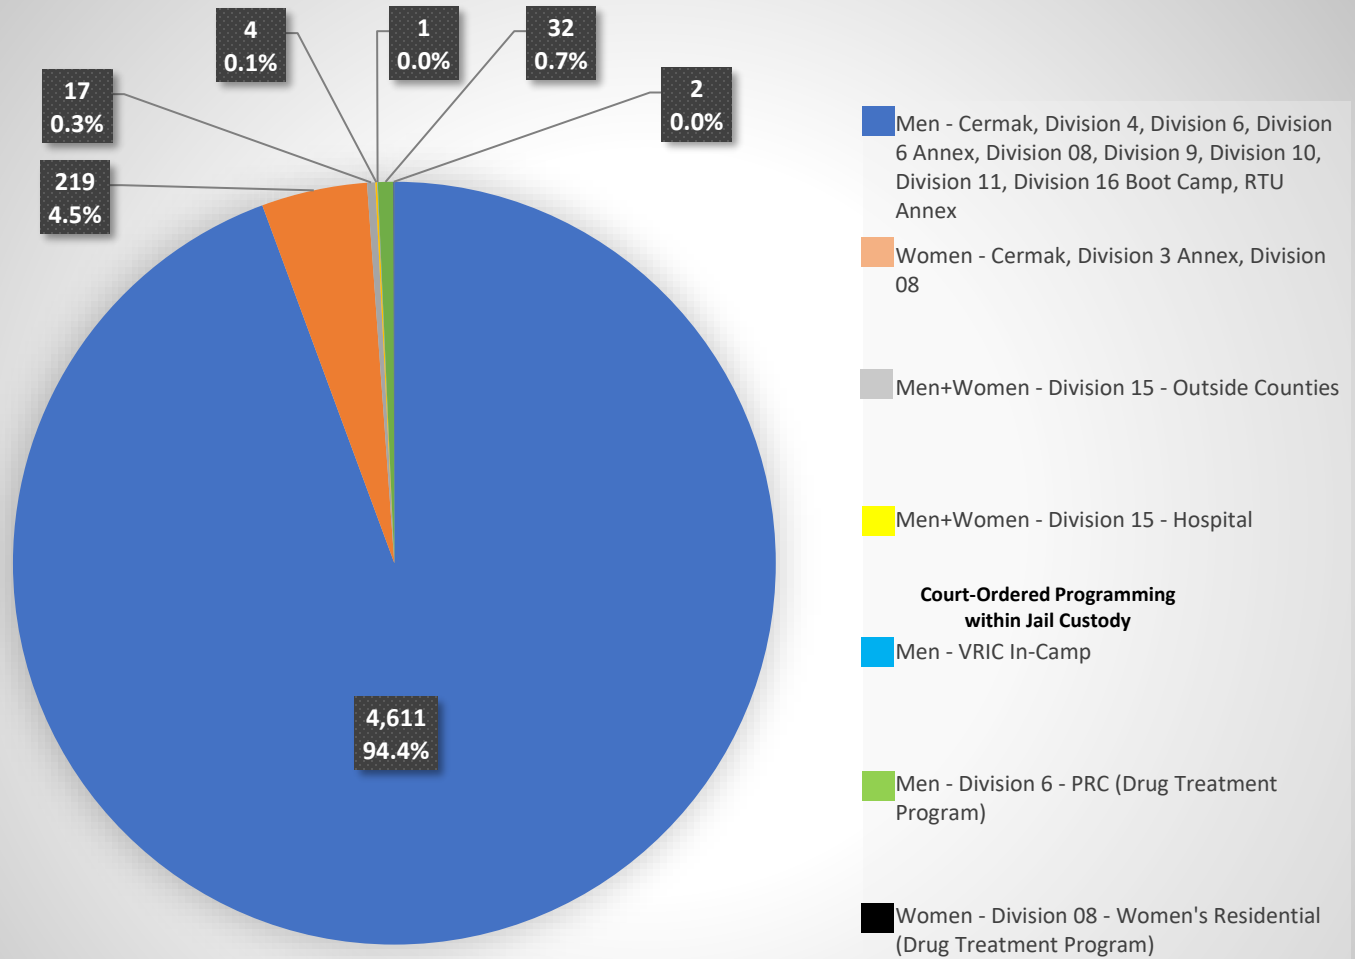

### Jail Population - Behind the Walls

Behind the Walls: Detainees that are physically housed under the Sheriff's custody 24 hours a day/7 days a week. This includes all populations listed on this chart - Divisional populations male & female, Outside Counties, Hospital, PRC, Women's Residential, & VRIC. Detainees in court-ordered treatment programs (PRC, Women's Residential, VRIC) are housed at CCDOC 24 hours a day/7 days week.

#### Race Distribution

#### Age Distribution