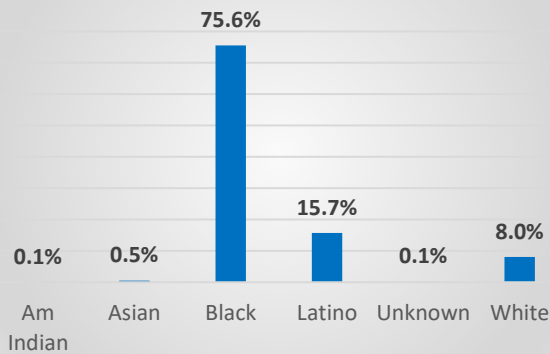

Sheriff's Daily Report

7/14/2020

Under the Custody of the Sheriff	
Total Male and Female	8,148
Jail Population	4,831
Community Corrections	3,317

Jail Population - Behind the Walls

Behind the Walls: Detainees that are physically housed under the Sheriff's custody 24 hours a day/7 days a week. This includes all populations listed on this chart - Divisional populations male & female, Outside Counties, Hospital, PRC, Women's Residential, & VRIC. Detainees in court-ordered treatment programs (PRC, Women's Residential, VRIC) are housed at CCDOC 24 hours a day/7 days week.

Sheriff's Daily Report

7/14/2020

CCSO Population Demographics

In Confinement

Gender Distribution

Race Distribution

Age Distribution

Community Corrections

Gender Distribution

Race Distribution

Age Distribution