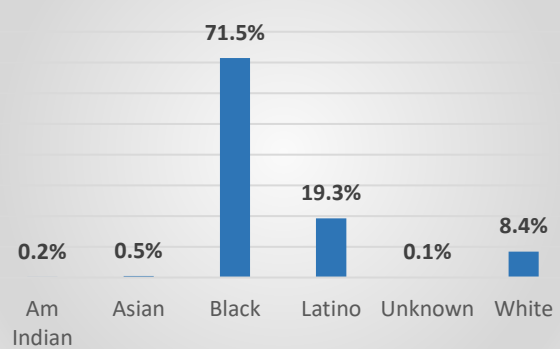

Sheriff's Daily Report

7/14/2020

Under the Custody of the Sheriff	
Total Male and Female	8,148
Jail Population	4,831
Community Corrections	3,317

Jail Population - Behind the Walls

Behind the Walls: Detainees that are physically housed under the Sheriff's custody 24 hours a day/7 days a week. This includes all populations listed on this chart - Divisional populations male & female, Outside Counties, Hospital, PRC, Women's Residential, & VRIC. Detainees in court-ordered treatment programs (PRC, Women's Residential, VRIC) are housed at CCDOC 24 hours a day/7 days week.

Sheriff's Daily Report

7/14/2020

CCSO Population Demographics

In Confinement

Gender Distribution

Race Distribution

Age Distribution

Community Corrections

Gender Distribution

Race Distribution

Age Distribution