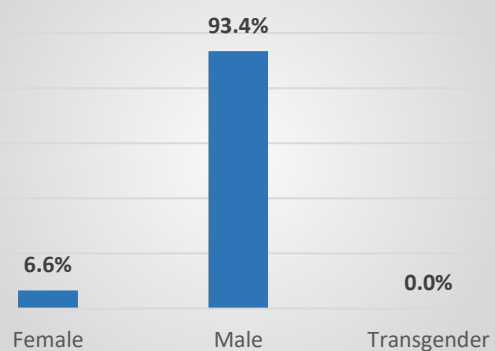

Sheriff's Daily Report

7/14/2020

Under the Custody of the Sheriff	
Total Male and Female	8,148
Jail Population	4,831
Community Corrections	3,317

Jail Population - Behind the Walls

Behind the Walls: Detainees that are physically housed under the Sheriff's custody 24 hours a day/7 days a week. This includes all populations listed on this chart - Divisional populations male & female, Outside Counties, Hospital, PRC, Women's Residential, & VRIC. Detainees in court-ordered treatment programs (PRC, Women's Residential, VRIC) are housed at CCDOC 24 hours a day/7 days week.

Sheriff's Daily Report

7/14/2020

CCSO Population Demographics

In Confinement

Gender Distribution

Race Distribution

Age Distribution

Community Corrections

Gender Distribution

Race Distribution

Age Distribution