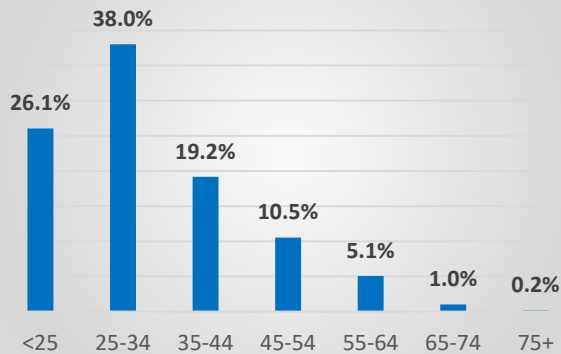

Sheriff's Daily Report

7/14/2020

Under the Custody of the Sheriff	
Total Male and Female	8,148
Jail Population	4,831
Community Corrections	3,317

Jail Population - Behind the Walls

Behind the Walls: Detainees that are physically housed under the Sheriff's custody 24 hours a day/7 days a week. This includes all populations listed on this chart - Divisional populations male & female, Outside Counties, Hospital, PRC, Women's Residential, & VRIC. Detainees in court-ordered treatment programs (PRC, Women's Residential, VRIC) are housed at CCDOC 24 hours a day/7 days week.

Sheriff's Daily Report

7/14/2020

CCSO Population Demographics

In Confinement

Gender Distribution

Race Distribution

Age Distribution

Community Corrections

Gender Distribution

Race Distribution

Age Distribution