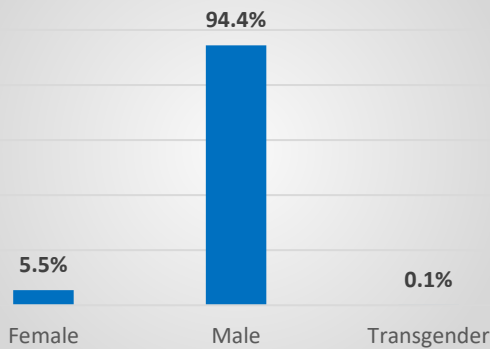

Sheriff's Daily Report

7/14/2020

CCSO Population Demographics

In Confinement

Gender Distribution