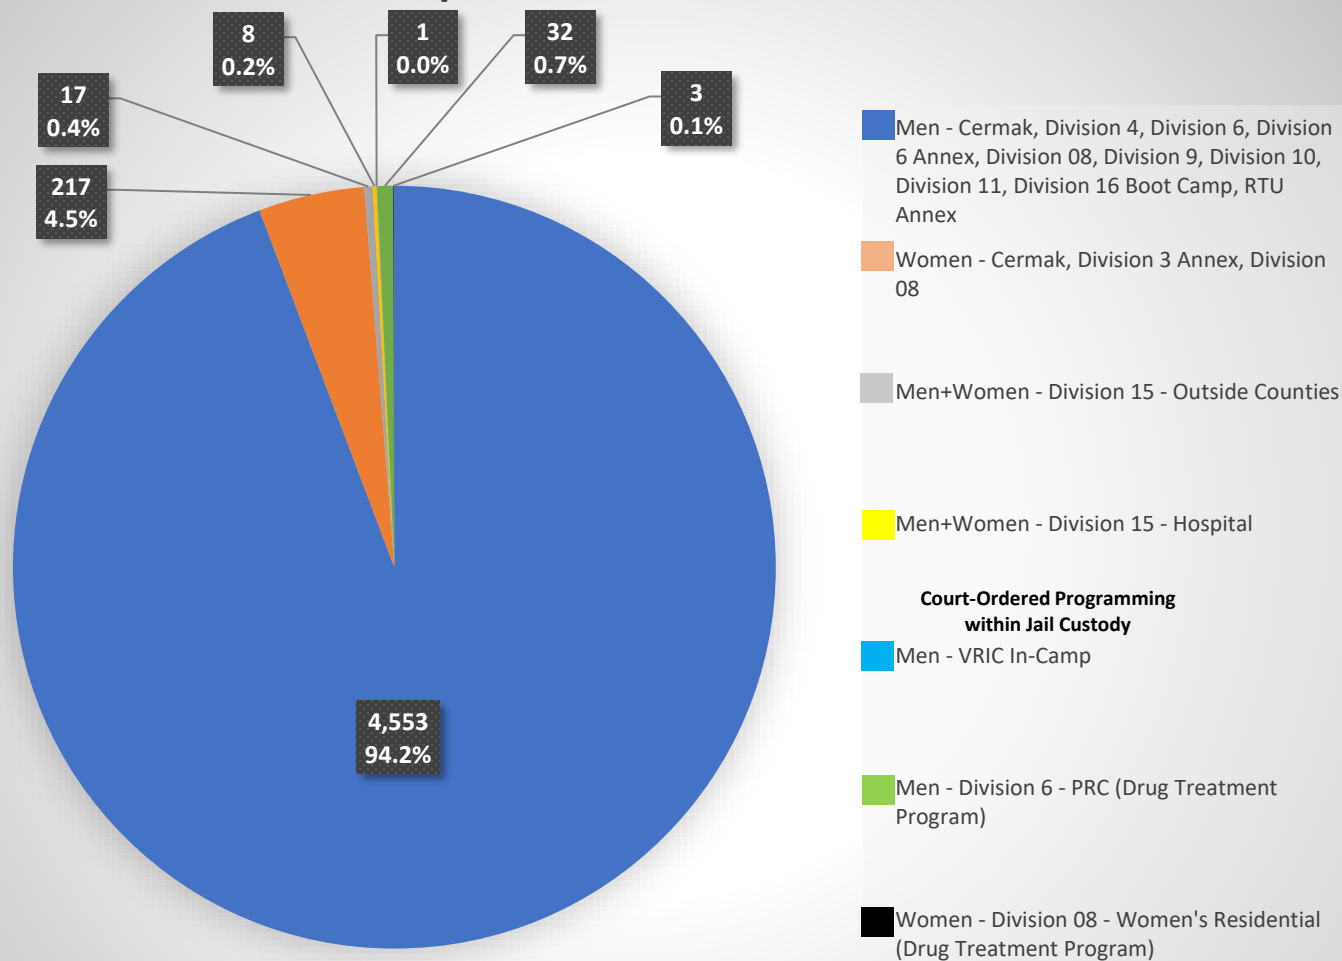

Sheriff's Daily Report

7/14/2020

Under the Custody of the Sheriff	
Total Male and Female	8,148
Jail Population	4,831
Community Corrections	3,317

Jail Population - Behind the Walls

Behind the Walls: Detainees that are physically housed under the Sheriff's custody 24 hours a day/7 days a week. This includes all populations listed on this chart - Divisional populations male & female, Outside Counties, Hospital, PRC, Women's Residential, & VRIC. Detainees in court-ordered treatment programs (PRC, Women's Residential, VRIC) are housed at CCDOC 24 hours a day/7 days week.

Sheriff's Daily Report

7/14/2020

CCSO Population Demographics

In Confinement

Gender Distribution

Race Distribution

Age Distribution

Community Corrections

Gender Distribution

Race Distribution

Age Distribution