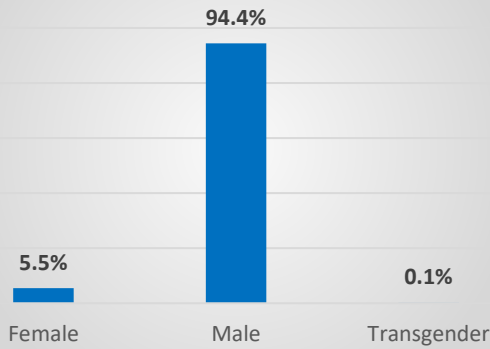

Sheriff's Daily Report

7/8/2020

CCSO Population Demographics

In Confinement

Gender Distribution