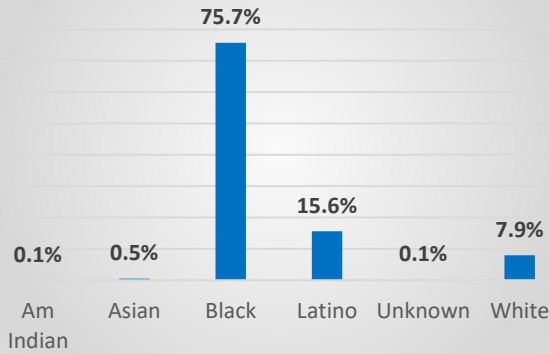

Sheriff's Daily Report

7/8/2020

Under the Custody of the Sheriff	
Total Male and Female	8,064
Jail Population	4,745
Community Corrections	3,319

Jail Population - Behind the Walls

Behind the Walls: Detainees that are physically housed under the Sheriff's custody 24 hours a day/7 days a week. This includes all populations listed on this chart - Divisional populations male & female, Outside Counties, Hospital, PRC, Women's Residential, & VRIC. Detainees in court-ordered treatment programs (PRC, Women's Residential, VRIC) are housed at CCDOC 24 hours a day/7 days week.

Sheriff's Daily Report

7/8/2020

CCSO Population Demographics

In Confinement

Gender Distribution

Race Distribution

Age Distribution

Community Corrections

Gender Distribution

Race Distribution

Age Distribution