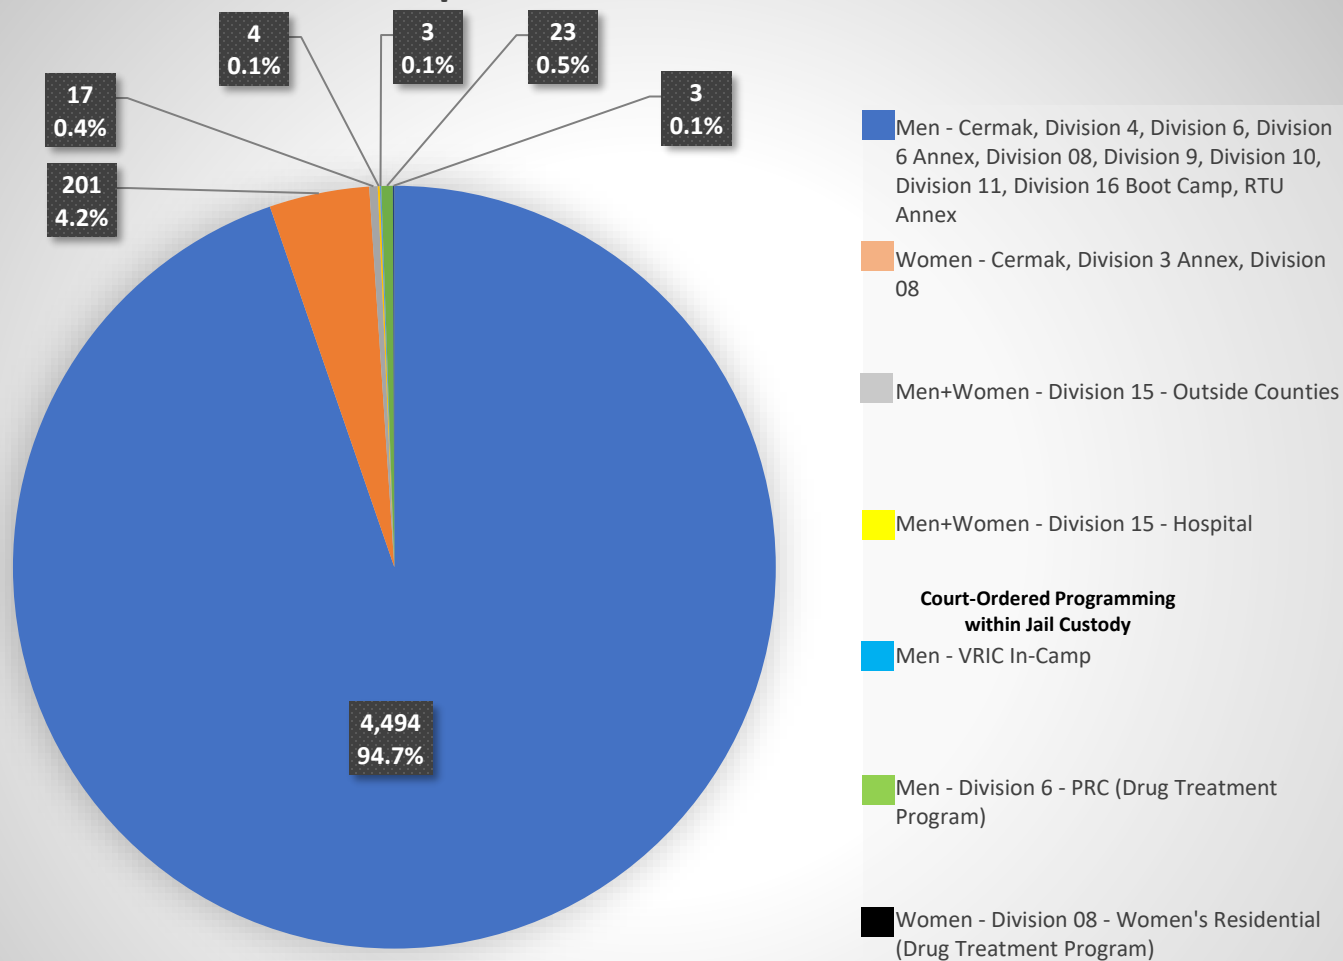

Sheriff's Daily Report

7/8/2020

Under the Custody of the Sheriff	
Total Male and Female	8,064
Jail Population	4,745
Community Corrections	3,319

Jail Population - Behind the Walls

Behind the Walls: Detainees that are physically housed under the Sheriff's custody 24 hours a day/7 days a week. This includes all populations listed on this chart - Divisional populations male & female, Outside Counties, Hospital, PRC, Women's Residential, & VRIC. Detainees in court-ordered treatment programs (PRC, Women's Residential, VRIC) are housed at CCDOC 24 hours a day/7 days week.

Sheriff's Daily Report

7/8/2020

CCSO Population Demographics

In Confinement

Gender Distribution

Race Distribution

Age Distribution

Community Corrections

Gender Distribution

Race Distribution

Age Distribution