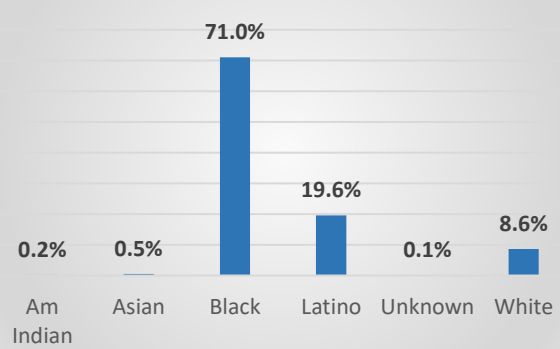

Sheriff's Daily Report

7/8/2020

Under the Custody of the Sheriff	
Total Male and Female	8,064
Jail Population	4,745
Community Corrections	3,319

Jail Population - Behind the Walls

Behind the Walls: Detainees that are physically housed under the Sheriff's custody 24 hours a day/7 days a week. This includes all populations listed on this chart - Divisional populations male & female, Outside Counties, Hospital, PRC, Women's Residential, & VRIC. Detainees in court-ordered treatment programs (PRC, Women's Residential, VRIC) are housed at CCDOC 24 hours a day/7 days week.

Sheriff's Daily Report

7/8/2020

CCSO Population Demographics

In Confinement

Gender Distribution

Race Distribution

Age Distribution

Community Corrections

Gender Distribution

Race Distribution

Age Distribution