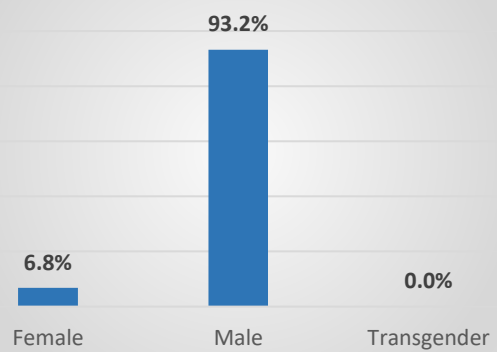

Sheriff's Daily Report

7/8/2020

Under the Custody of the Sheriff	
Total Male and Female	8,064
Jail Population	4,745
Community Corrections	3,319

Jail Population - Behind the Walls

Behind the Walls: Detainees that are physically housed under the Sheriff's custody 24 hours a day/7 days a week. This includes all populations listed on this chart - Divisional populations male & female, Outside Counties, Hospital, PRC, Women's Residential, & VRIC. Detainees in court-ordered treatment programs (PRC, Women's Residential, VRIC) are housed at CCDOC 24 hours a day/7 days week.

Sheriff's Daily Report

7/8/2020

CCSO Population Demographics

In Confinement

Gender Distribution

Race Distribution

Age Distribution

Community Corrections

Gender Distribution

Race Distribution

Age Distribution