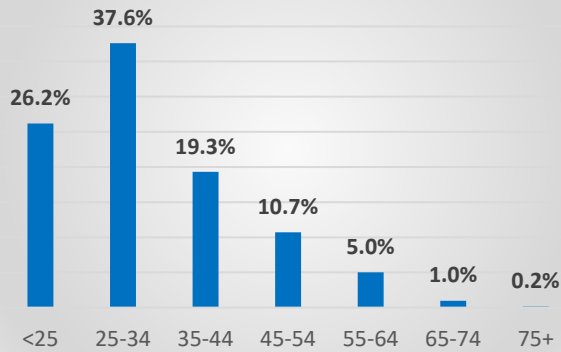

Sheriff's Daily Report

7/8/2020

Under the Custody of the Sheriff	
Total Male and Female	8,064
Jail Population	4,745
Community Corrections	3,319

Jail Population - Behind the Walls

Behind the Walls: Detainees that are physically housed under the Sheriff's custody 24 hours a day/7 days a week. This includes all populations listed on this chart - Divisional populations male & female, Outside Counties, Hospital, PRC, Women's Residential, & VRIC. Detainees in court-ordered treatment programs (PRC, Women's Residential, VRIC) are housed at CCDOC 24 hours a day/7 days week.

Sheriff's Daily Report

7/8/2020

CCSO Population Demographics

In Confinement

Gender Distribution

Race Distribution

Age Distribution

Community Corrections

Gender Distribution

Race Distribution

Age Distribution