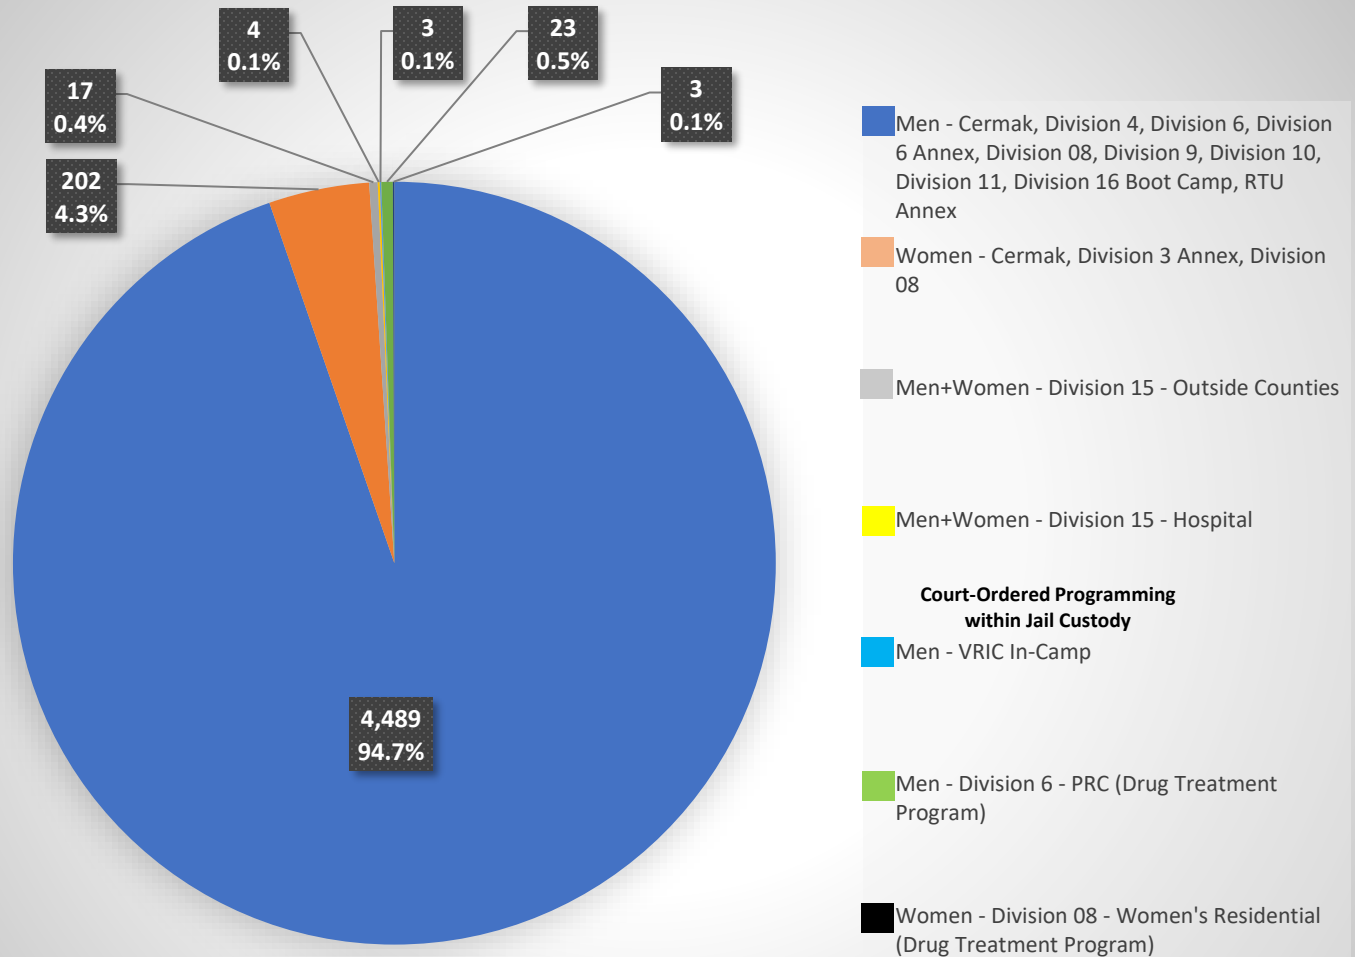

# Sheriff's Daily Report

7/7/2020

Under the Custody of the Sheriff	
<b>Total Male and Female</b>	<b>8,066</b>
Jail Population	4,741
Community Corrections	3,325

## Jail Population - Behind the Walls

Behind the Walls: Detainees that are physically housed under the Sheriff's custody 24 hours a day/7 days a week. This includes all populations listed on this chart - Divisional populations male & female, Outside Counties, Hospital, PRC, Women's Residential, & VRIC. Detainees in court-ordered treatment programs (PRC, Women's Residential, VRIC) are housed at CCDOC 24 hours a day/7 days week.

#### Race Distribution

#### Age Distribution