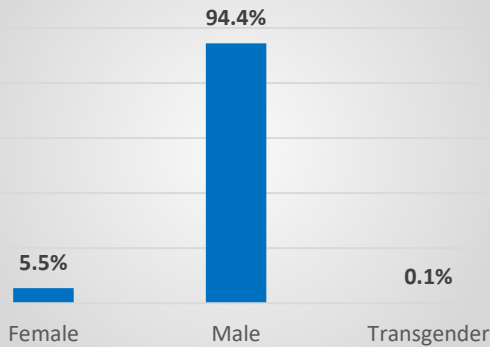

Sheriff's Daily Report

7/7/2020

CCSO Population Demographics

In Confinement

Gender Distribution