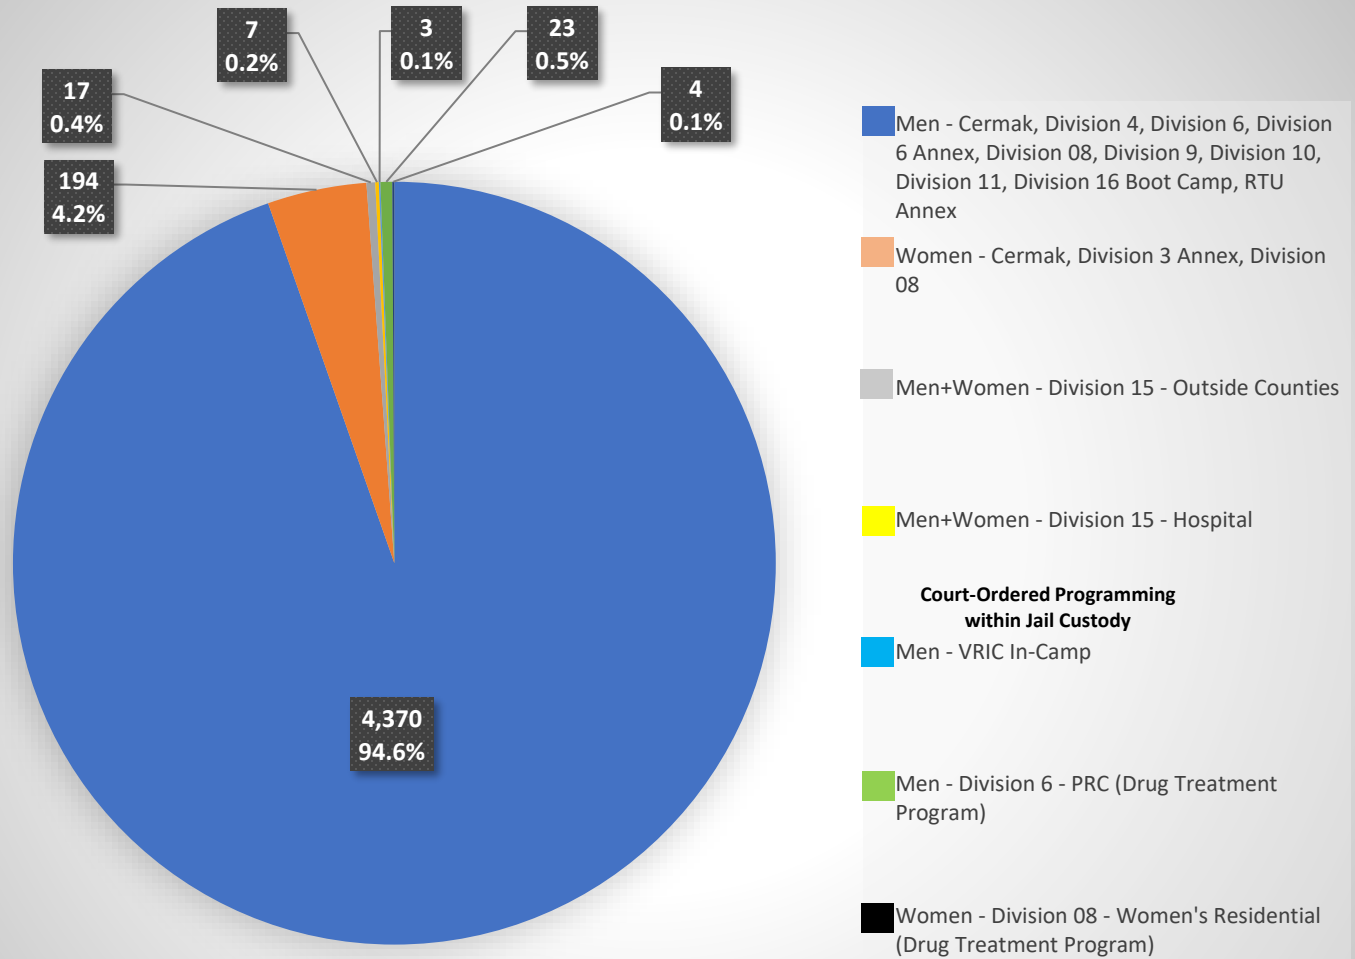

# Sheriff's Daily Report

7/1/2020

Under the Custody of the Sheriff	
<b>Total Male and Female</b>	<b>7,958</b>
Jail Population	4,618
Community Corrections	3,340

## Jail Population - Behind the Walls

Behind the Walls: Detainees that are physically housed under the Sheriff's custody 24 hours a day/7 days a week. This includes all populations listed on this chart - Divisional populations male & female, Outside Counties, Hospital, PRC, Women's Residential, & VRIC. Detainees in court-ordered treatment programs (PRC, Women's Residential, VRIC) are housed at CCDOC 24 hours a day/7 days week.

##### Race Distribution

##### Age Distribution