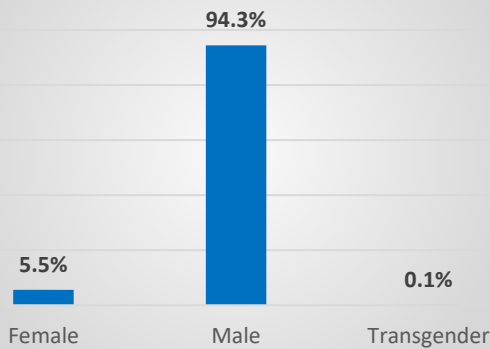

Sheriff's Daily Report

7/1/2020

CCSO Population Demographics

In Confinement

Community Corrections

Gender Distribution