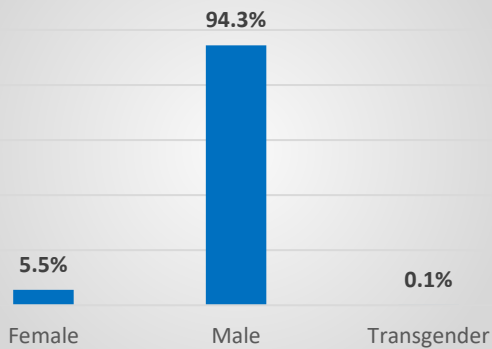

Sheriff's Daily Report

6/28/2020

CCSO Population Demographics

In Confinement

Gender Distribution