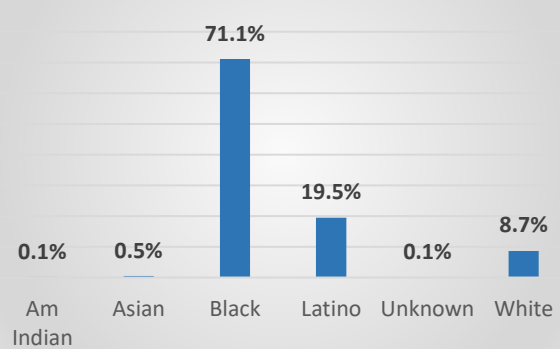

Sheriff's Daily Report

6/28/2020

Under the Custody of the Sheriff	
Total Male and Female	7,936
Jail Population	4,601
Community Corrections	3,335

Jail Population - Behind the Walls

Behind the Walls: Detainees that are physically housed under the Sheriff's custody 24 hours a day/7 days a week. This includes all populations listed on this chart - Divisional populations male & female, Outside Counties, Hospital, PRC, Women's Residential, & VRIC. Detainees in court-ordered treatment programs (PRC, Women's Residential, VRIC) are housed at CCDOC 24 hours a day/7 days week.

Sheriff's Daily Report

6/28/2020

CCSO Population Demographics

In Confinement

Gender Distribution

Race Distribution

Age Distribution

Community Corrections

Gender Distribution

Race Distribution

Age Distribution