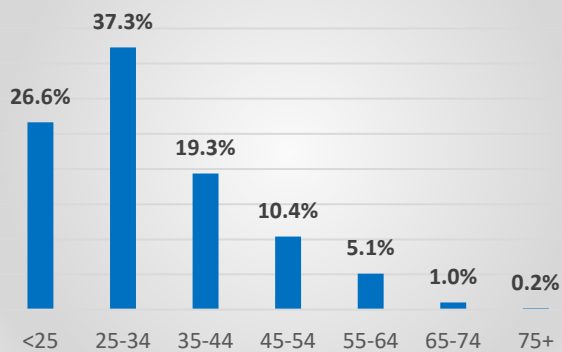

Sheriff's Daily Report

6/28/2020

Under the Custody of the Sheriff	
Total Male and Female	7,936
Jail Population	4,601
Community Corrections	3,335

Jail Population - Behind the Walls

Behind the Walls: Detainees that are physically housed under the Sheriff's custody 24 hours a day/7 days a week. This includes all populations listed on this chart - Divisional populations male & female, Outside Counties, Hospital, PRC, Women's Residential, & VRIC. Detainees in court-ordered treatment programs (PRC, Women's Residential, VRIC) are housed at CCDOC 24 hours a day/7 days week.

Sheriff's Daily Report

6/28/2020

CCSO Population Demographics

In Confinement

Gender Distribution

Race Distribution

Age Distribution

Community Corrections

Gender Distribution

Race Distribution

Age Distribution