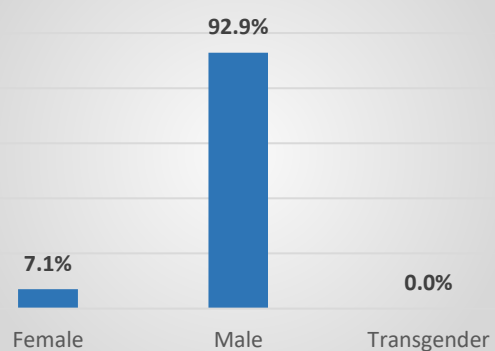

Sheriff's Daily Report

6/28/2020

Under the Custody of the Sheriff	
Total Male and Female	7,936
Jail Population	4,601
Community Corrections	3,335

Jail Population - Behind the Walls

Behind the Walls: Detainees that are physically housed under the Sheriff's custody 24 hours a day/7 days a week. This includes all populations listed on this chart - Divisional populations male & female, Outside Counties, Hospital, PRC, Women's Residential, & VRIC. Detainees in court-ordered treatment programs (PRC, Women's Residential, VRIC) are housed at CCDOC 24 hours a day/7 days week.

Sheriff's Daily Report

6/28/2020

CCSO Population Demographics

In Confinement

Gender Distribution

Race Distribution

Age Distribution

Community Corrections

Gender Distribution

Race Distribution

Age Distribution