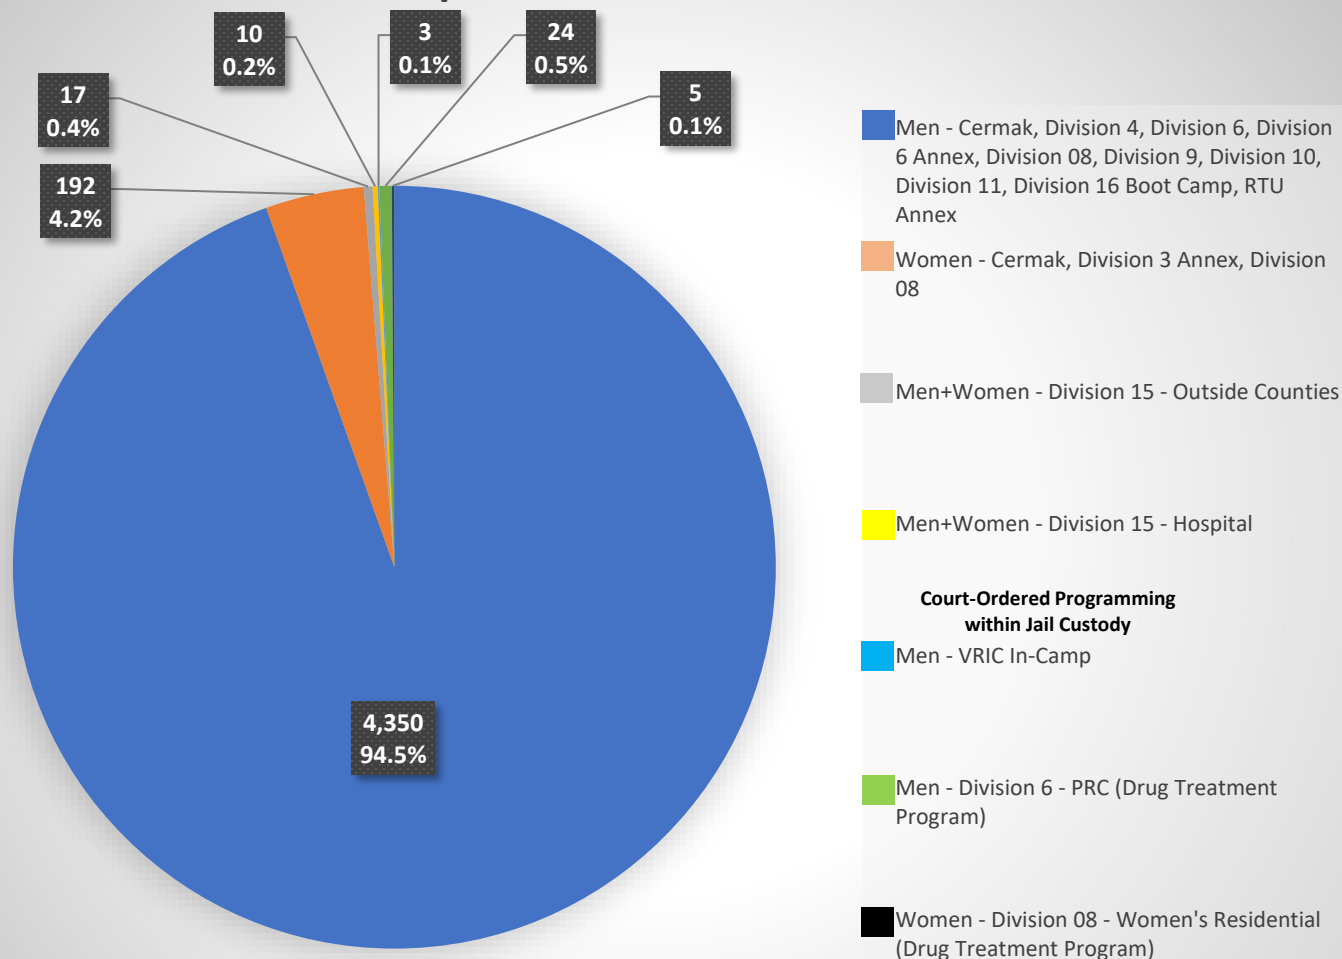

Sheriff's Daily Report

6/28/2020

Under the Custody of the Sheriff	
Total Male and Female	7,936
Jail Population	4,601
Community Corrections	3,335

Jail Population - Behind the Walls

Behind the Walls: Detainees that are physically housed under the Sheriff's custody 24 hours a day/7 days a week. This includes all populations listed on this chart - Divisional populations male & female, Outside Counties, Hospital, PRC, Women's Residential, & VRIC. Detainees in court-ordered treatment programs (PRC, Women's Residential, VRIC) are housed at CCDOC 24 hours a day/7 days week.

Sheriff's Daily Report

6/28/2020

CCSO Population Demographics

In Confinement

Gender Distribution

Race Distribution

Age Distribution

Community Corrections

Gender Distribution

Race Distribution

Age Distribution