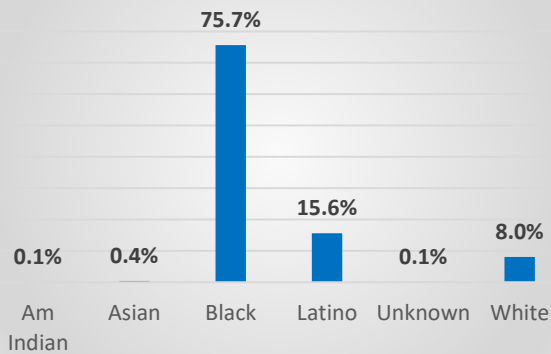

Sheriff's Daily Report

6/28/2020

Under the Custody of the Sheriff	
Total Male and Female	7,936
Jail Population	4,601
Community Corrections	3,335

Jail Population - Behind the Walls

Behind the Walls: Detainees that are physically housed under the Sheriff's custody 24 hours a day/7 days a week. This includes all populations listed on this chart - Divisional populations male & female, Outside Counties, Hospital, PRC, Women's Residential, & VRIC. Detainees in court-ordered treatment programs (PRC, Women's Residential, VRIC) are housed at CCDOC 24 hours a day/7 days week.

Sheriff's Daily Report

6/28/2020

CCSO Population Demographics

In Confinement

Gender Distribution

Race Distribution

Age Distribution

Community Corrections

Gender Distribution

Race Distribution

Age Distribution