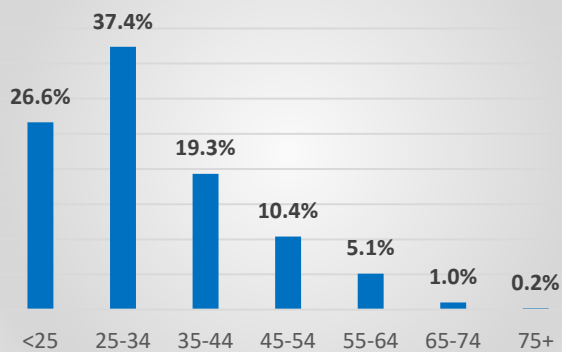

Sheriff's Daily Report

6/26/2020

Under the Custody of the Sheriff	
Total Male and Female	7,932
Jail Population	4,608
Community Corrections	3,324

Jail Population - Behind the Walls

Behind the Walls: Detainees that are physically housed under the Sheriff's custody 24 hours a day/7 days a week. This includes all populations listed on this chart - Divisional populations male & female, Outside Counties, Hospital, PRC, Women's Residential, & VRIC. Detainees in court-ordered treatment programs (PRC, Women's Residential, VRIC) are housed at CCDOC 24 hours a day/7 days week.

Sheriff's Daily Report

6/26/2020

CCSO Population Demographics

In Confinement

Gender Distribution

Race Distribution

Age Distribution

Community Corrections

Gender Distribution

Race Distribution

Age Distribution