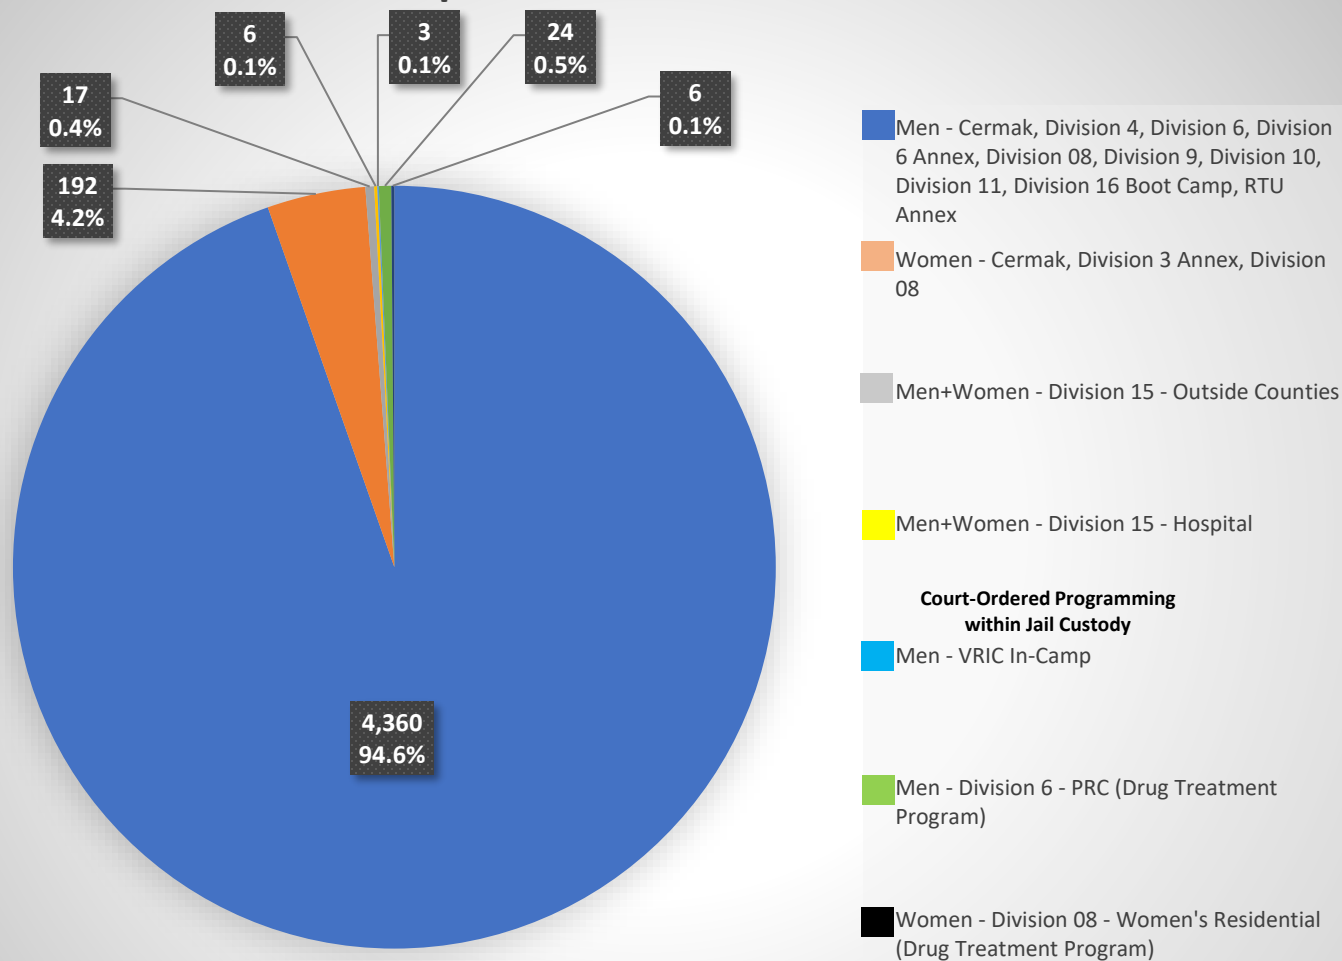

Sheriff's Daily Report

6/26/2020

Under the Custody of the Sheriff	
Total Male and Female	7,932
Jail Population	4,608
Community Corrections	3,324

Jail Population - Behind the Walls

Behind the Walls: Detainees that are physically housed under the Sheriff's custody 24 hours a day/7 days a week. This includes all populations listed on this chart - Divisional populations male & female, Outside Counties, Hospital, PRC, Women's Residential, & VRIC. Detainees in court-ordered treatment programs (PRC, Women's Residential, VRIC) are housed at CCDOC 24 hours a day/7 days week.

Sheriff's Daily Report

6/26/2020

CCSO Population Demographics

In Confinement

Gender Distribution

Race Distribution

Age Distribution

Community Corrections

Gender Distribution

Race Distribution

Age Distribution