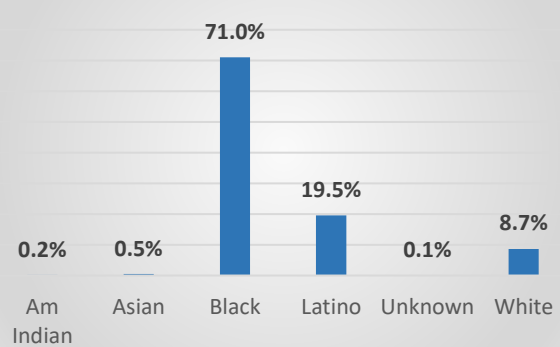

Sheriff's Daily Report

6/26/2020

Under the Custody of the Sheriff	
Total Male and Female	7,932
Jail Population	4,608
Community Corrections	3,324

Jail Population - Behind the Walls

Behind the Walls: Detainees that are physically housed under the Sheriff's custody 24 hours a day/7 days a week. This includes all populations listed on this chart - Divisional populations male & female, Outside Counties, Hospital, PRC, Women's Residential, & VRIC. Detainees in court-ordered treatment programs (PRC, Women's Residential, VRIC) are housed at CCDOC 24 hours a day/7 days week.

Sheriff's Daily Report

6/26/2020

CCSO Population Demographics

In Confinement

Gender Distribution

Race Distribution

Age Distribution

Community Corrections

Gender Distribution

Race Distribution

Age Distribution