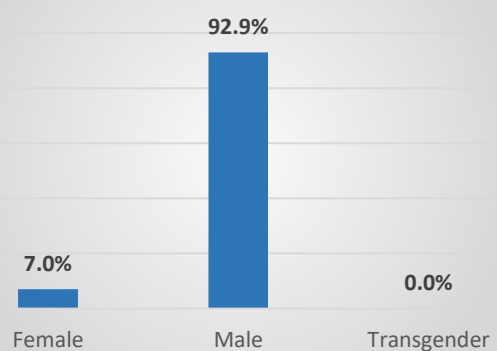

Sheriff's Daily Report

6/26/2020

Under the Custody of the Sheriff	
Total Male and Female	7,932
Jail Population	4,608
Community Corrections	3,324

Jail Population - Behind the Walls

Behind the Walls: Detainees that are physically housed under the Sheriff's custody 24 hours a day/7 days a week. This includes all populations listed on this chart - Divisional populations male & female, Outside Counties, Hospital, PRC, Women's Residential, & VRIC. Detainees in court-ordered treatment programs (PRC, Women's Residential, VRIC) are housed at CCDOC 24 hours a day/7 days week.

Sheriff's Daily Report

6/26/2020

CCSO Population Demographics

In Confinement

Gender Distribution

Race Distribution

Age Distribution

Community Corrections

Gender Distribution

Race Distribution

Age Distribution