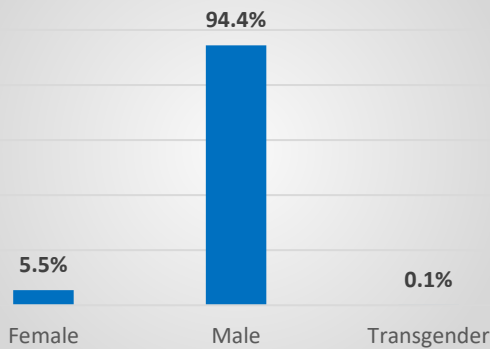

Sheriff's Daily Report

6/26/2020

CCSO Population Demographics

In Confinement

Gender Distribution