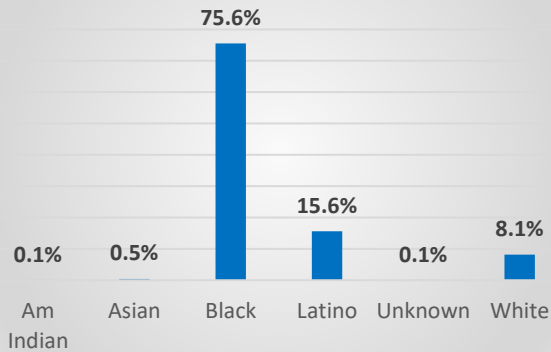

Sheriff's Daily Report

6/26/2020

Under the Custody of the Sheriff	
Total Male and Female	7,932
Jail Population	4,608
Community Corrections	3,324

Jail Population - Behind the Walls

Behind the Walls: Detainees that are physically housed under the Sheriff's custody 24 hours a day/7 days a week. This includes all populations listed on this chart - Divisional populations male & female, Outside Counties, Hospital, PRC, Women's Residential, & VRIC. Detainees in court-ordered treatment programs (PRC, Women's Residential, VRIC) are housed at CCDOC 24 hours a day/7 days week.

Sheriff's Daily Report

6/26/2020

CCSO Population Demographics

In Confinement

Gender Distribution

Race Distribution

Age Distribution

Community Corrections

Gender Distribution

Race Distribution

Age Distribution