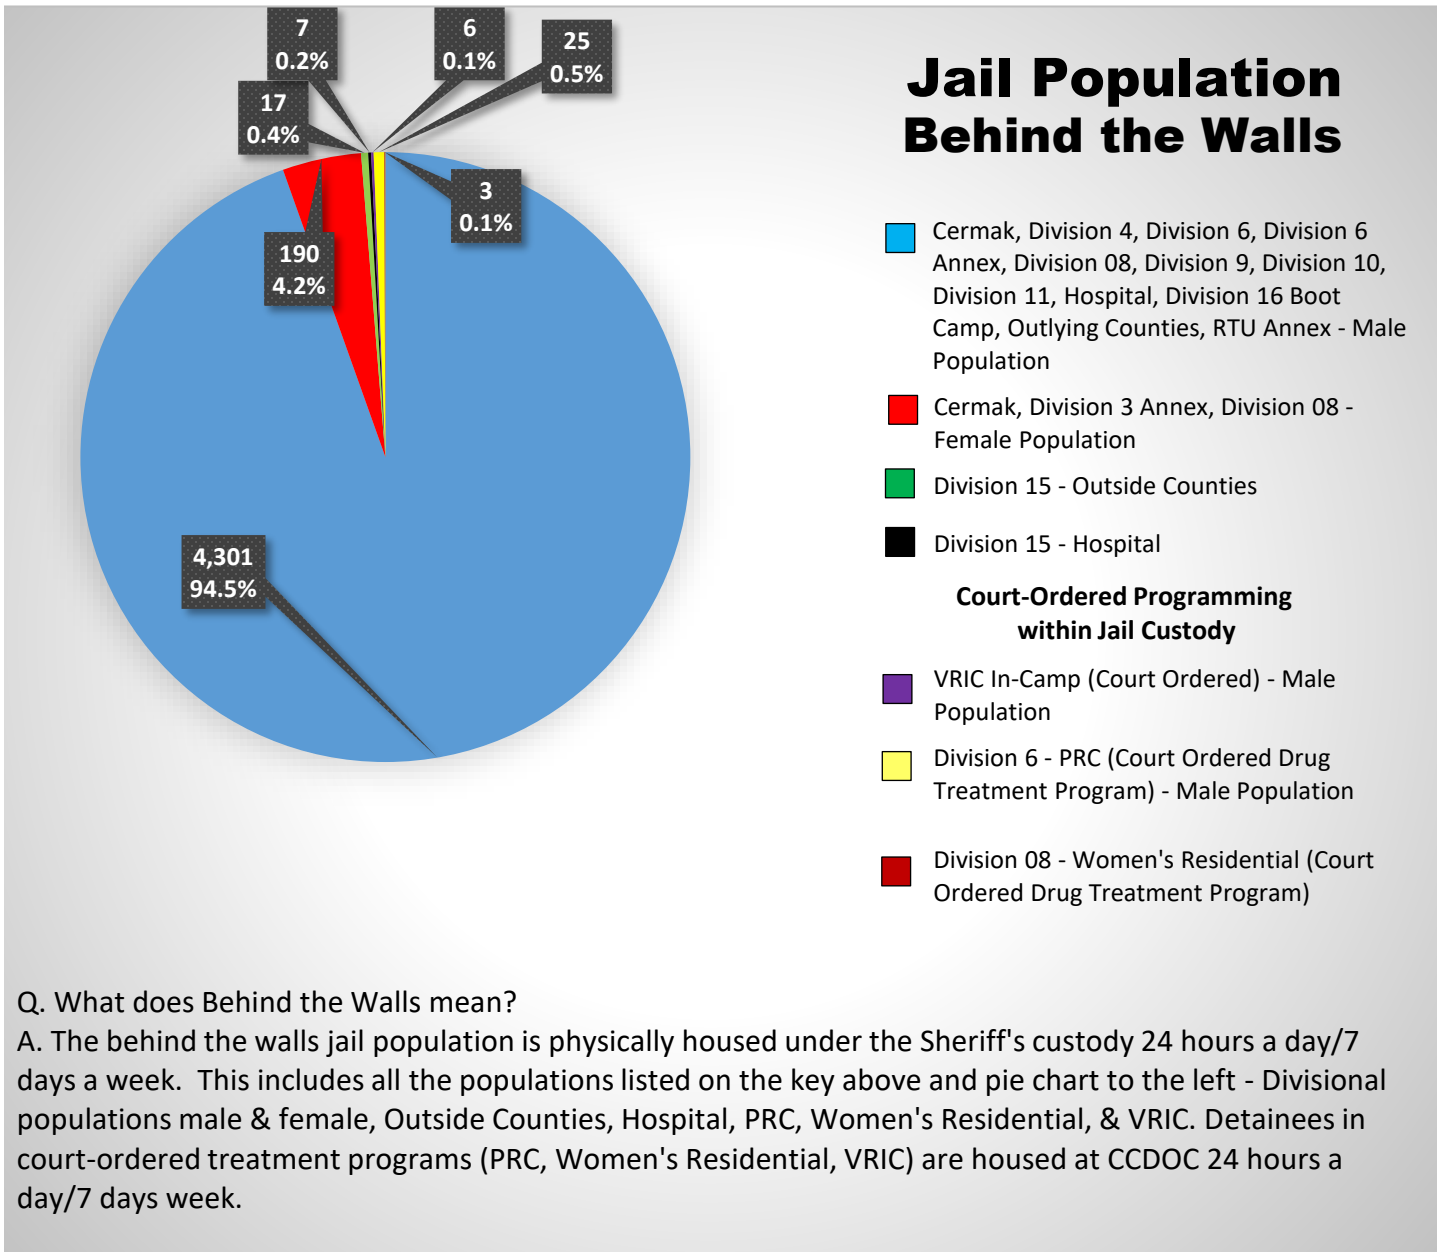

Sheriff's Daily Report 6/20/2020

Under the Custody of the Sheriff	
TOTAL MALE AND FEMALE	7,891
Jail Population	4,549
Community Corrections	3,342

Sheriff's Daily Report
6/20/2020

CCSO Population Demographics