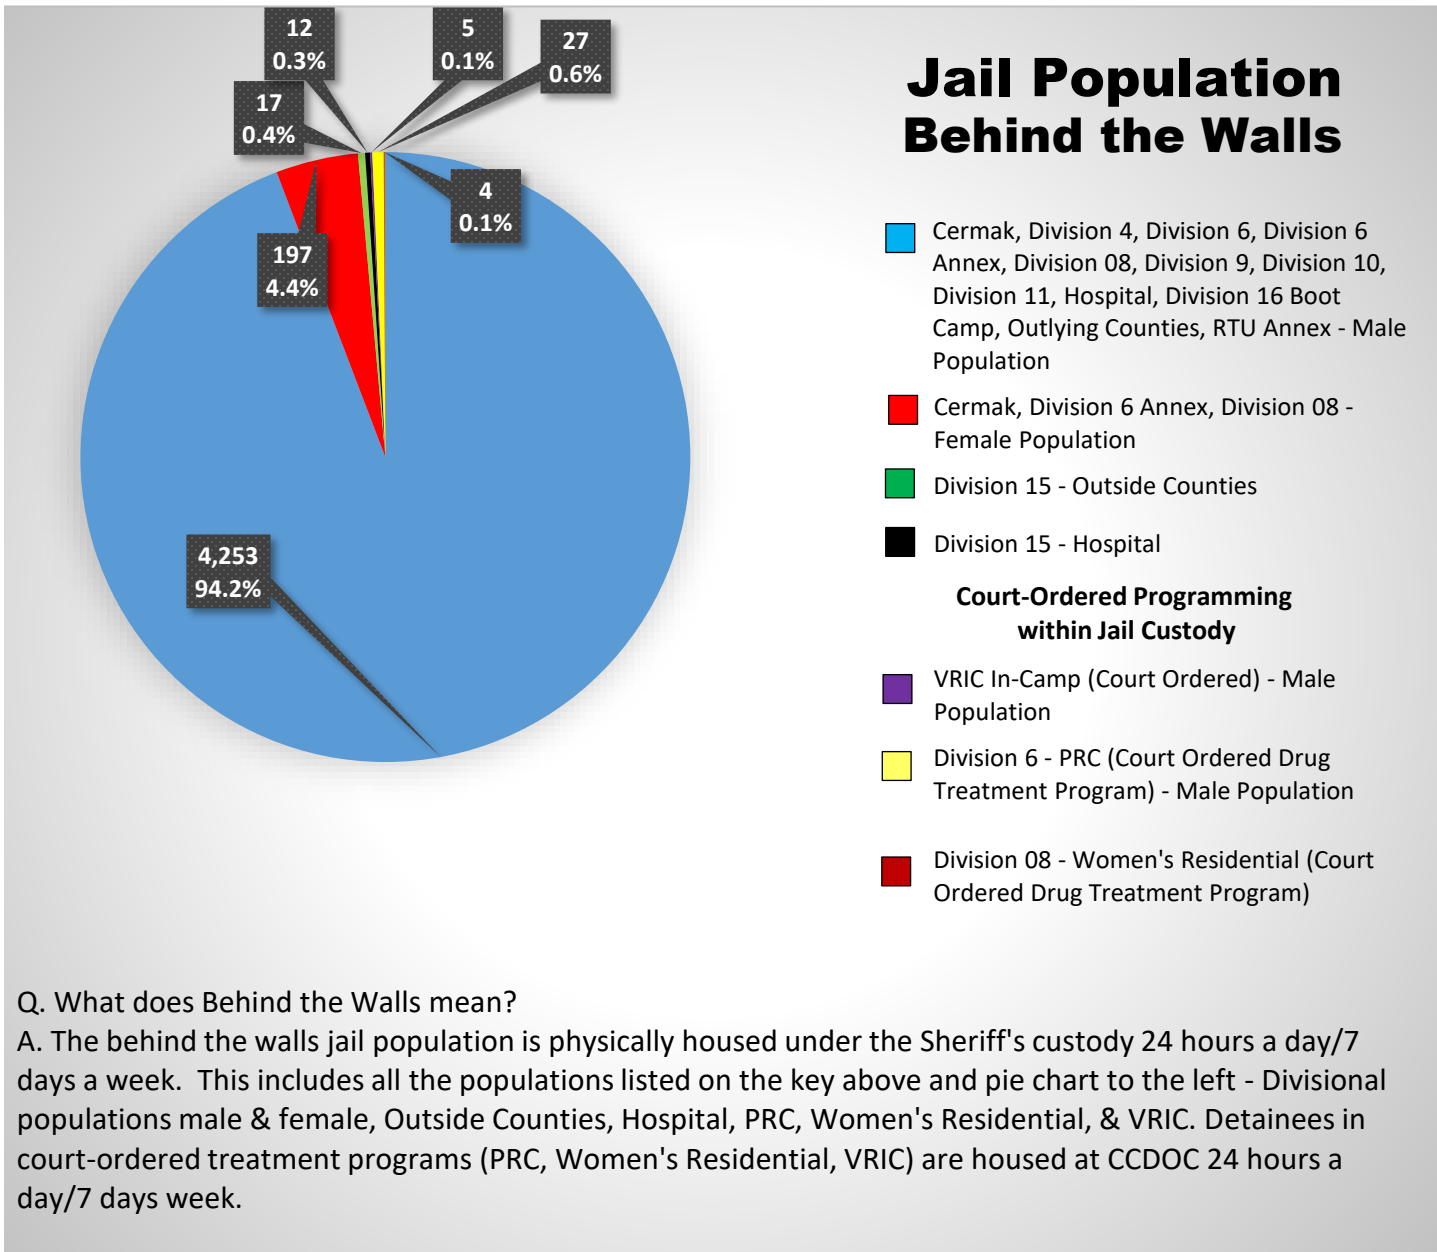

Sheriff's Daily Report 6/15/2020

Under the Custody of the Sheriff	
TOTAL MALE AND FEMALE	7,869
Jail Population	4,515
Community Corrections	3,354

Sheriff's Daily Report
6/15/2020

CCSO Population Demographics