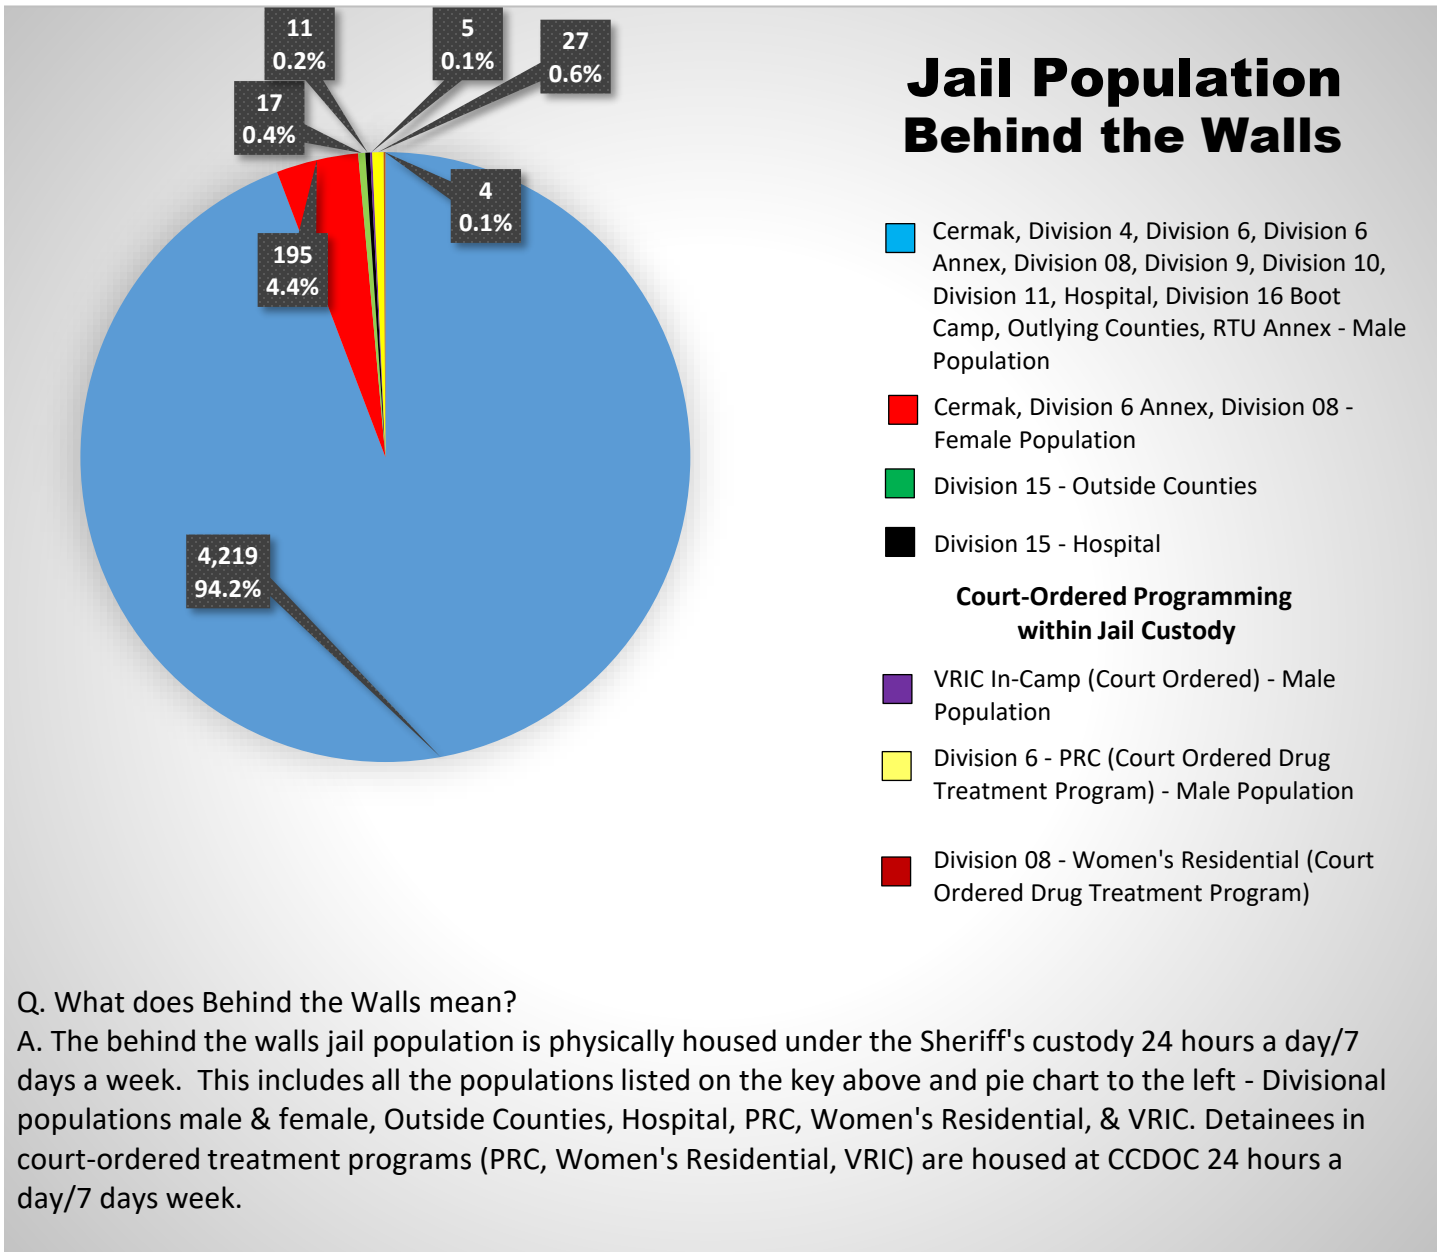

Sheriff's Daily Report

6/13/2020

Under the Custody of the Sheriff	
TOTAL MALE AND FEMALE	7,830
Jail Population	4,478
Community Corrections	3,352

Sheriff's Daily Report
6/13/2020

CCSO Population Demographics