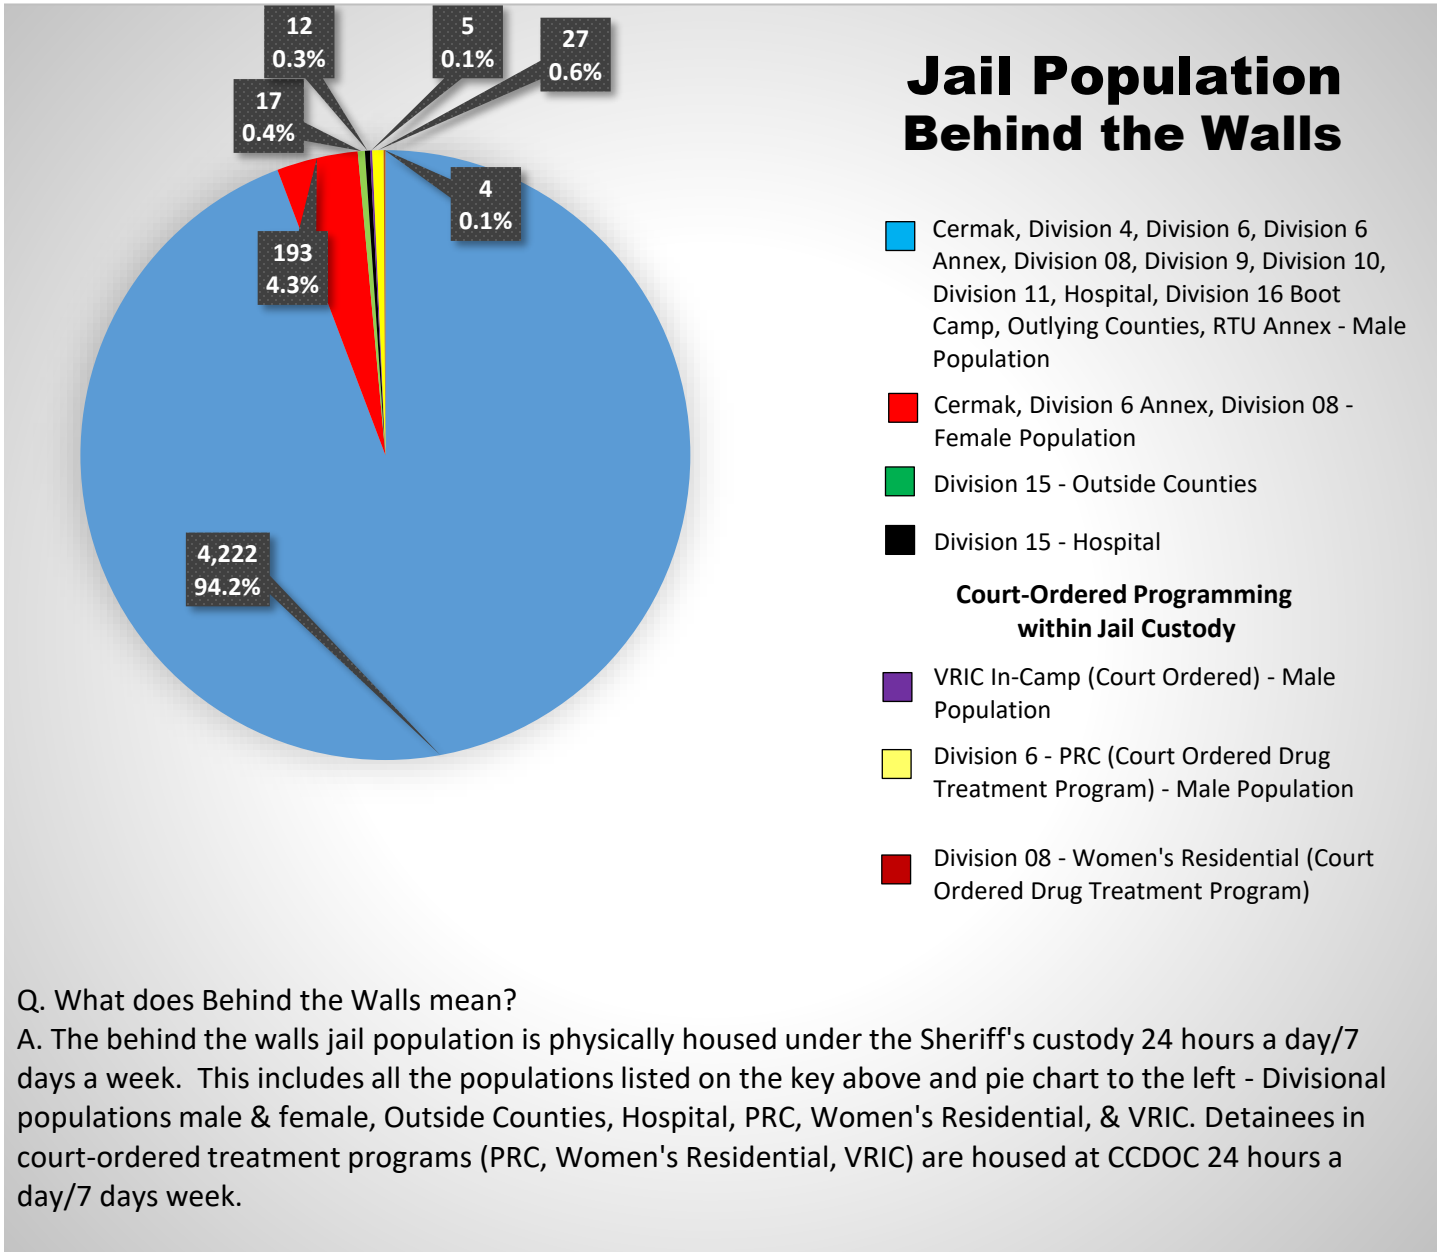

Sheriff's Daily Report 6/12/2020

Under the Custody of the Sheriff	
TOTAL MALE AND FEMALE	7,827
Jail Population	4,480
Community Corrections	3,347

Sheriff's Daily Report
6/12/2020

CCSO Population Demographics