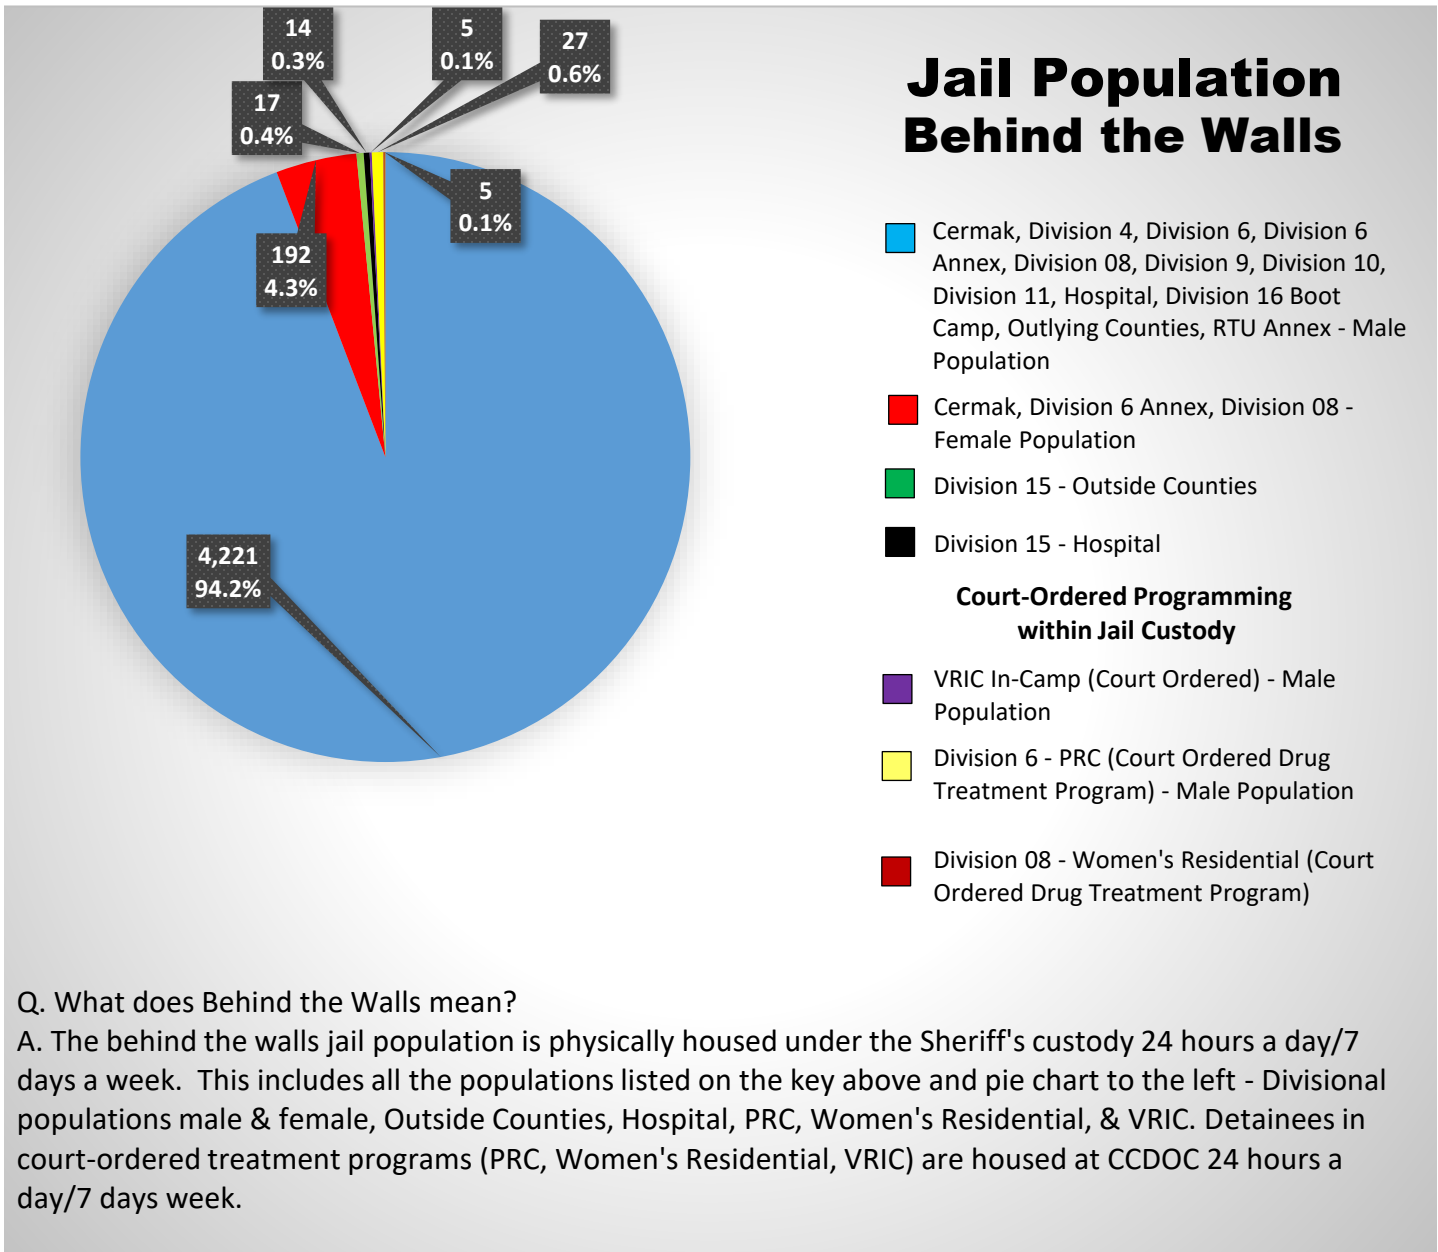

Sheriff's Daily Report 6/11/2020

Under the Custody of the Sheriff	
TOTAL MALE AND FEMALE	7,826
Jail Population	4,481
Community Corrections	3,345

Sheriff's Daily Report

6/11/2020

CCSO Population Demographics