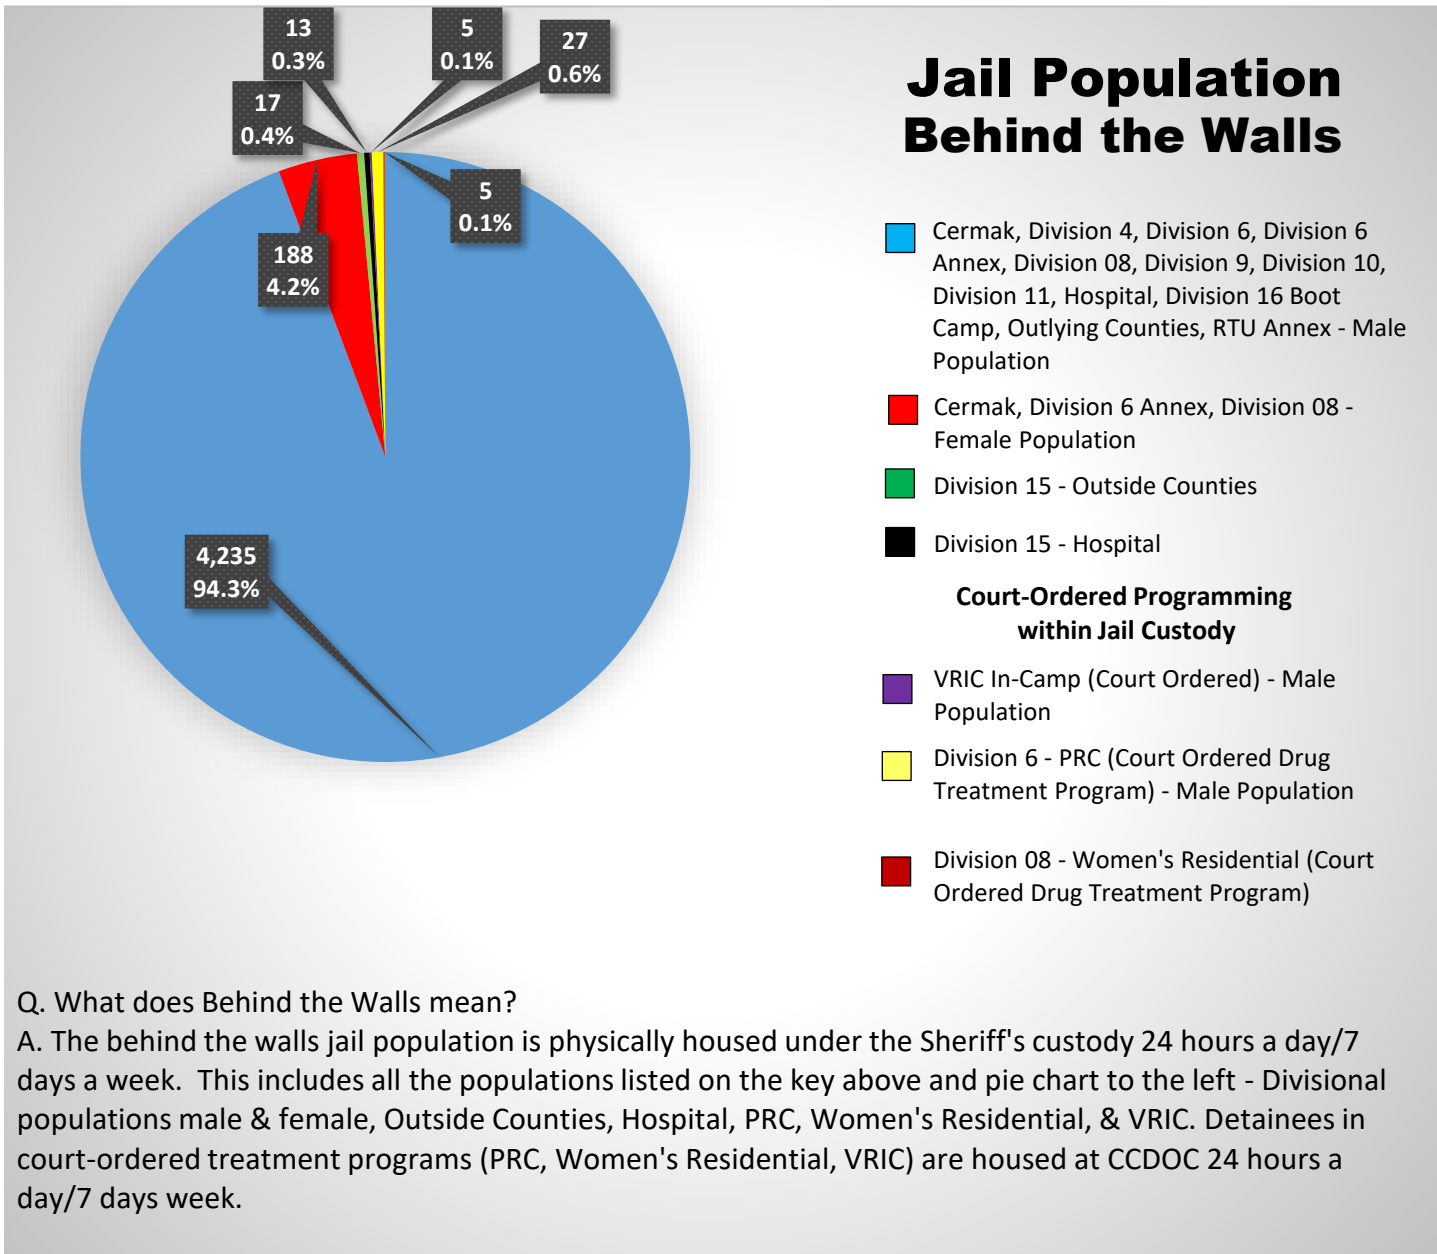

Sheriff's Daily Report 6/10/2020

Under the Custody of the Sheriff	
TOTAL MALE AND FEMALE	7,821
Jail Population	4,490
Community Corrections	3,331

Sheriff's Daily Report
6/10/2020

CCSO Population Demographics