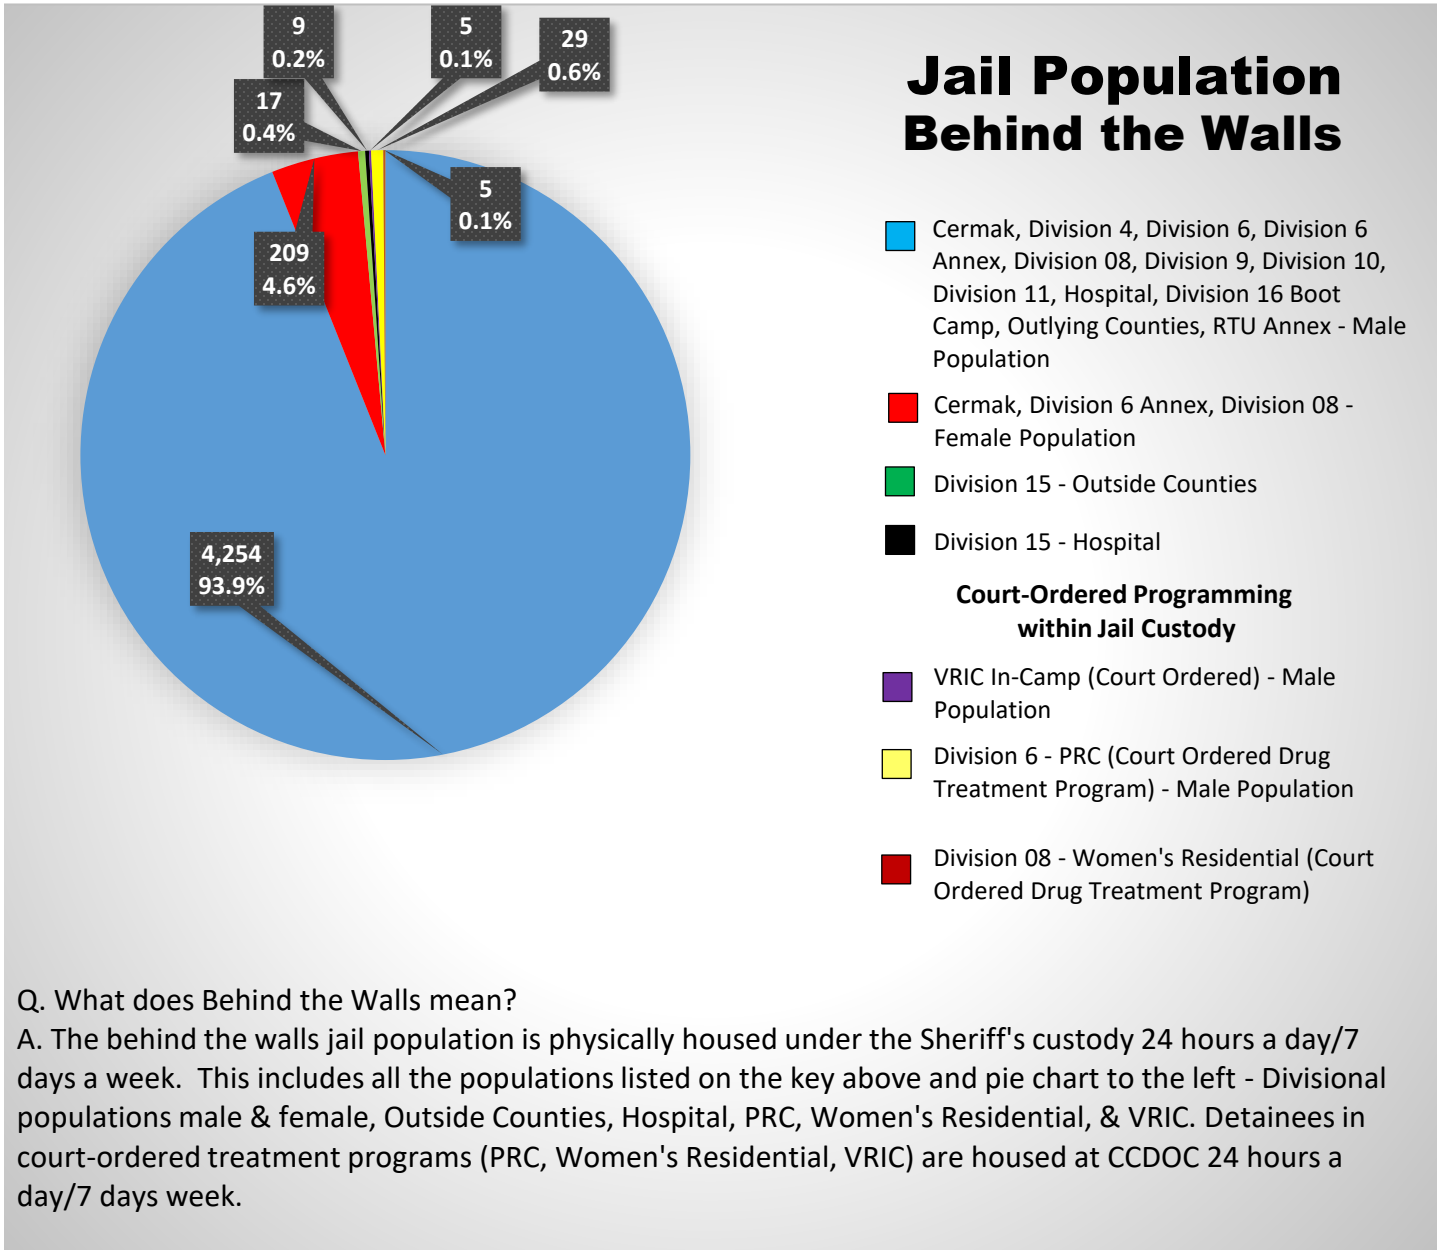

## Sheriff's Daily Report 6/4/2020

Under the Custody of the Sheriff	
<b>TOTAL MALE AND FEMALE</b>	<b>7,752</b>
Jail Population	4,528
Community Corrections	3,224

## Sheriff's Daily Report

6/4/2020

### CCSO Population Demographics