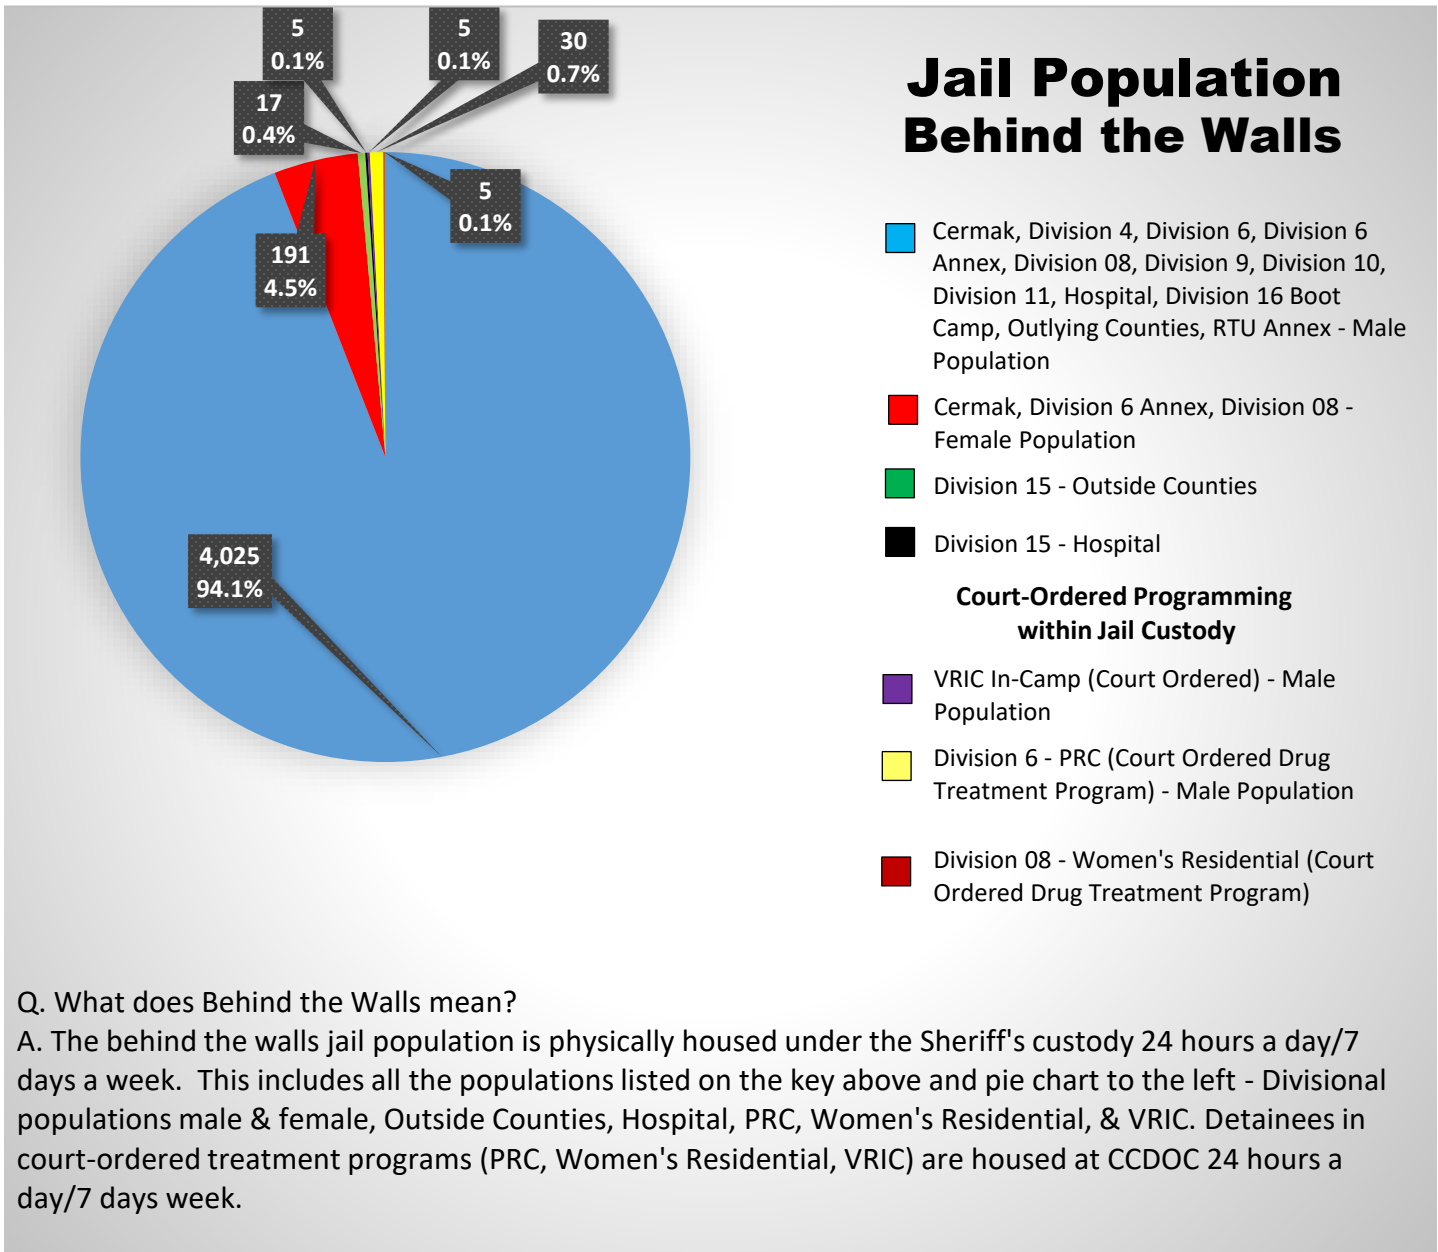

Sheriff's Daily Report 5/28/2020

Under the Custody of the Sheriff	
TOTAL MALE AND FEMALE	7,475
Jail Population	4,278
Community Corrections	3,197

Sheriff's Daily Report
5/28/2020

CCSO Population Demographics