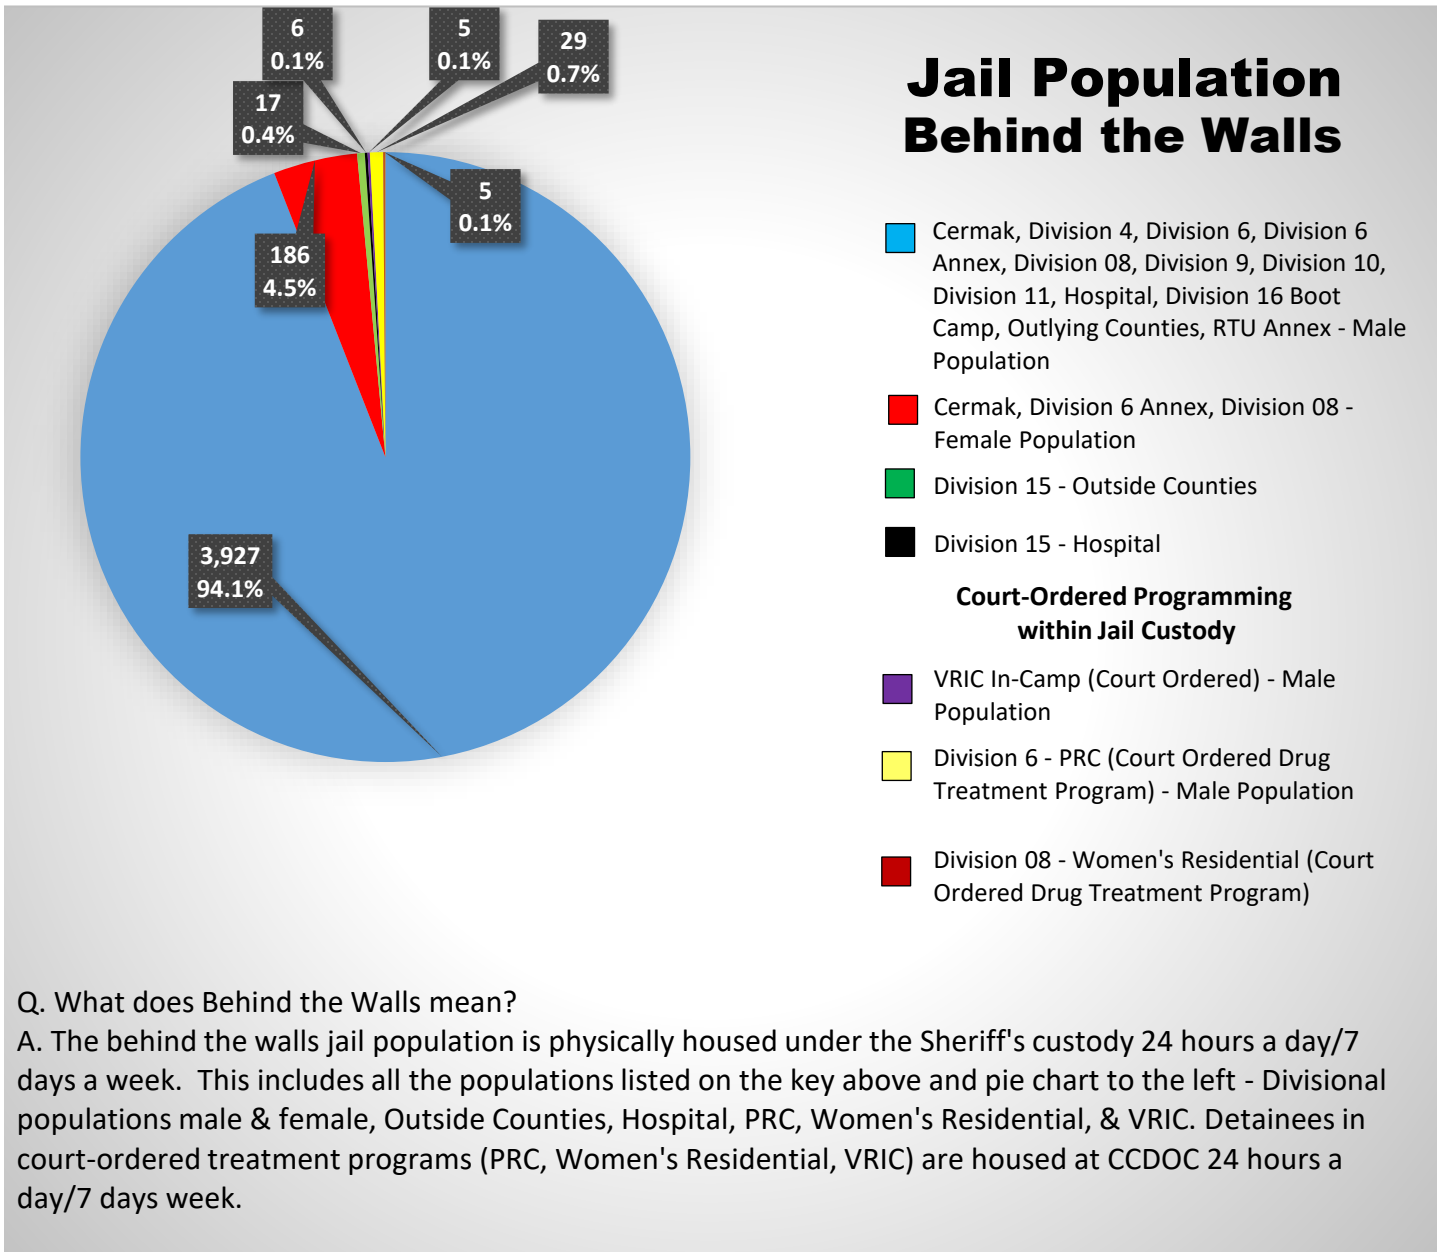

Sheriff's Daily Report 5/24/2020

Under the Custody of the Sheriff	
TOTAL MALE AND FEMALE	7,369
Jail Population	4,175
Community Corrections	3,194

Sheriff's Daily Report
5/24/2020

CCSO Population Demographics