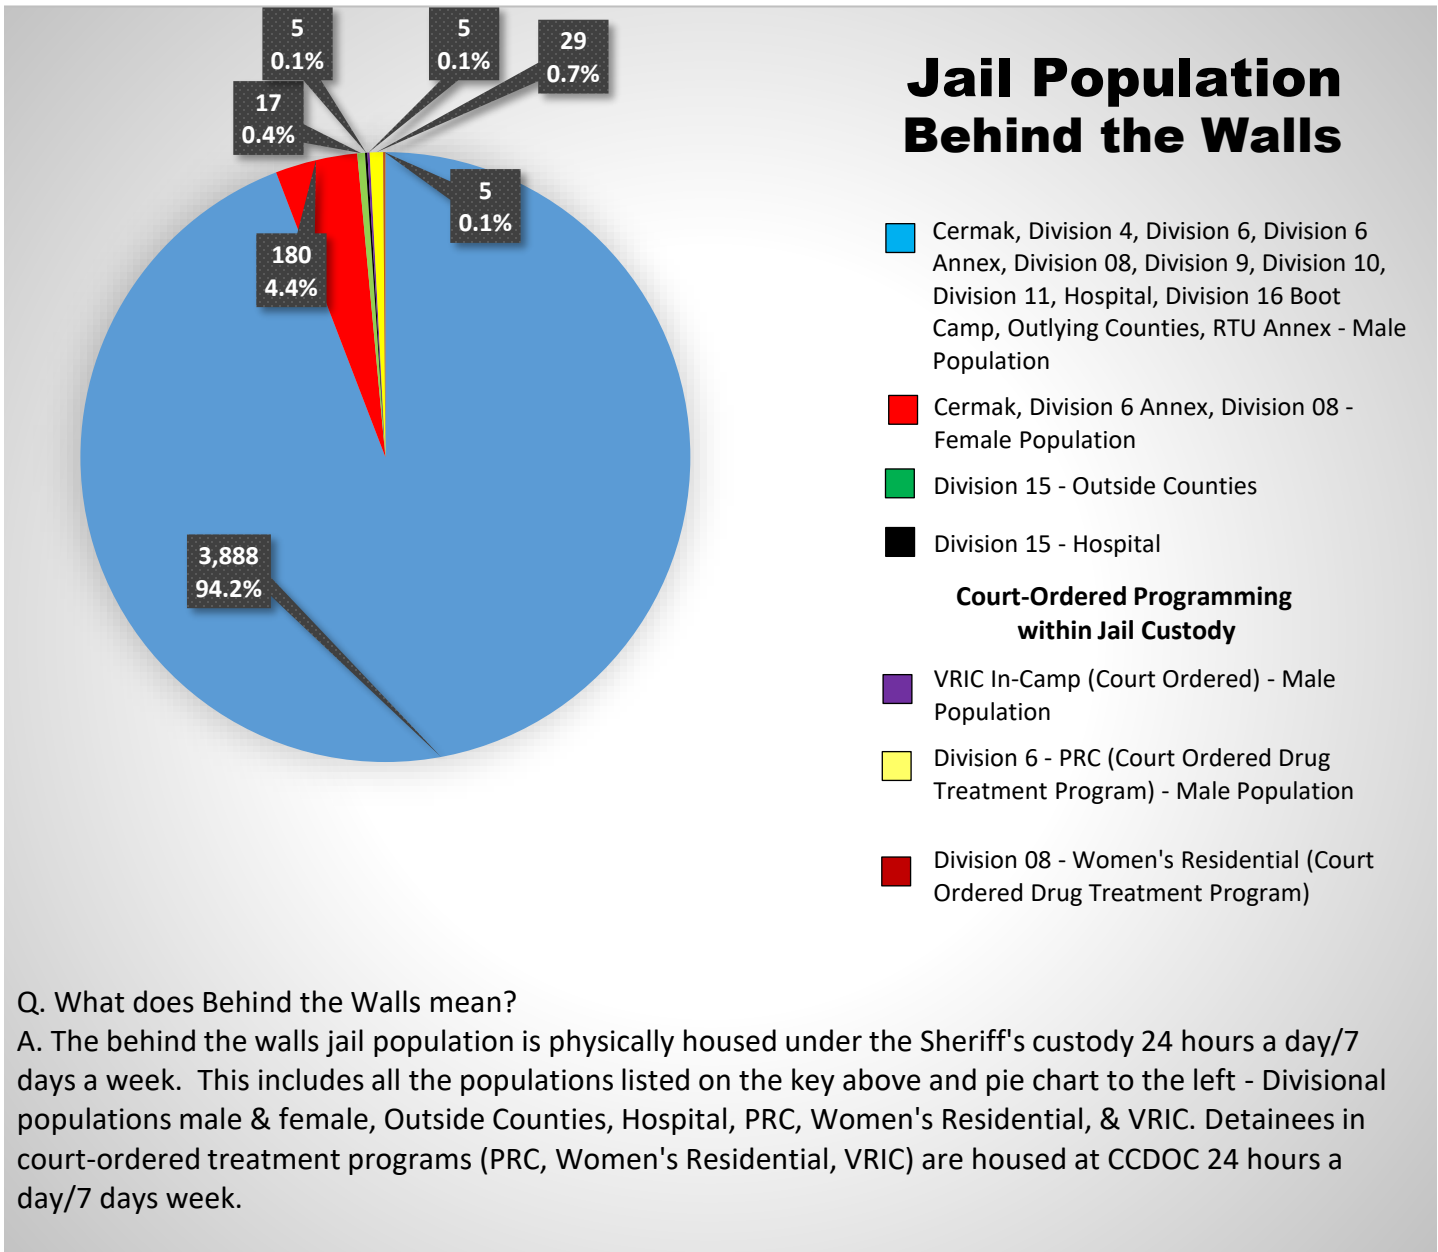

## Sheriff's Daily Report 5/23/2020

Under the Custody of the Sheriff	
<b>TOTAL MALE AND FEMALE</b>	<b>7,309</b>
Jail Population	4,129
Community Corrections	3,180

Sheriff's Daily Report  
5/23/2020

CCSO Population Demographics