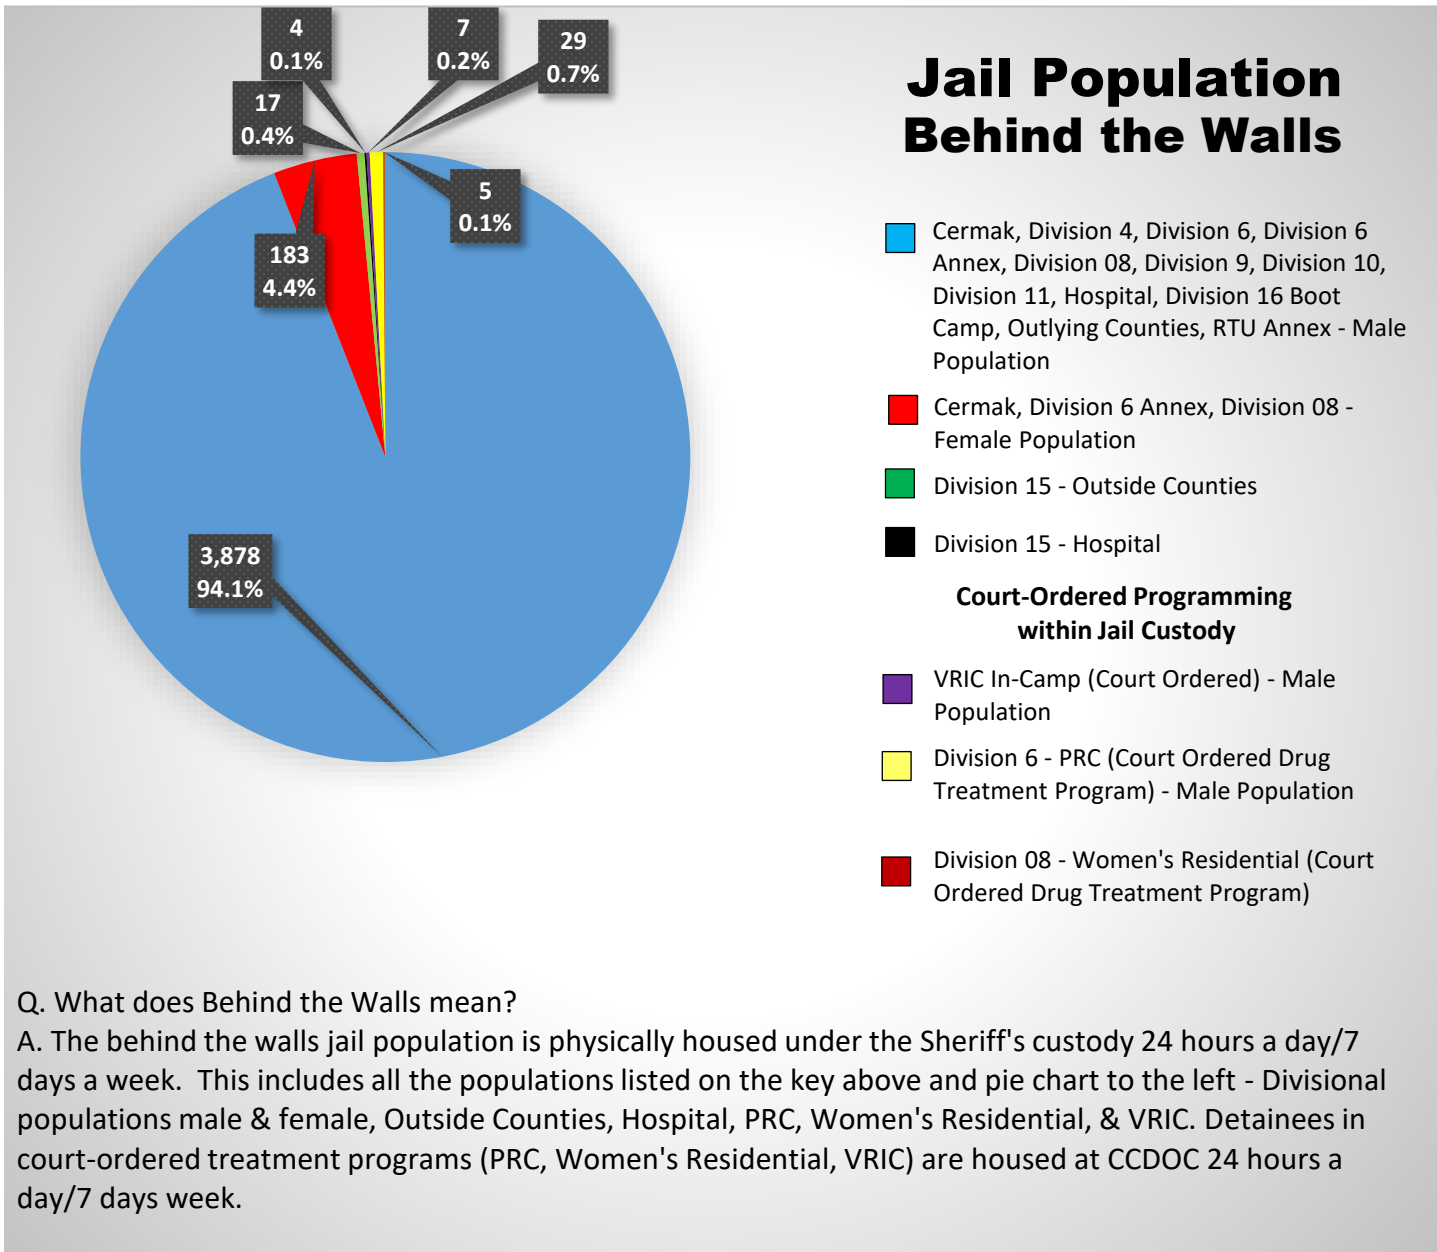

# Sheriff's Daily Report

## 5/22/2020

Under the Custody of the Sheriff	
<b>TOTAL MALE AND FEMALE</b>	<b>7,302</b>
Jail Population	4,123
Community Corrections	3,179

Sheriff's Daily Report  
5/22/2020

CCSO Population Demographics