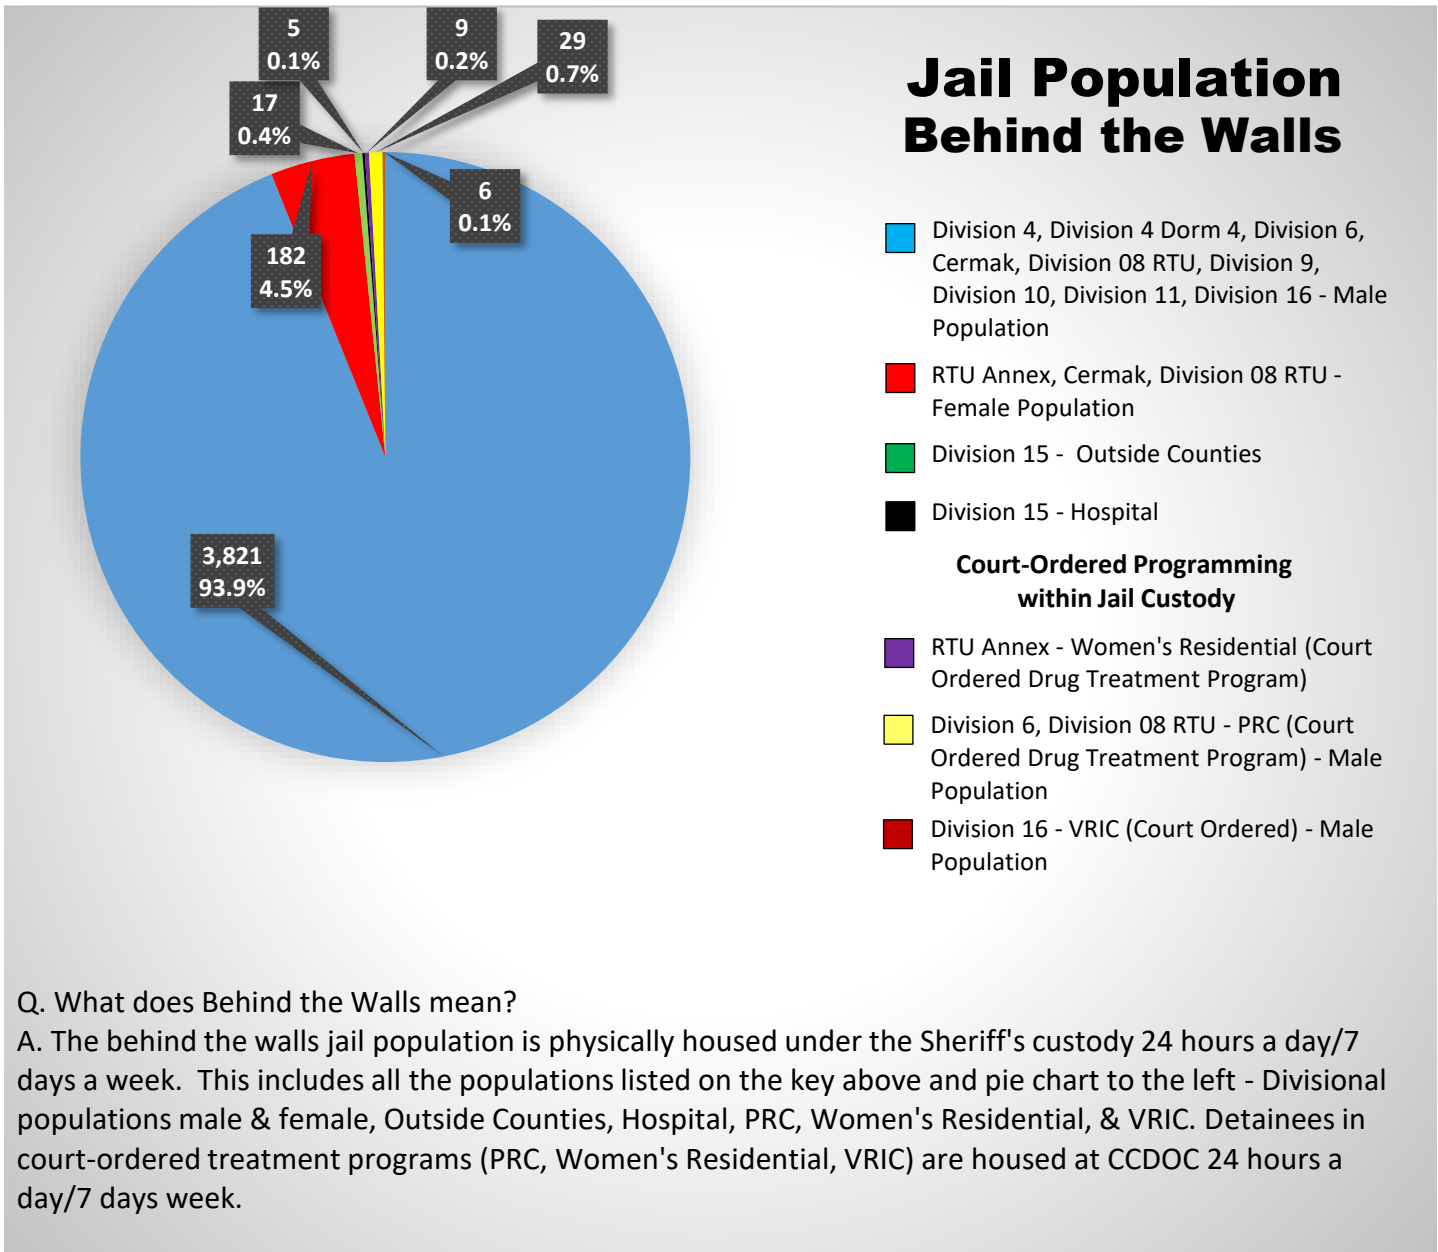

Sheriff's Daily Report 5/17/2020

Under the Custody of the Sheriff	
TOTAL MALE AND FEMALE	7,260
Jail Population	4,069
Community Corrections	3,191

Sheriff's Daily Report
5/17/2020

CCSO Population Demographics