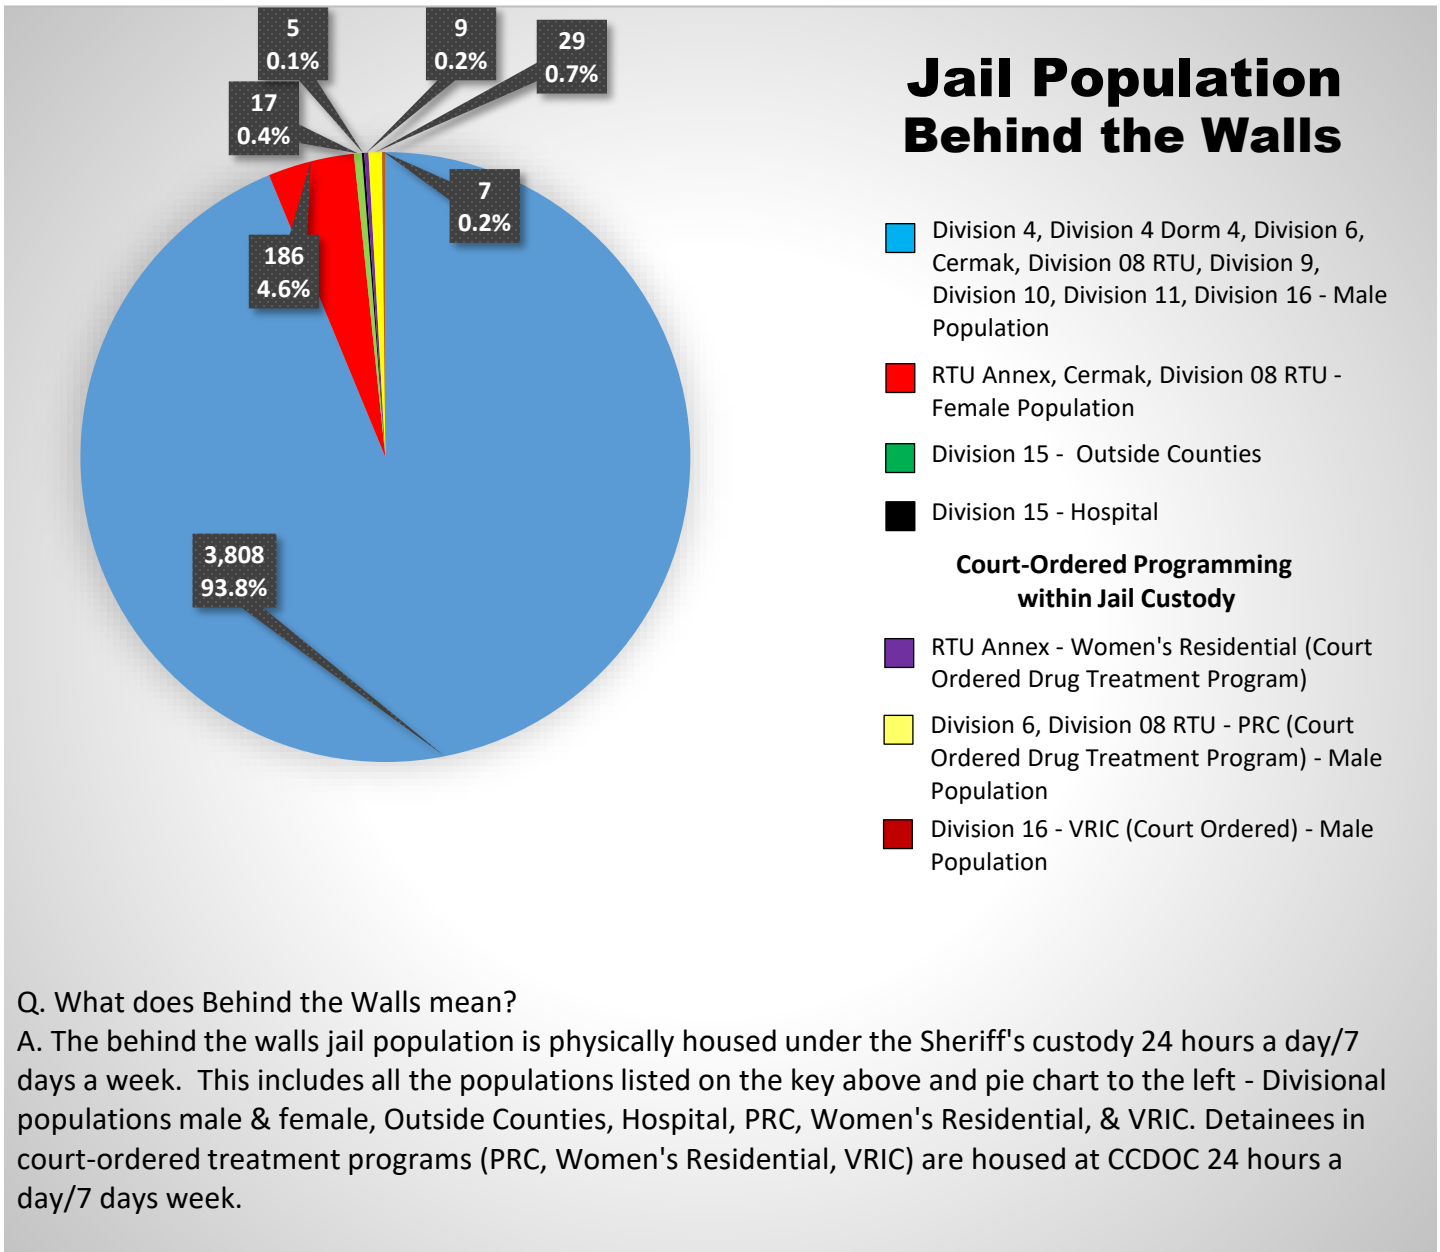

Sheriff's Daily Report 5/15/2020

Under the Custody of the Sheriff	
TOTAL MALE AND FEMALE	7,247
Jail Population	4,061
Community Corrections	3,186

Sheriff's Daily Report
5/15/2020

CCSO Population Demographics