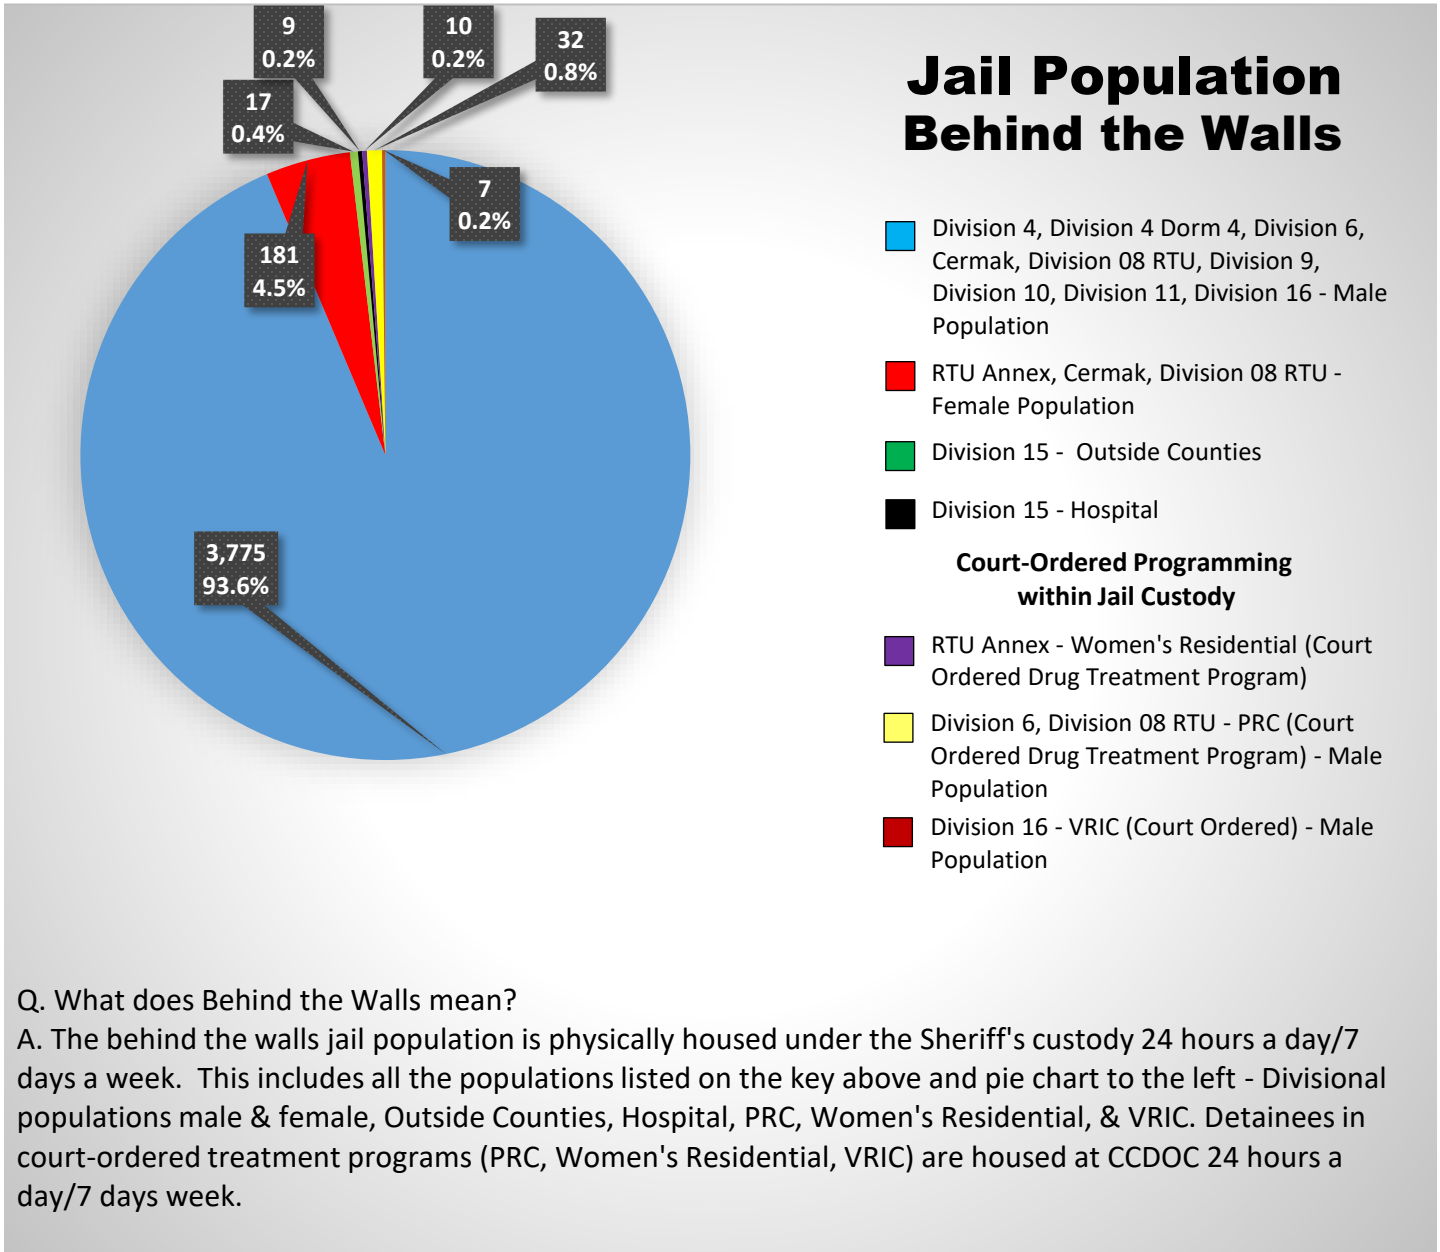

## Sheriff's Daily Report 5/9/2020

Under the Custody of the Sheriff	
<b>TOTAL MALE AND FEMALE</b>	<b>7,194</b>
Jail Population	4,031
Community Corrections	3,163

## Sheriff's Daily Report

5/9/2020

### CCSO Population Demographics