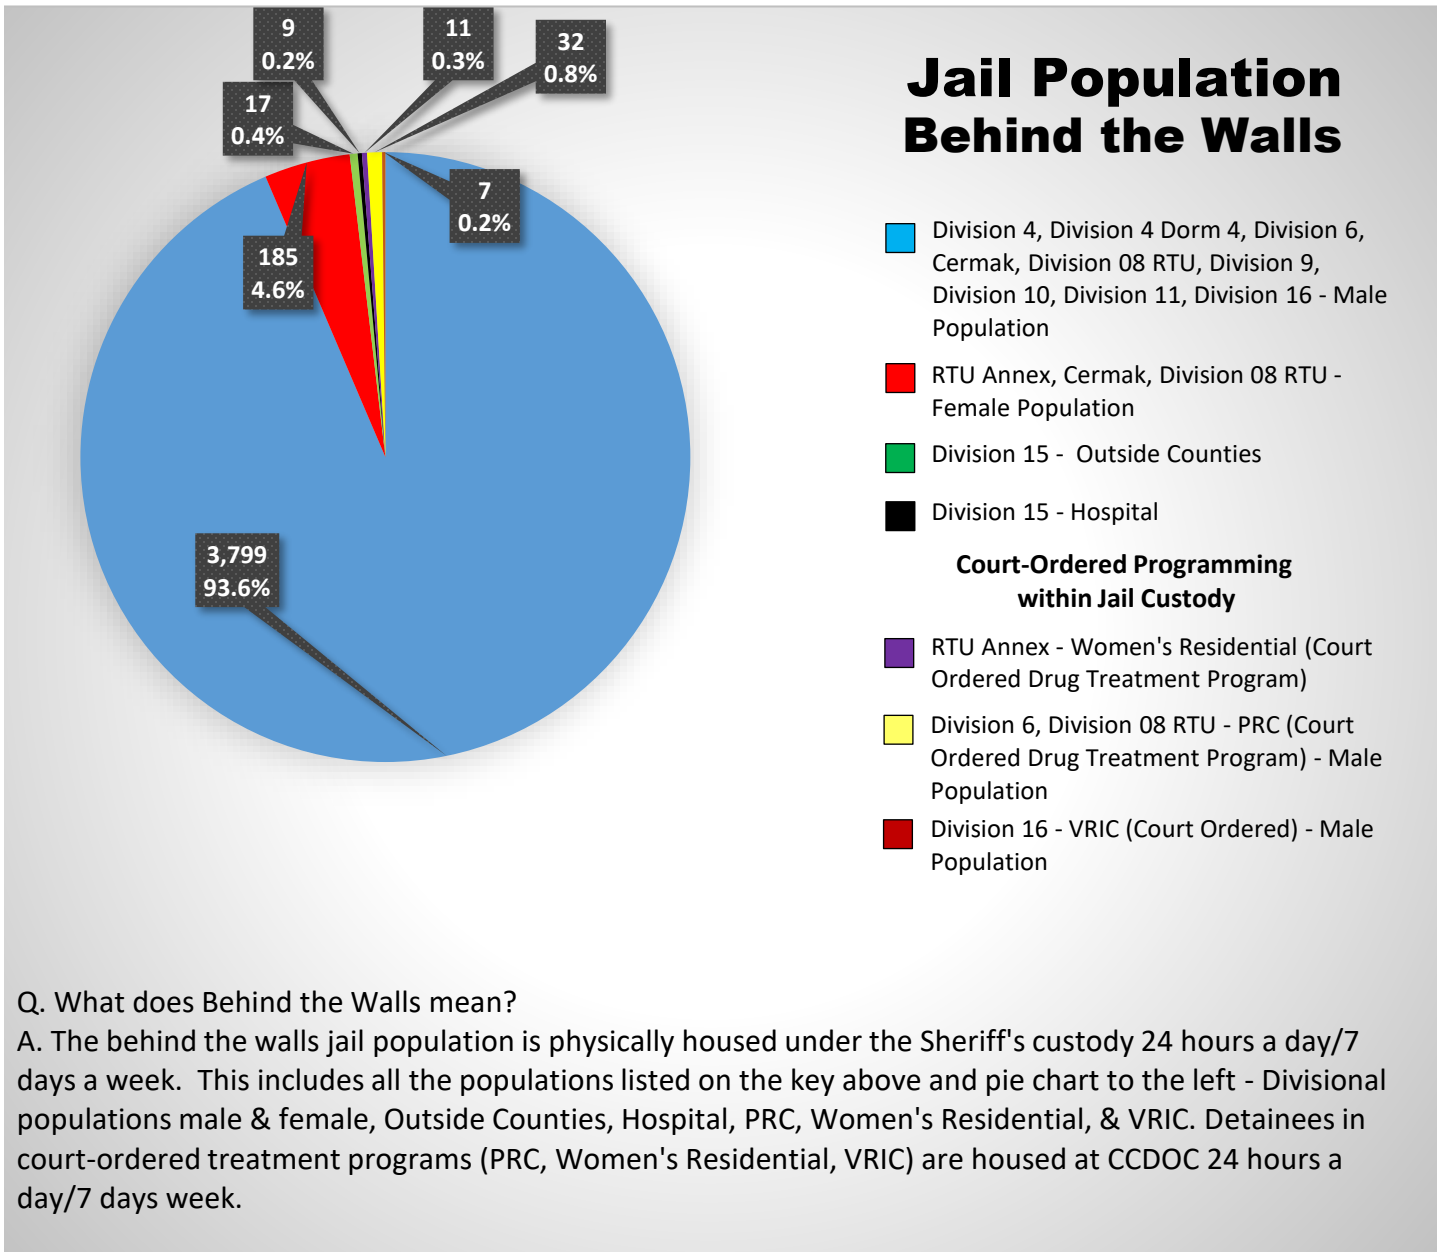

Sheriff's Daily Report 5/8/2020

Under the Custody of the Sheriff	
TOTAL MALE AND FEMALE	7,209
Jail Population	4,060
Community Corrections	3,149

Sheriff's Daily Report

5/8/2020

CCSO Population Demographics