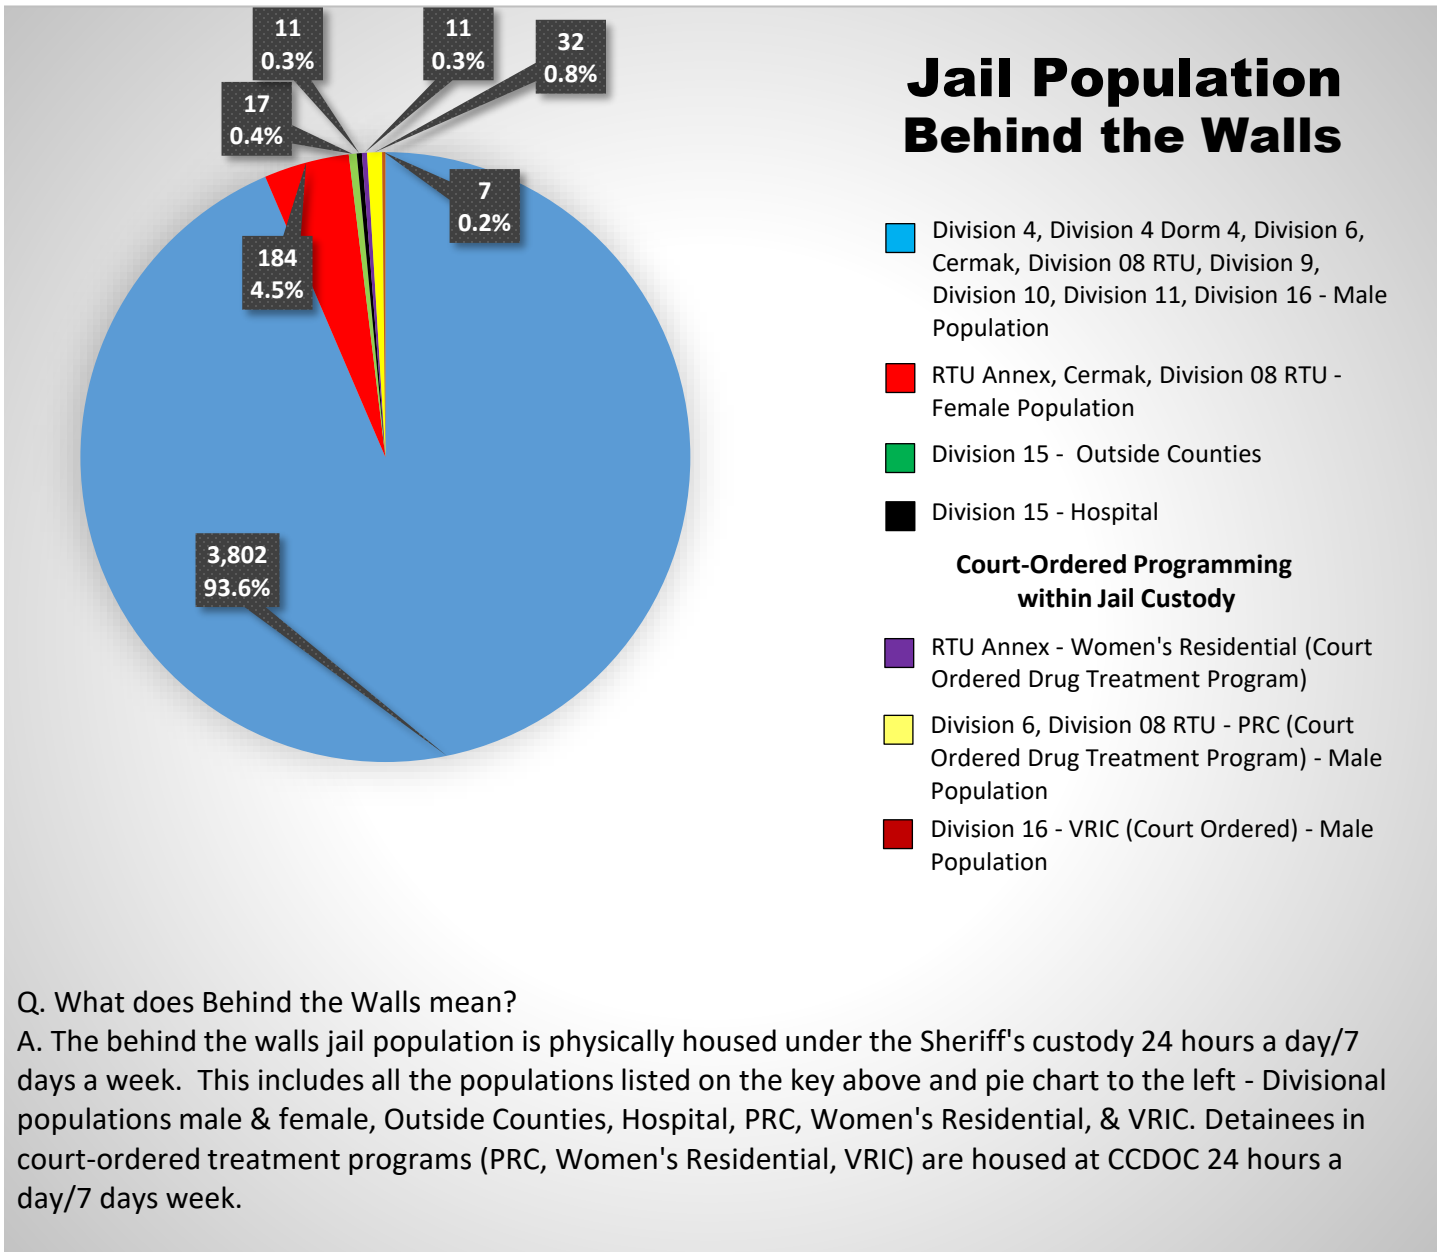

Sheriff's Daily Report 5/7/2020

Under the Custody of the Sheriff	
TOTAL MALE AND FEMALE	7,227
Jail Population	4,064
Community Corrections	3,163

Sheriff's Daily Report

5/7/2020

CCSO Population Demographics