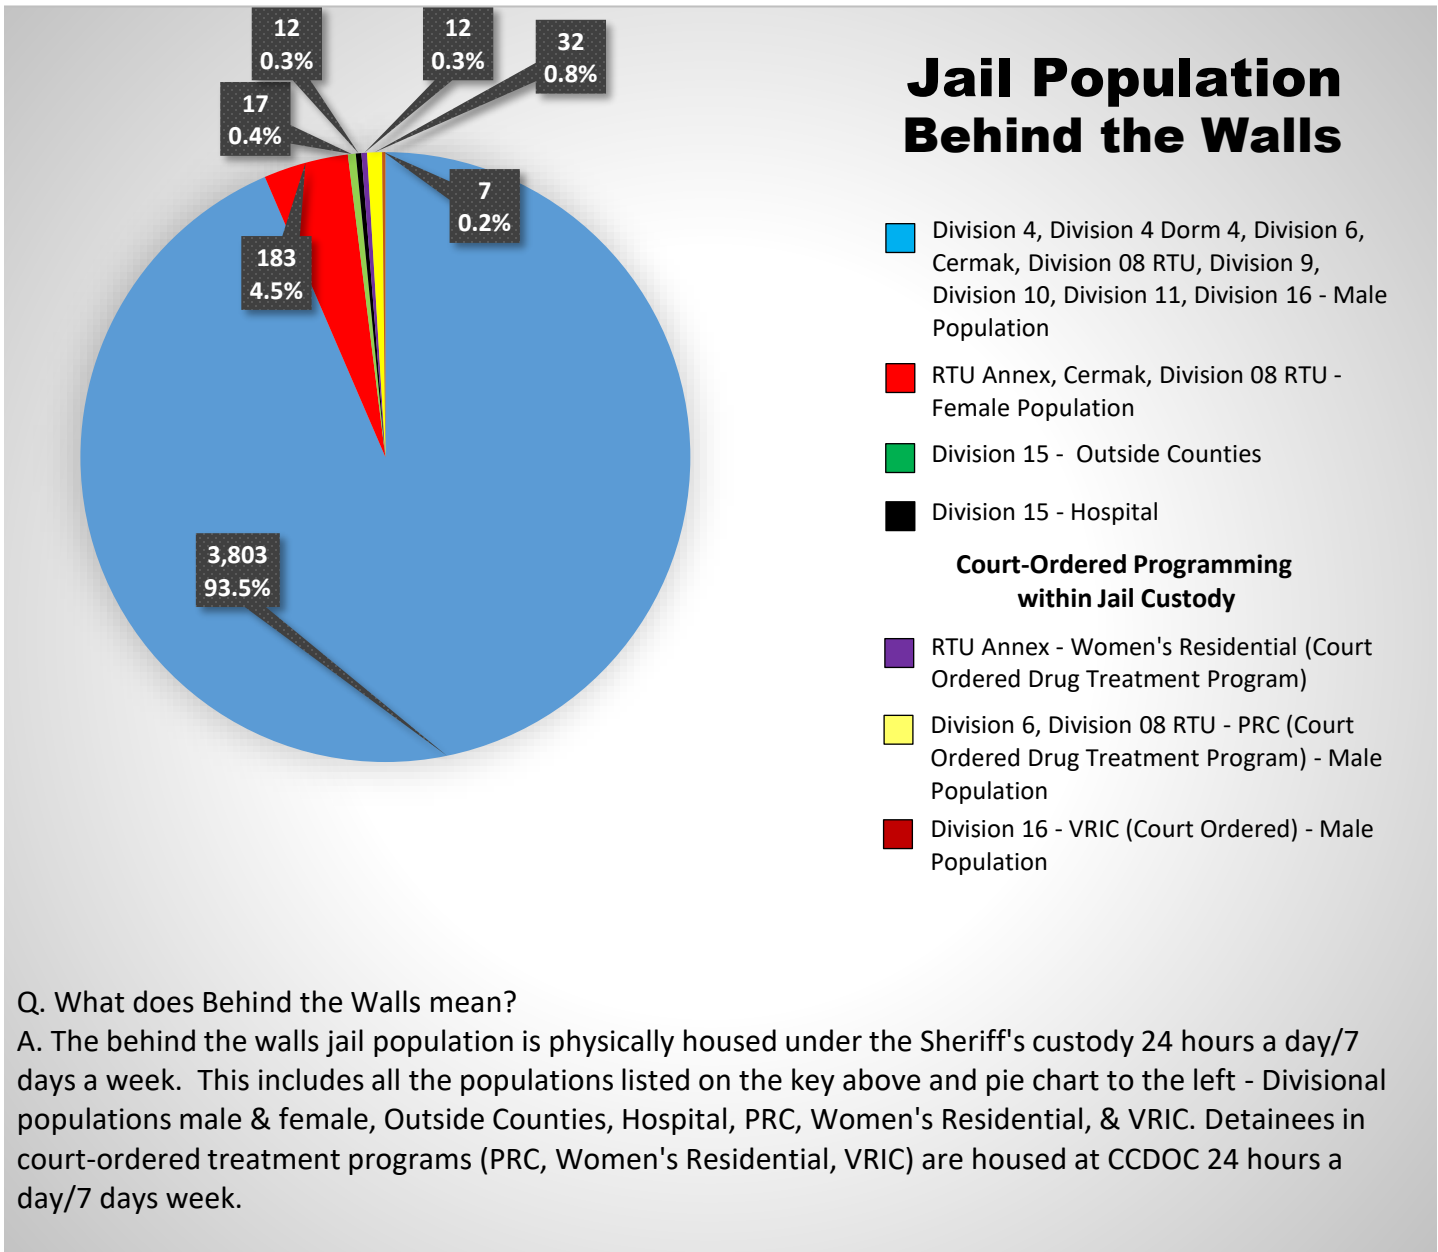

## Sheriff's Daily Report 5/5/2020

Under the Custody of the Sheriff	
<b>TOTAL MALE AND FEMALE</b>	<b>7,234</b>
Jail Population	4,066
Community Corrections	3,168

**Sheriff's Daily Report**  
**5/5/2020**

**CCSO Population Demographics**