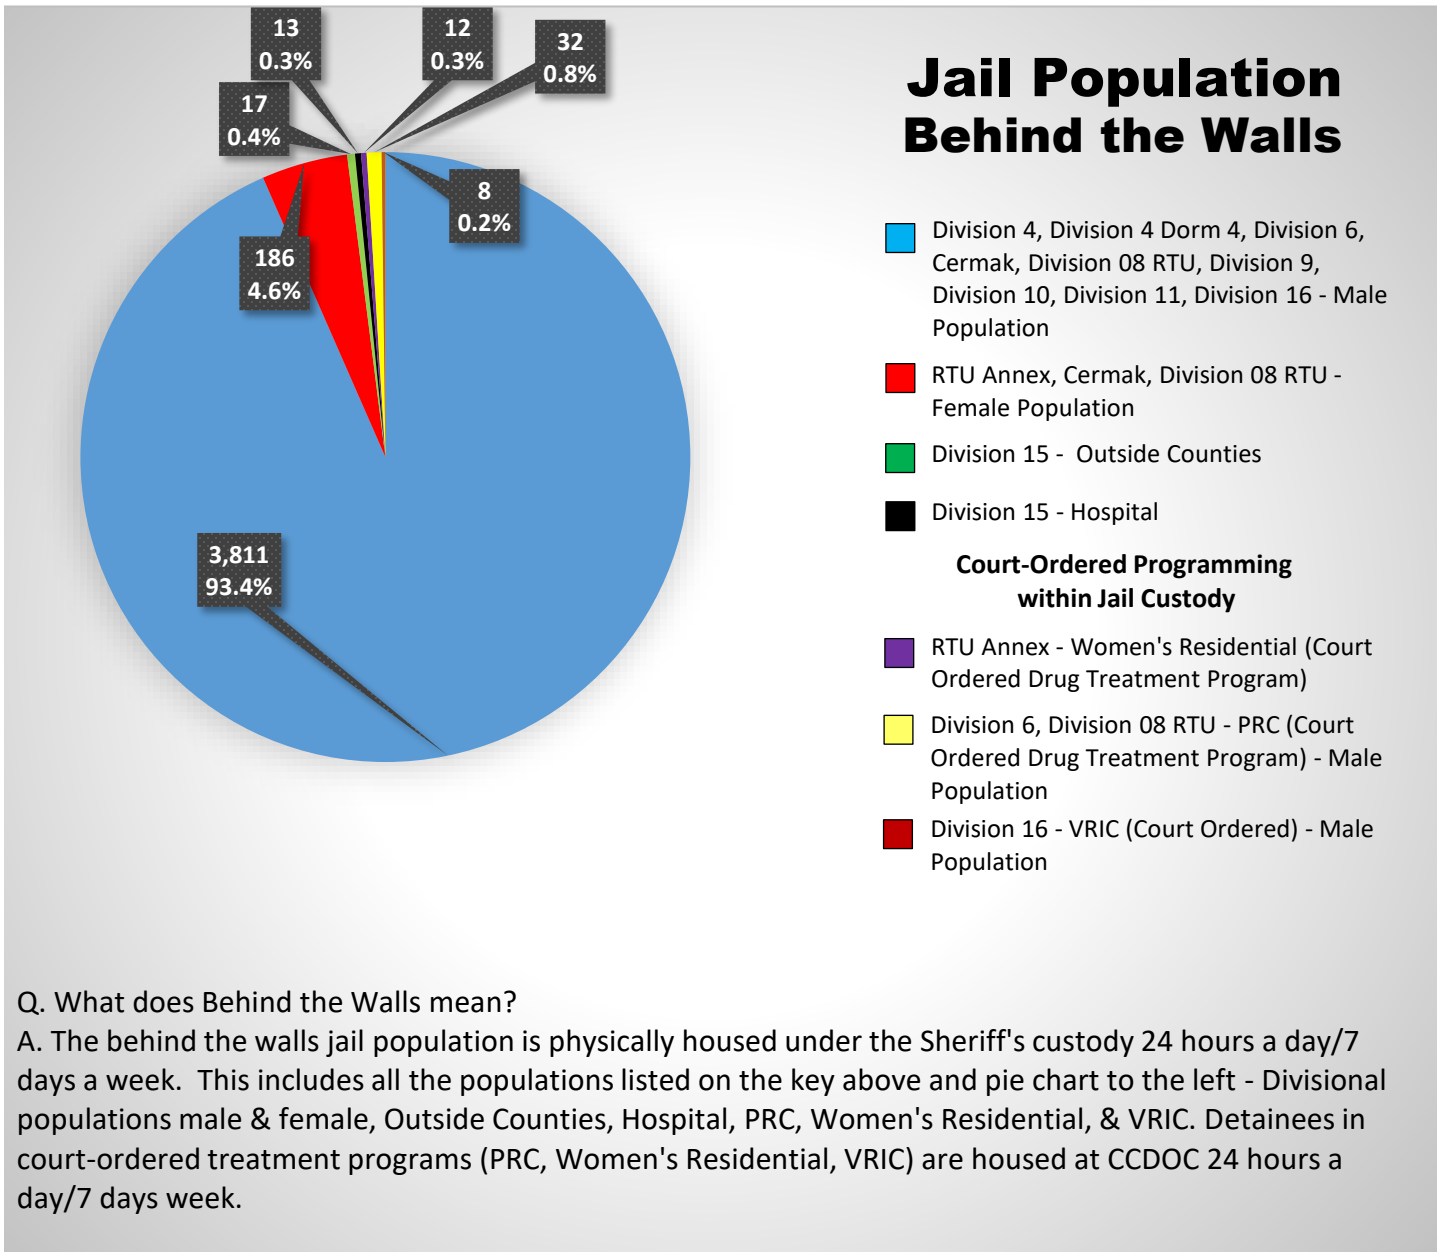

Sheriff's Daily Report 5/4/2020

Under the Custody of the Sheriff	
TOTAL MALE AND FEMALE	7,240
Jail Population	4,079
Community Corrections	3,161

Sheriff's Daily Report
5/4/2020

CCSO Population Demographics