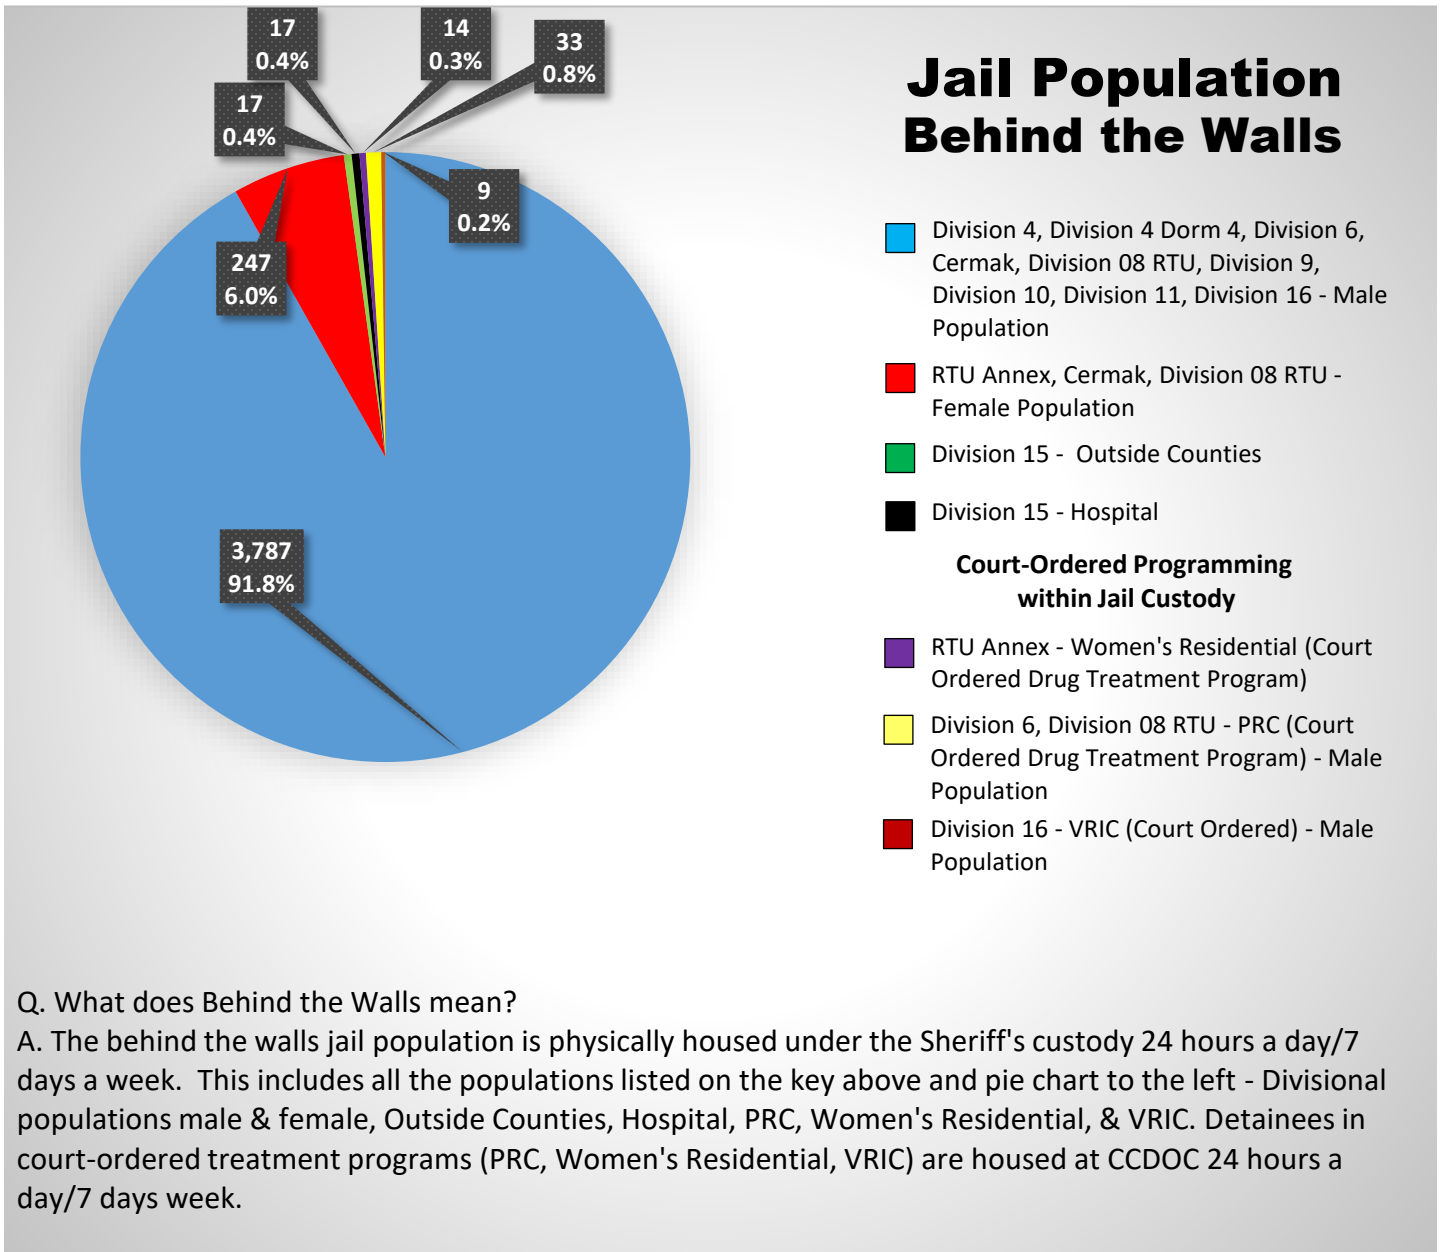

Sheriff's Daily Report 4/29/2020

Under the Custody of the Sheriff	
TOTAL MALE AND FEMALE	7,204
Jail Population	4,124
Community Corrections	3,080

Sheriff's Daily Report
4/29/2020

CCSO Population Demographics