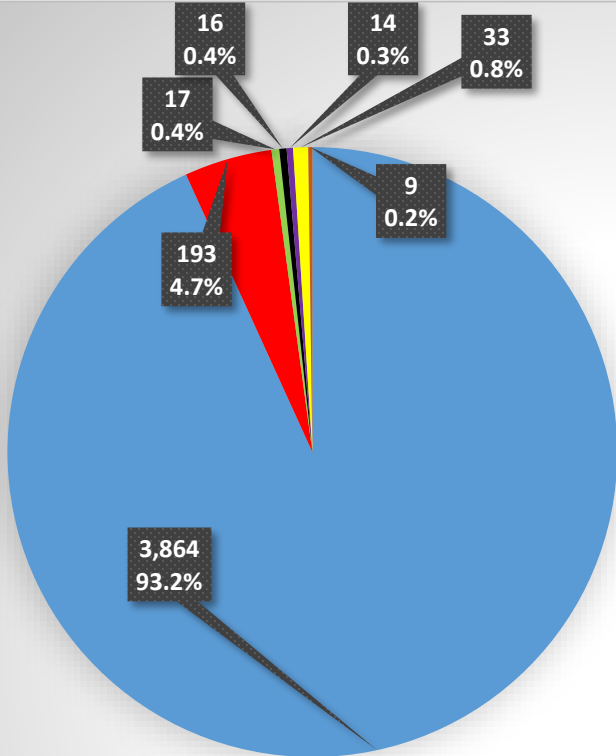

Sheriff's Daily Report  
4/28/2020

| Under the Custody of the Sheriff |              |
|----------------------------------|--------------|
| <b>TOTAL MALE AND FEMALE</b>     | <b>7,214</b> |
| Jail Population                  | 4,146        |
| Community Corrections            | 3,068        |

## Jail Population Behind the Walls

- Division 4, Division 4 Dorm 4, Division 6, Cermak, Division 08 RTU, Division 9, Division 10, Division 11, Division 16 - Male Population
- RTU Annex, Cermak, Division 08 RTU - Female Population
- Division 15 - Outside Counties
- Division 15 - Hospital

### Court-Ordered Programming within Jail Custody

- RTU Annex - Women's Residential (Court Ordered Drug Treatment Program)
- Division 6, Division 08 RTU - PRC (Court Ordered Drug Treatment Program) - Male Population
- Division 16 - VRIC (Court Ordered) - Male Population

Q. What does Behind the Walls mean?

A. The behind the walls jail population is physically housed under the Sheriff's custody 24 hours a day/7 days a week. This includes all the populations listed on the key above and pie chart to the left - Divisional populations male & female, Outside Counties, Hospital, PRC, Women's Residential, & VRIC. Detainees in court-ordered treatment programs (PRC, Women's Residential, VRIC) are housed at CDOC 24 hours a day/7 days week.