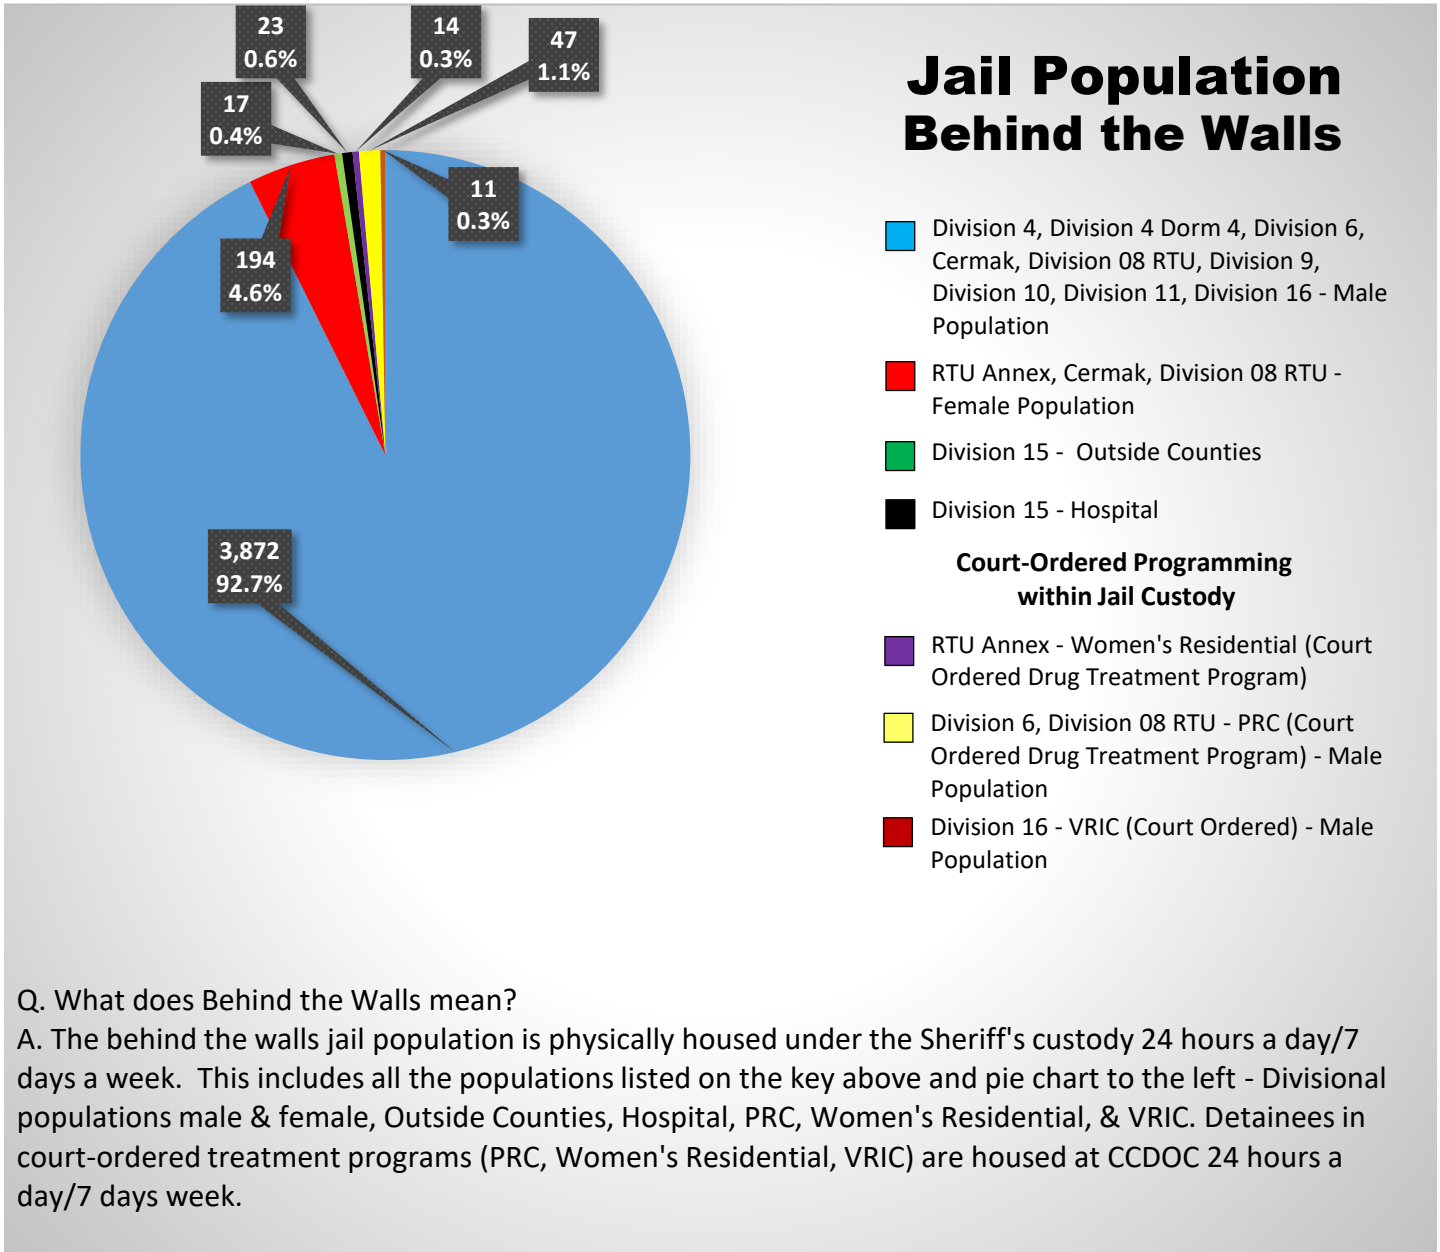

Sheriff's Daily Report 4/23/2020

Under the Custody of the Sheriff	
TOTAL MALE AND FEMALE	7,157
Jail Population	4,178
Community Corrections	2,979

Sheriff's Daily Report

4/23/2020

CCSO Population Demographics