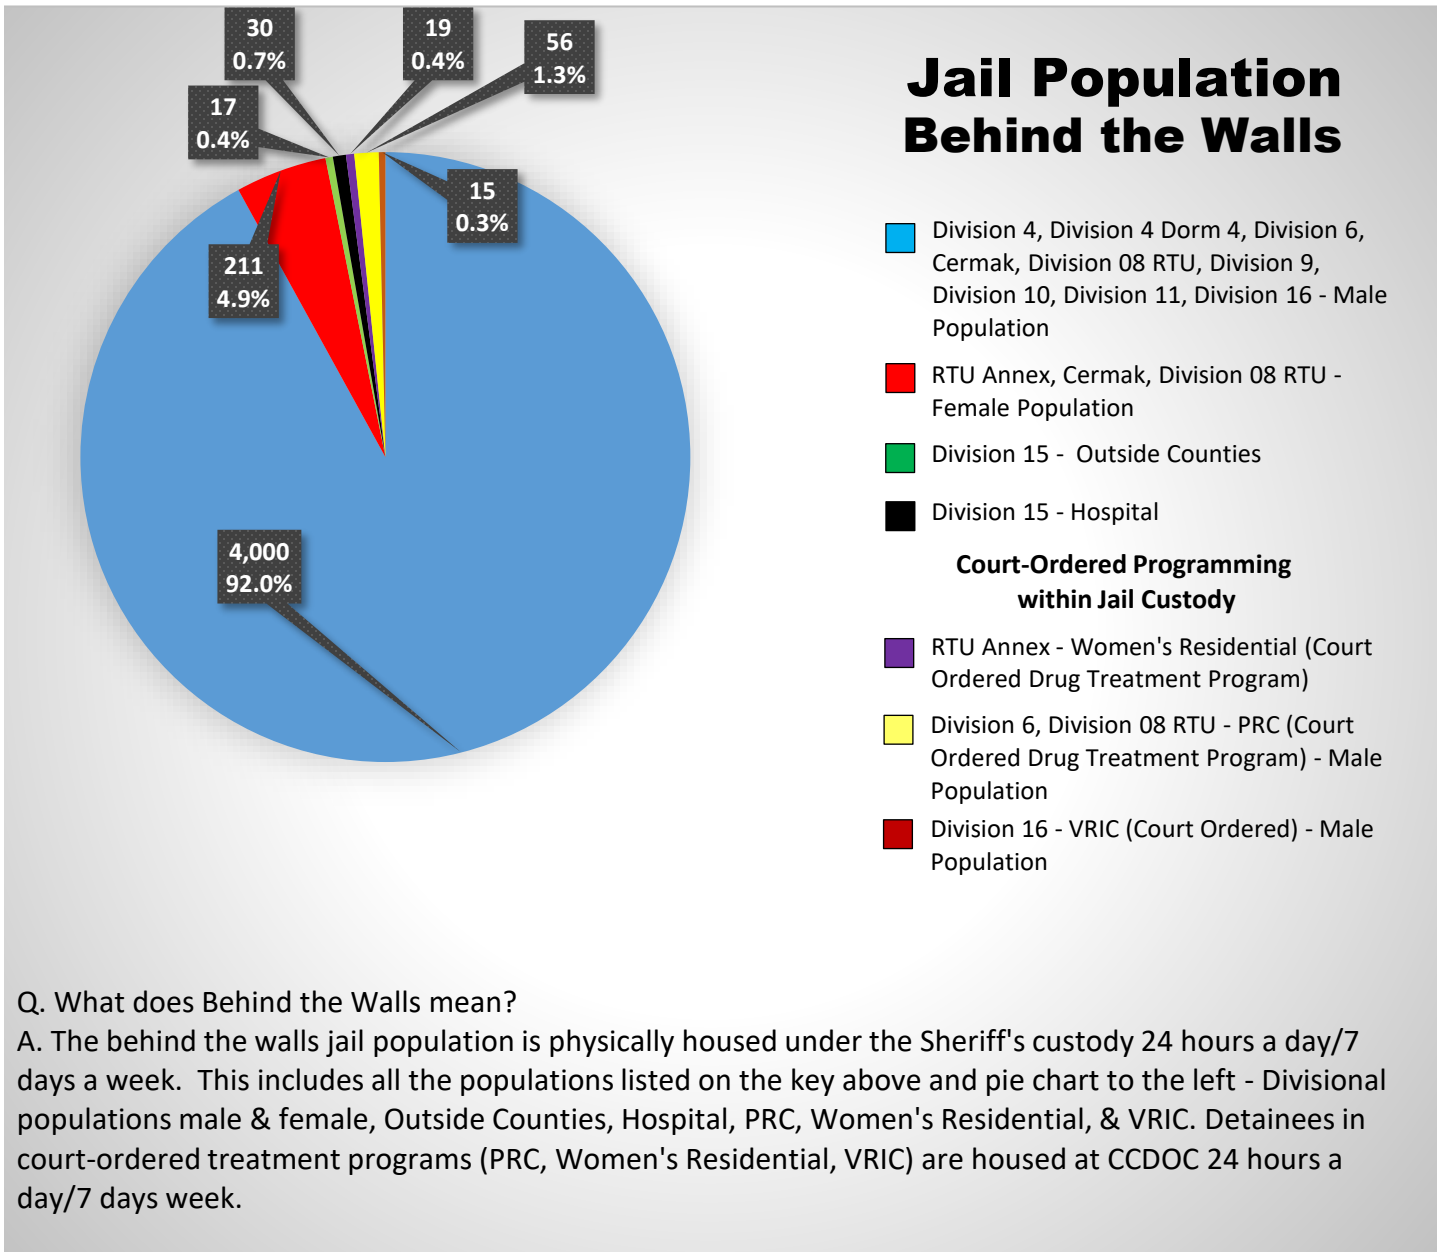

## Sheriff's Daily Report 4/14/2020

Under the Custody of the Sheriff	
<b>TOTAL MALE AND FEMALE</b>	<b>7,109</b>
Jail Population	4,348
Community Corrections	2,761

## Sheriff's Daily Report

4/14/2020

### CCSO Population Demographics