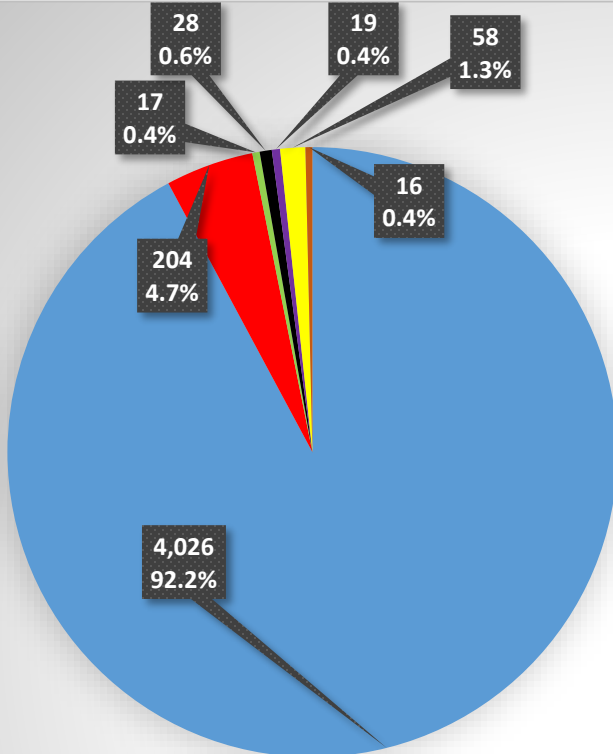

Sheriff's Daily Report 4/12/2020

Under the Custody of the Sheriff	
TOTAL MALE AND FEMALE	7,117
Jail Population	4,368
Community Corrections	2,749

Jail Population Behind the Walls

- Division 4, Division 4 Dorm 4, Division 6, Cermak, Division 08 RTU, Division 9, Division 10, Division 11, Division 16 - Male Population
 - RTU Annex, Cermak, Division 08 RTU - Female Population
 - Division 15 - Outside Counties
 - Division 15 - Hospital
- Court-Ordered Programming within Jail Custody**
- RTU Annex - Women's Residential (Court Ordered Drug Treatment Program)
 - Division 6, Division 08 RTU - PRC (Court Ordered Drug Treatment Program) - Male Population
 - Division 16 - VRIC (Court Ordered) - Male Population

Q. What does Behind the Walls mean?

A. The behind the walls jail population is physically housed under the Sheriff's custody 24 hours a day/7 days a week. This includes all the populations listed on the key above and pie chart to the left - Divisional populations male & female, Outside Counties, Hospital, PRC, Women's Residential, & VRIC. Detainees in court-ordered treatment programs (PRC, Women's Residential, VRIC) are housed at CDOC 24 hours a day/7 days week.