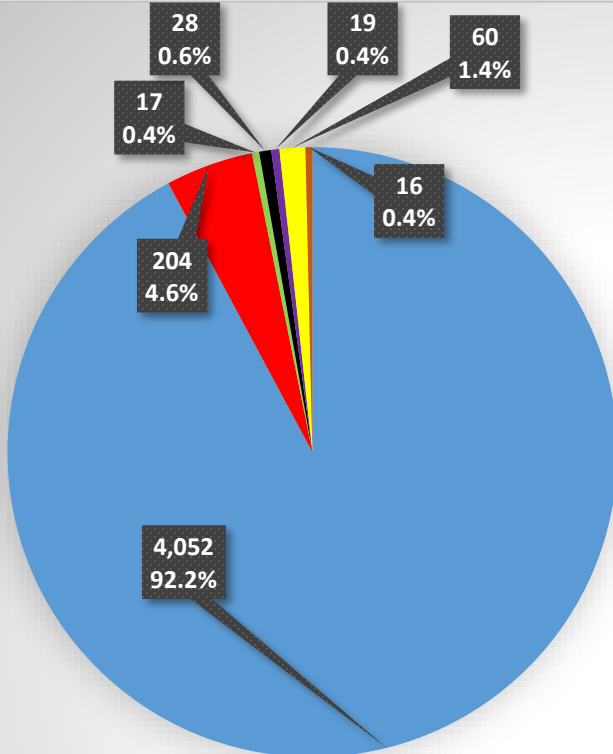

## Sheriff's Daily Report 4/11/2020

Under the Custody of the Sheriff	
<b>TOTAL MALE AND FEMALE</b>	<b>7,118</b>
Jail Population	4,396
Community Corrections	2,722

### Jail Population Behind the Walls

- Division 4, Division 4 Dorm 4, Division 6, Cermak, Division 08 RTU, Division 9, Division 10, Division 11, Division 16 - Male Population
  - RTU Annex, Cermak, Division 08 RTU - Female Population
  - Division 15 - Outside Counties
  - Division 15 - Hospital
- Court-Ordered Programming within Jail Custody**
- RTU Annex - Women's Residential (Court Ordered Drug Treatment Program)
  - Division 6, Division 08 RTU - PRC (Court Ordered Drug Treatment Program) - Male Population
  - Division 16 - VRIC (Court Ordered) - Male Population

Q. What does Behind the Walls mean?

A. The behind the walls jail population is physically housed under the Sheriff's custody 24 hours a day/7 days a week. This includes all the populations listed on the key above and pie chart to the left - Divisional populations male & female, Outside Counties, Hospital, PRC, Women's Residential, & VRIC. Detainees in court-ordered treatment programs (PRC, Women's Residential, VRIC) are housed at CDOC 24 hours a day/7 days week.