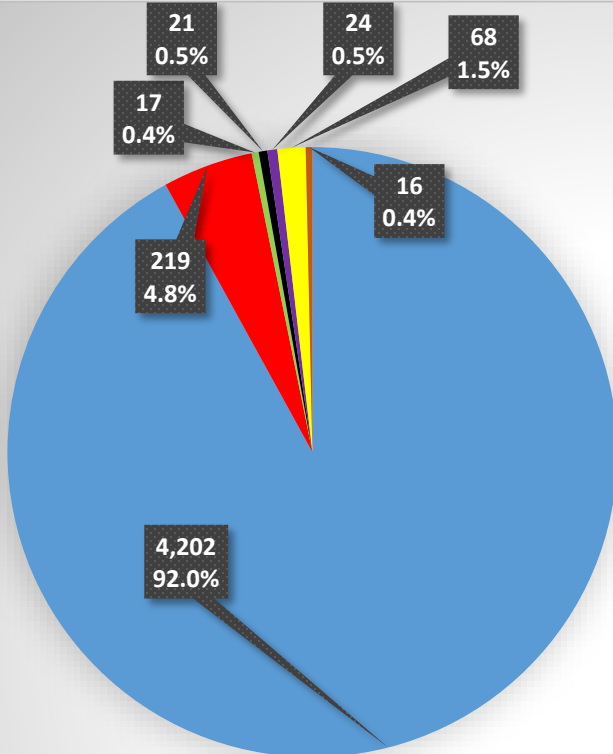

## Sheriff's Daily Report

4/6/2020

### CCSO Population Demographics

## Sheriff's Daily Report 4/6/2020

Under the Custody of the Sheriff	
<b>TOTAL MALE AND FEMALE</b>	<b>7,214</b>
Jail Population	4,567
Community Corrections	2,647