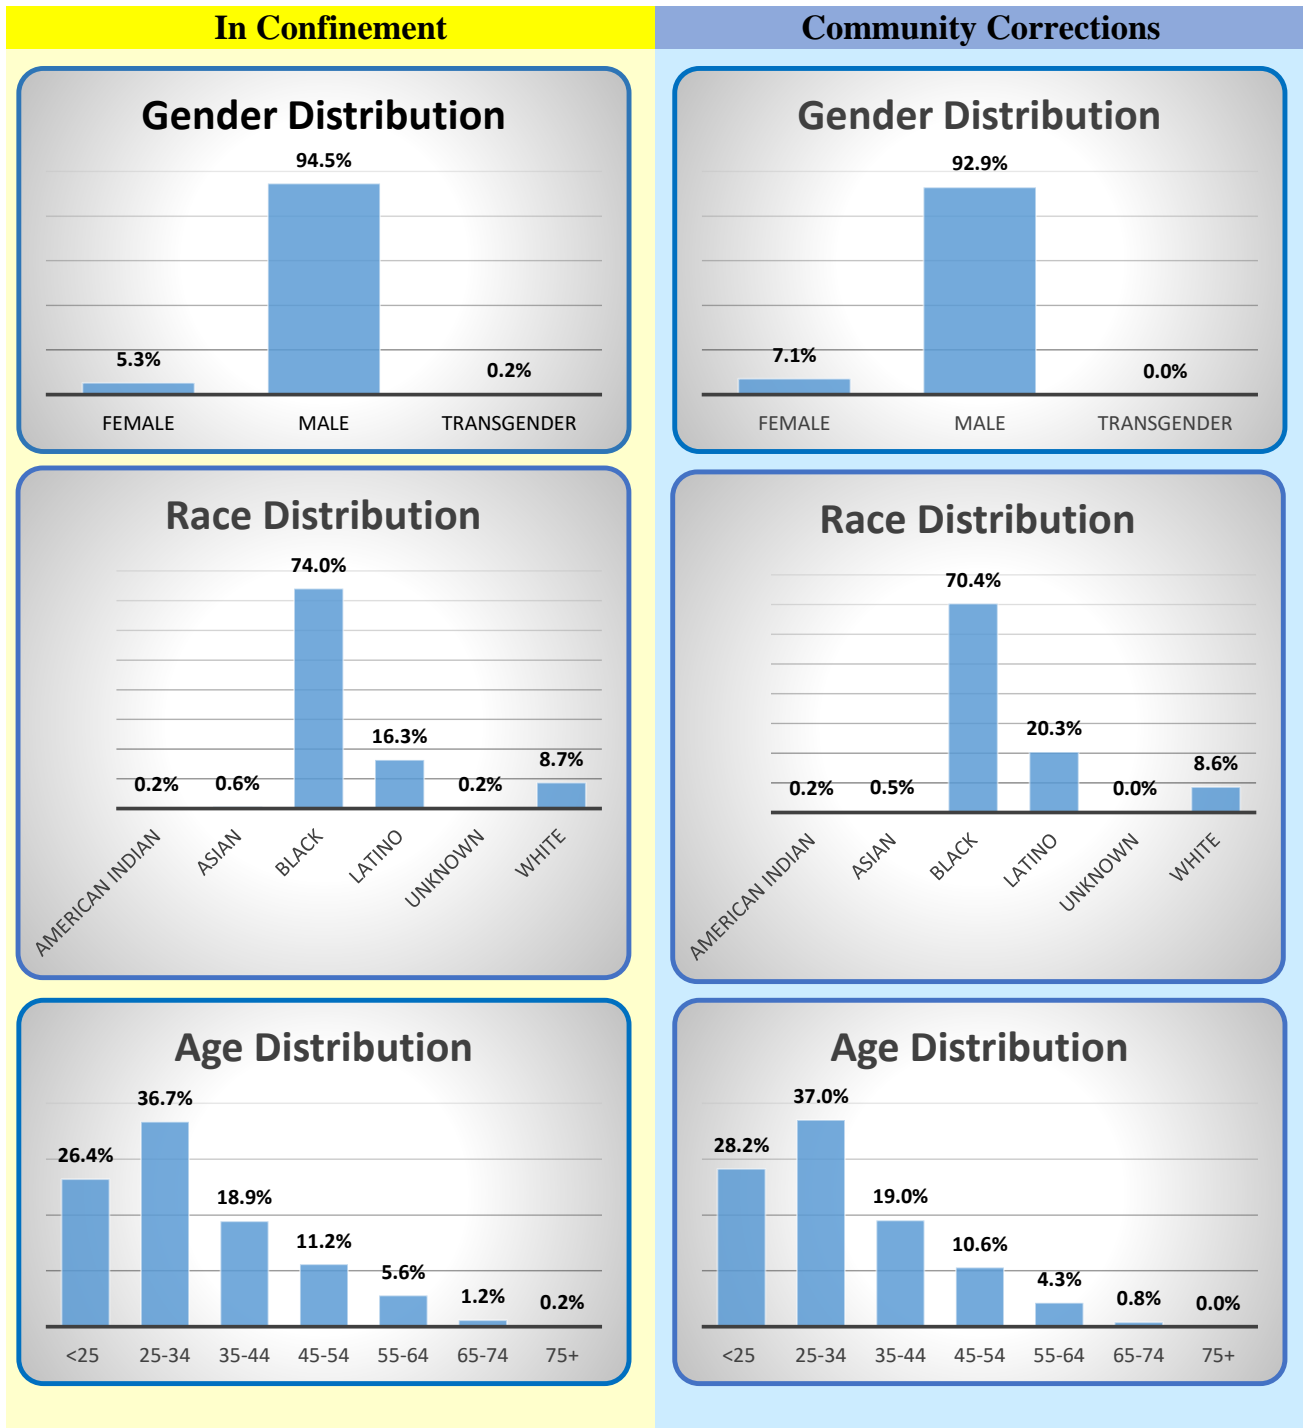

## Sheriff's Daily Report

4/6/2020

### CCSO Population Demographics

## Sheriff's Daily Report 4/6/2020

Under the Custody of the Sheriff	
<b>TOTAL MALE AND FEMALE</b>	<b>7,214</b>
Jail Population	4,567
Community Corrections	2,647