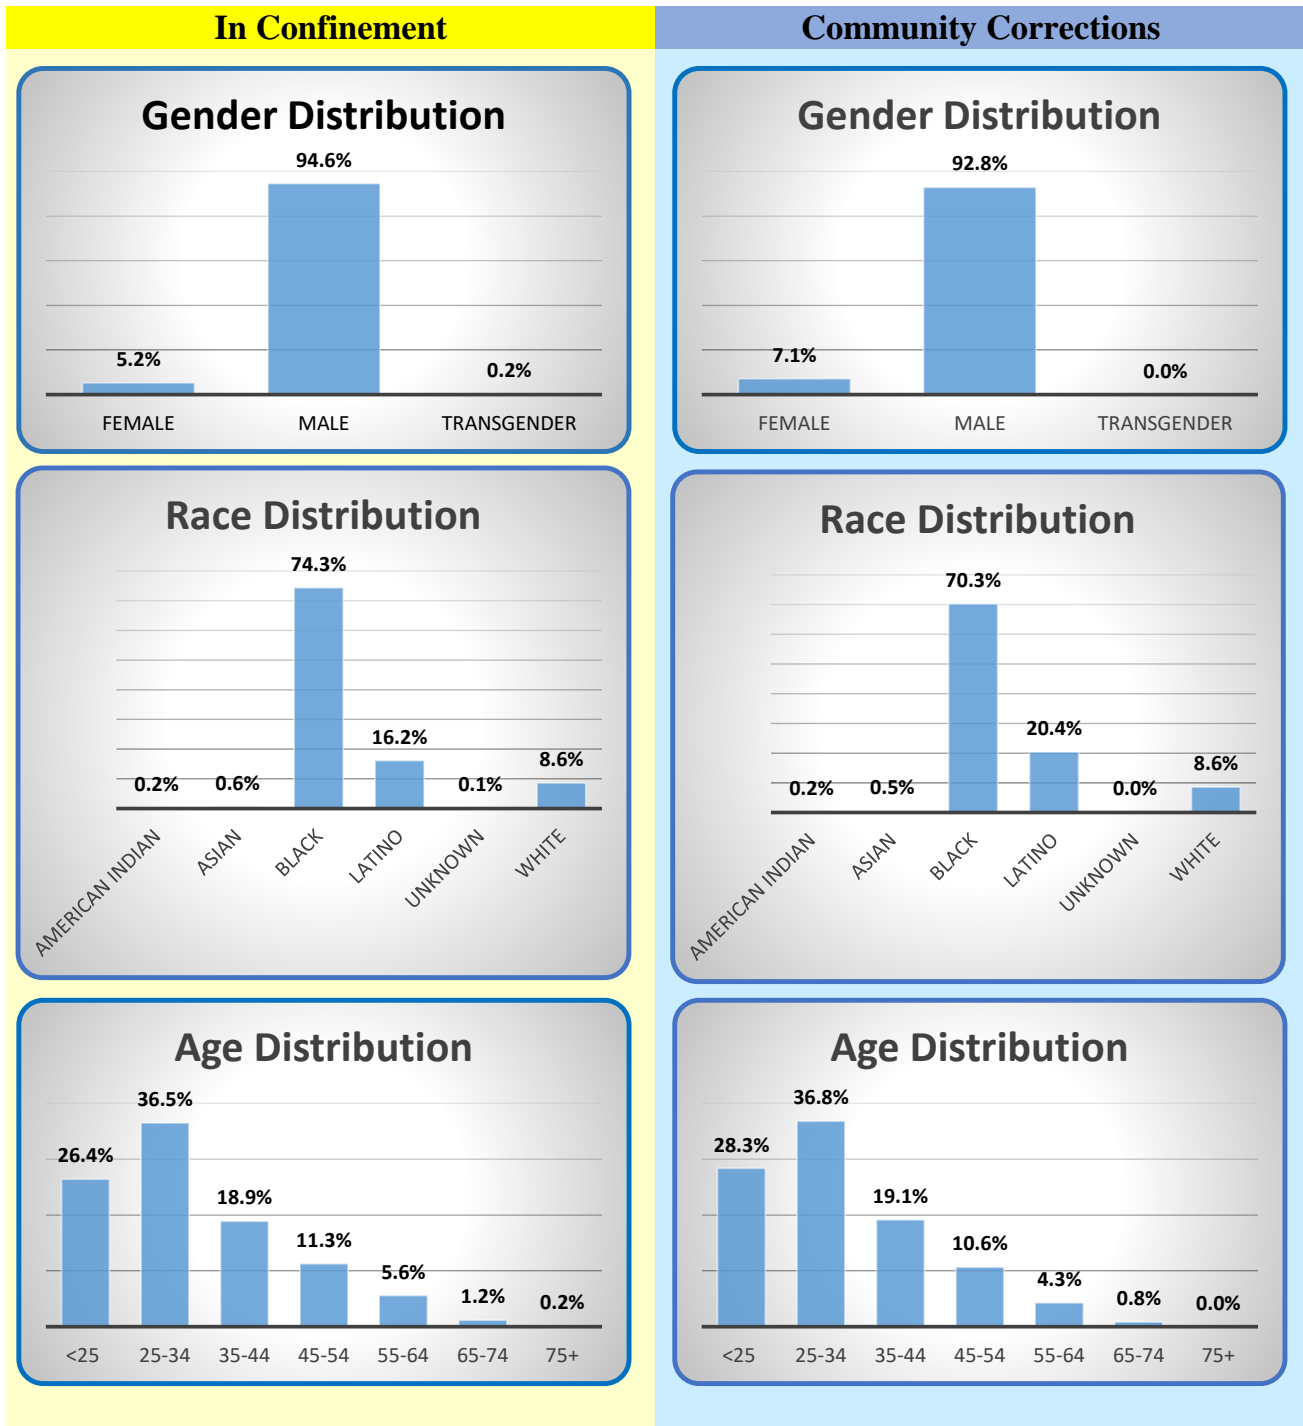

Sheriff's Daily Report

4/4/2020

CCSO Population Demographics

Sheriff's Daily Report 4/4/2020

Under the Custody of the Sheriff	
TOTAL MALE AND FEMALE	7,229
Jail Population	4,608
Community Corrections	2,621