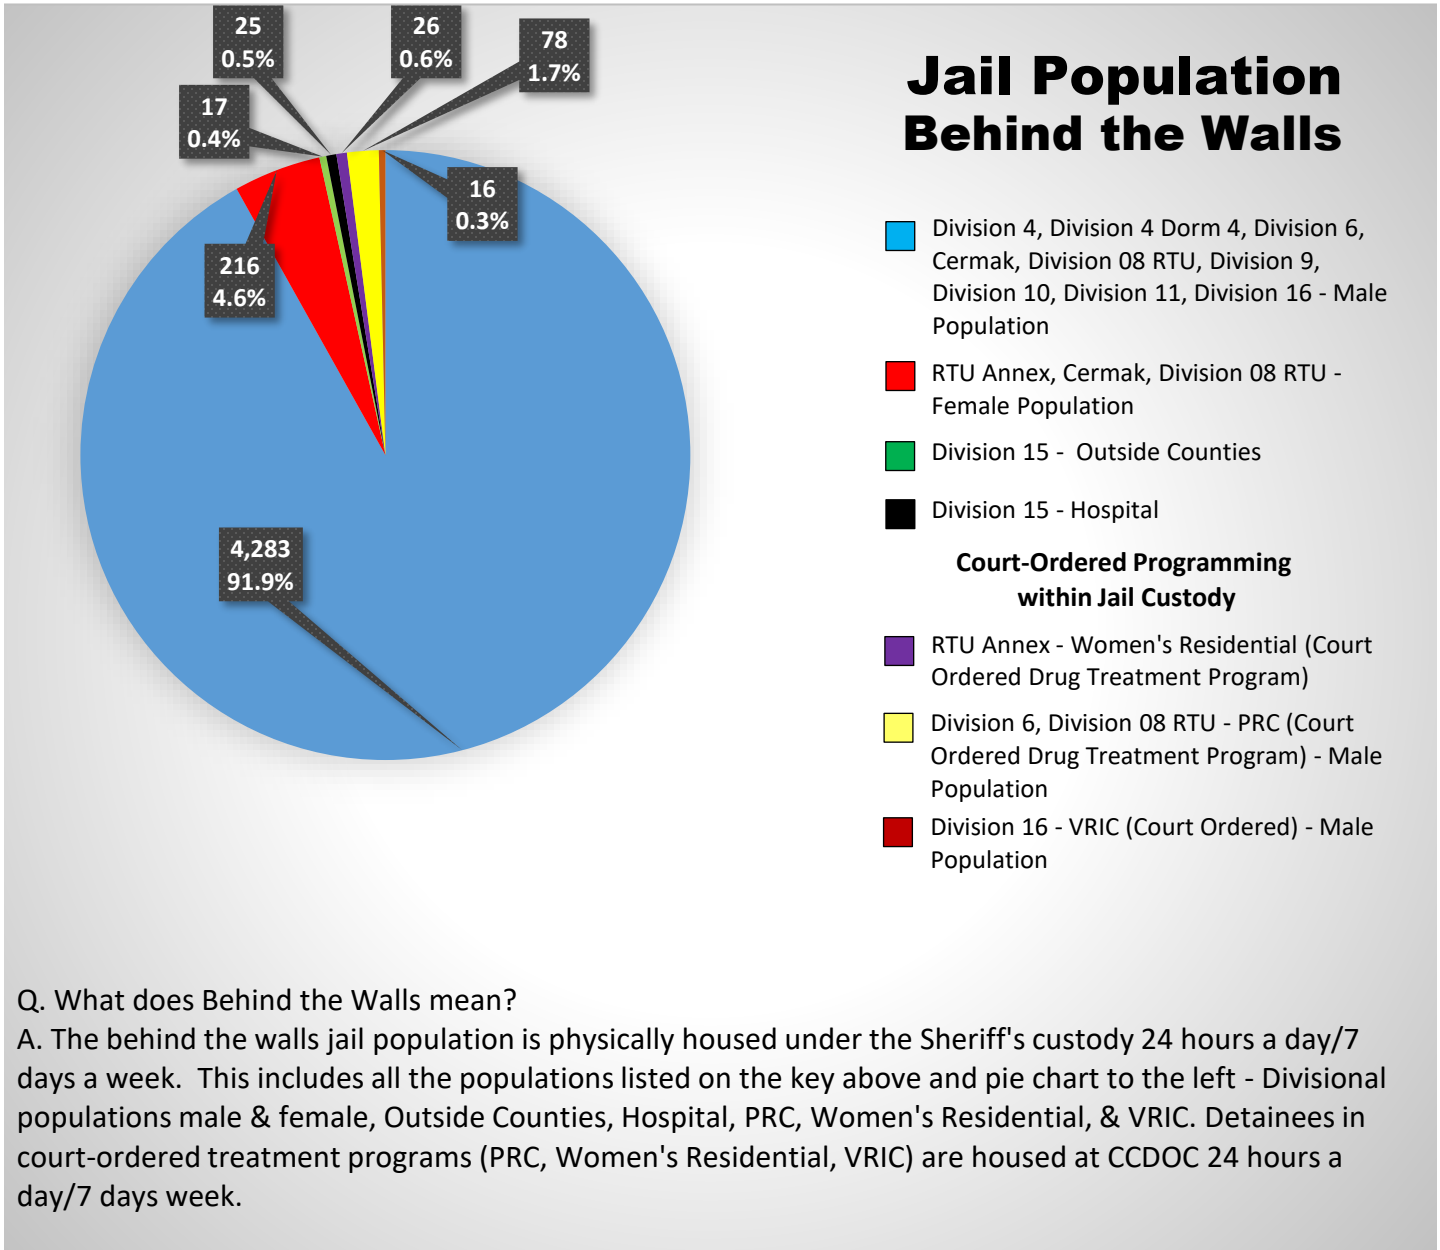

## Sheriff's Daily Report 4/3/2020

Under the Custody of the Sheriff	
<b>TOTAL MALE AND FEMALE</b>	<b>7,258</b>
Jail Population	4,661
Community Corrections	2,597

Sheriff's Daily Report  
4/3/2020

CCSO Population Demographics