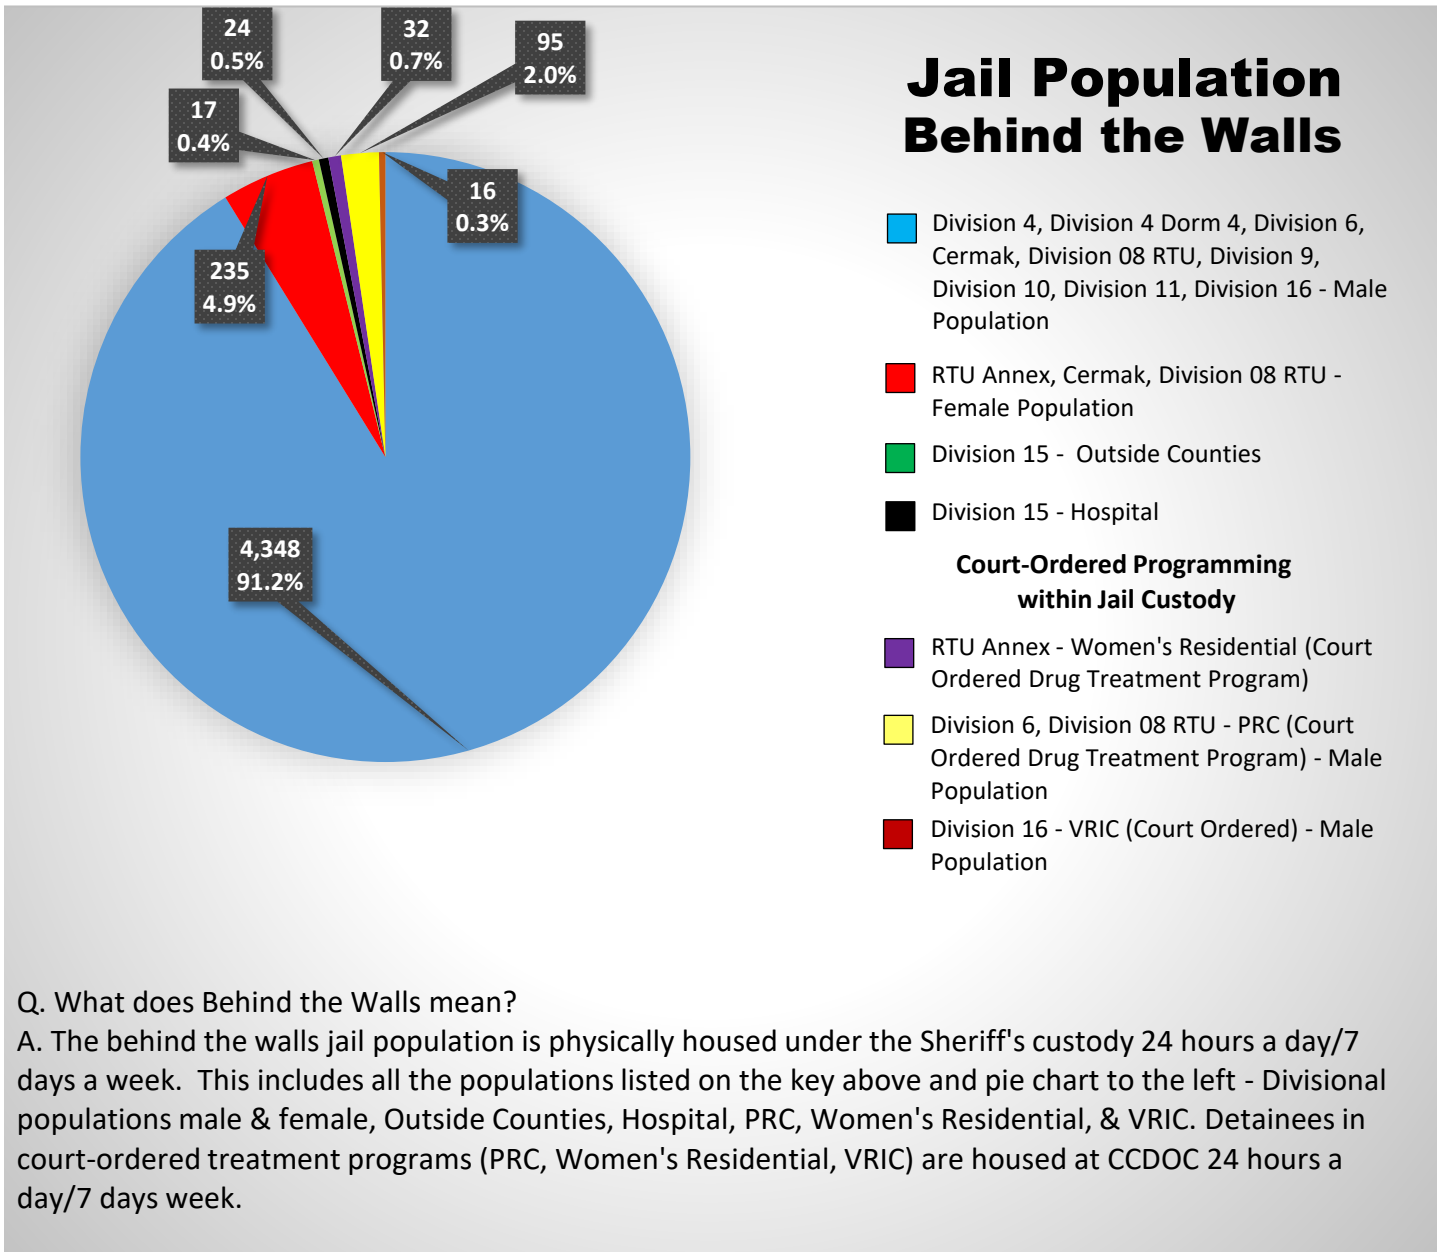

Sheriff's Daily Report 3/31/2020

Under the Custody of the Sheriff	
TOTAL MALE AND FEMALE	7,374
Jail Population	4,767
Community Corrections	2,607

Sheriff's Daily Report

3/31/2020

CCSO Population Demographics