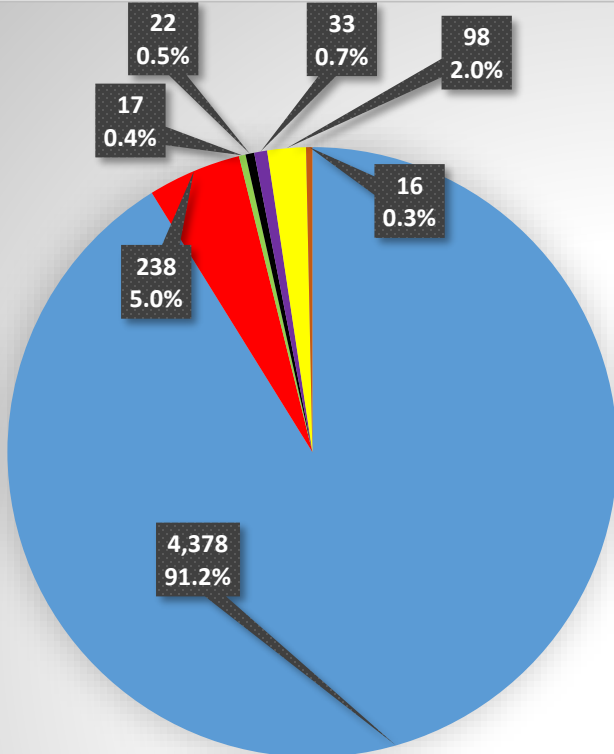

Sheriff's Daily Report  
3/29/2020

Under the Custody of the Sheriff	
<b>TOTAL MALE AND FEMALE</b>	<b>7,392</b>
Jail Population	4,802
Community Corrections	2,590

## Jail Population Behind the Walls

- Division 4, Division 4 Dorm 4, Division 6, Cermak, Division 08 RTU, Division 9, Division 10, Division 11 - Male Population
  - RTU Annex, Cermak, Division 08 RTU - Female Population
  - Division 15 - Outside Counties
  - Division 15 - Hospital
- Court-Ordered Programming within Jail Custody**
- RTU Annex - Women's Residential (Court Ordered Drug Treatment Program)
  - Division 6, Division 08 RTU - PRC (Court Ordered Drug Treatment Program) - Male Population
  - Division 16 - VRIC (Court Ordered) - Male Population

Q. What does Behind the Walls mean?

A. The behind the walls jail population is physically housed under the Sheriff's custody 24 hours a day/7 days a week. This includes all the populations listed on the key above and pie chart to the left - Divisional populations male & female, Outside Counties, Hospital, PRC, Women's Residential, & VRIC. Detainees in court-ordered treatment programs (PRC, Women's Residential, VRIC) are housed at CDOC 24 hours a day/7 days week.