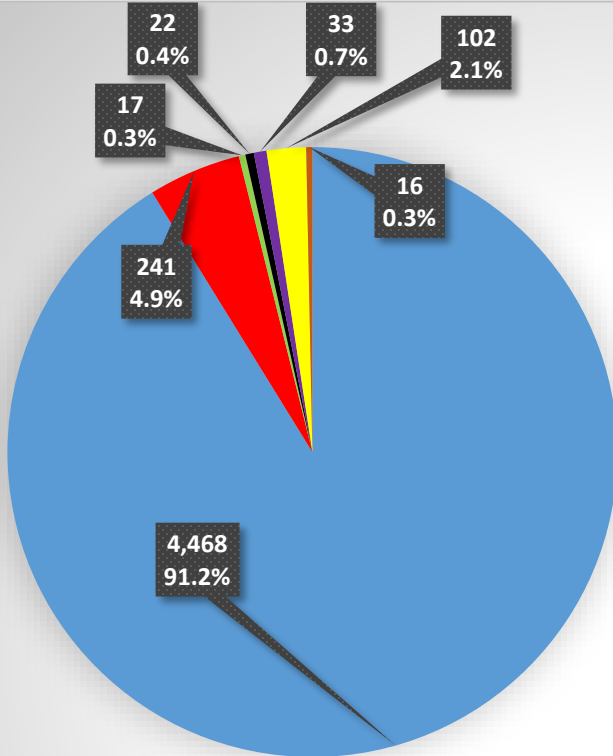

Sheriff's Daily Report
3/28/2020

Under the Custody of the Sheriff	
TOTAL MALE AND FEMALE	7,442
Jail Population	4,899
Community Corrections	2,543

Jail Population Behind the Walls

- Division 4, Division 4 Dorm 4, Division 6, Cermak, Division 08 RTU, Division 9, Division 10, Division 11 - Male Population
 - RTU Annex, Cermak, Division 08 RTU - Female Population
 - Division 15 - Outside Counties
 - Division 15 - Hospital
- Court-Ordered Programming within Jail Custody**
- RTU Annex - Women's Residential (Court Ordered Drug Treatment Program)
 - Division 6, Division 08 RTU - PRC (Court Ordered Drug Treatment Program) - Male Population
 - Division 16 - VRIC (Court Ordered) - Male Population

Q. What does Behind the Walls mean?

A. The behind the walls jail population is physically housed under the Sheriff's custody 24 hours a day/7 days a week. This includes all the populations listed on the key above and pie chart to the left - Divisional populations male & female, Outside Counties, Hospital, PRC, Women's Residential, & VRIC. Detainees in court-ordered treatment programs (PRC, Women's Residential, VRIC) are housed at CDOC 24 hours a day/7 days week.