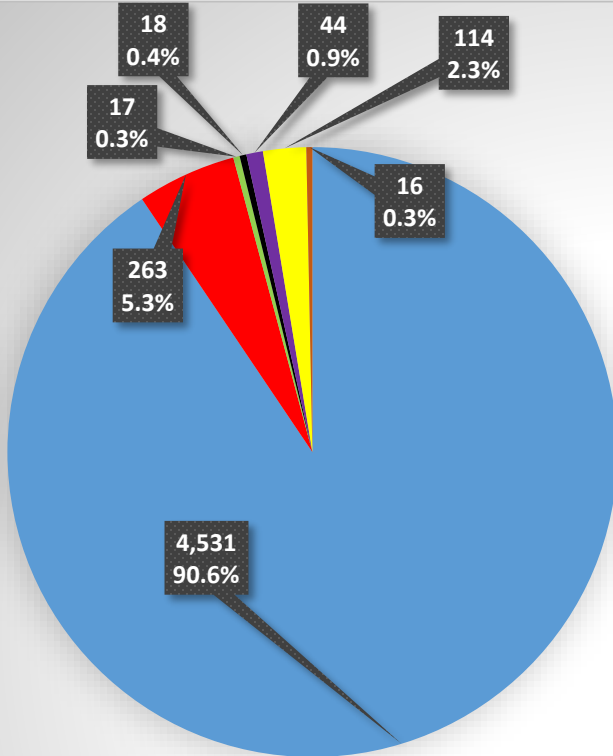

Sheriff's Daily Report
3/27/2020

Under the Custody of the Sheriff	
TOTAL MALE AND FEMALE	7,494
Jail Population	5,003
Community Corrections	2,491

Jail Population Behind the Walls

- Division 4, Division 4 Dorm 4, Division 6, Cermak, Division 08 RTU, Division 9, Division 10, Division 11 - Male Population
 - RTU Annex, Cermak, Division 08 RTU - Female Population
 - Division 15 - Outside Counties
 - Division 15 - Hospital
- Court-Ordered Programming within Jail Custody**
- RTU Annex - Women's Residential (Court Ordered Drug Treatment Program)
 - Division 6, Division 08 RTU - PRC (Court Ordered Drug Treatment Program) - Male Population
 - Division 16 - VRIC (Court Ordered) - Male Population

Q. What does Behind the Walls mean?

A. The behind the walls jail population is physically housed under the Sheriff's custody 24 hours a day/7 days a week. This includes all the populations listed on the key above and pie chart to the left - Divisional populations male & female, Outside Counties, Hospital, PRC, Women's Residential, & VRIC. Detainees in court-ordered treatment programs (PRC, Women's Residential, VRIC) are housed at CDOC 24 hours a day/7 days week.