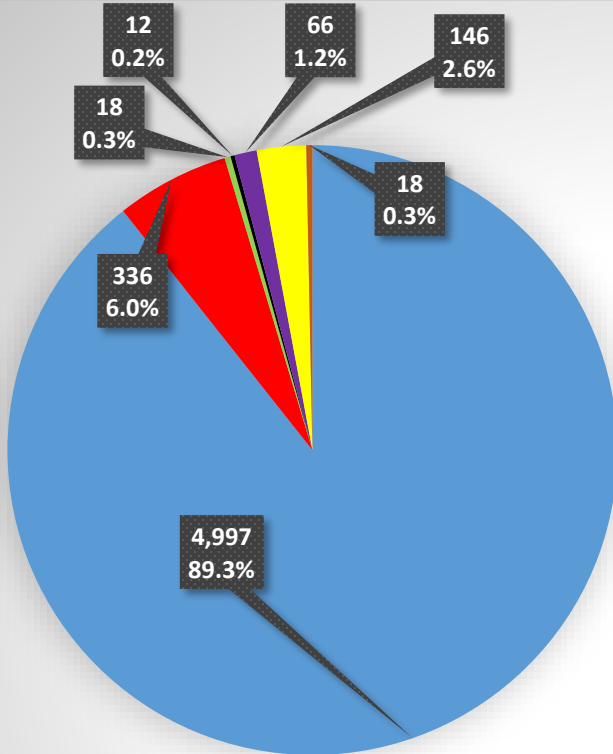

Sheriff's Daily Report 3/18/2020

Under the Custody of the Sheriff	
TOTAL MALE AND FEMALE	8,034
Jail Population	5,593
Community Corrections	2,441

Jail Population Behind the Walls

- Division 4, Division 4 Dorm 4, Division 6, Cermak, Division 08 RTU, Division 9, Division 10, Division 11 - Male Population
 - RTU Annex, Cermak, Division 08 RTU - Female Population
 - Division 15 - Outside Counties
 - Division 15 - Hospital
- Court-Ordered Programming within Jail Custody**
- RTU Annex - Women's Residential (Court Ordered Drug Treatment Program)
 - Division 6, Division 08 RTU - PRC (Court Ordered Drug Treatment Program) - Male Population
 - Division 16 - VRIC (Court Ordered) - Male Population

Q. What does Behind the Walls mean?

A. The behind the walls jail population is physically housed under the Sheriff's custody 24 hours a day/7 days a week. This includes all the populations listed on the key above and pie chart to the left - Divisional populations male & female, Outside Counties, Hospital, PRC, Women's Residential, & VRIC. Detainees in court-ordered treatment programs (PRC, Women's Residential, VRIC) are housed at CDOC 24 hours a day/7 days week.