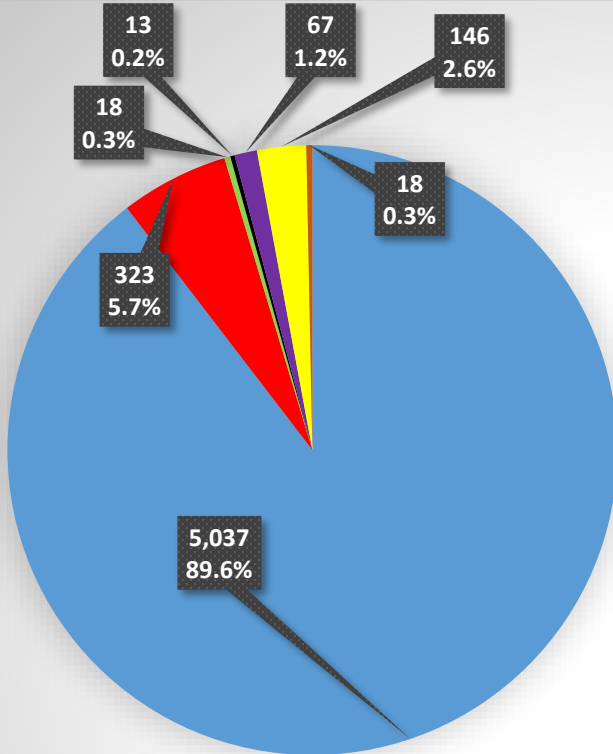

Sheriff's Daily Report 3/16/2020

Under the Custody of the Sheriff	
TOTAL MALE AND FEMALE	8,073
Jail Population	5,622
Community Corrections	2,451

Jail Population Behind the Walls

- Division 4, Division 4 Dorm 4, Division 6, Cermak, Division 08 RTU, Division 9, Division 10, Division 11 - Male Population
 - RTU Annex, Cermak, Division 08 RTU - Female Population
 - Division 15 - Outside Counties
 - Division 15 - Hospital
- Court-Ordered Programming within Jail Custody**
- RTU Annex - Women's Residential (Court Ordered Drug Treatment Program)
 - Division 6, Division 08 RTU - PRC (Court Ordered Drug Treatment Program) - Male Population
 - Division 16 - VRIC (Court Ordered) - Male Population

Q. What does Behind the Walls mean?

A. The behind the walls jail population is physically housed under the Sheriff's custody 24 hours a day/7 days a week. This includes all the populations listed on the key above and pie chart to the left - Divisional populations male & female, Outside Counties, Hospital, PRC, Women's Residential, & VRIC. Detainees in court-ordered treatment programs (PRC, Women's Residential, VRIC) are housed at CCDOC 24 hours a day/7 days week.